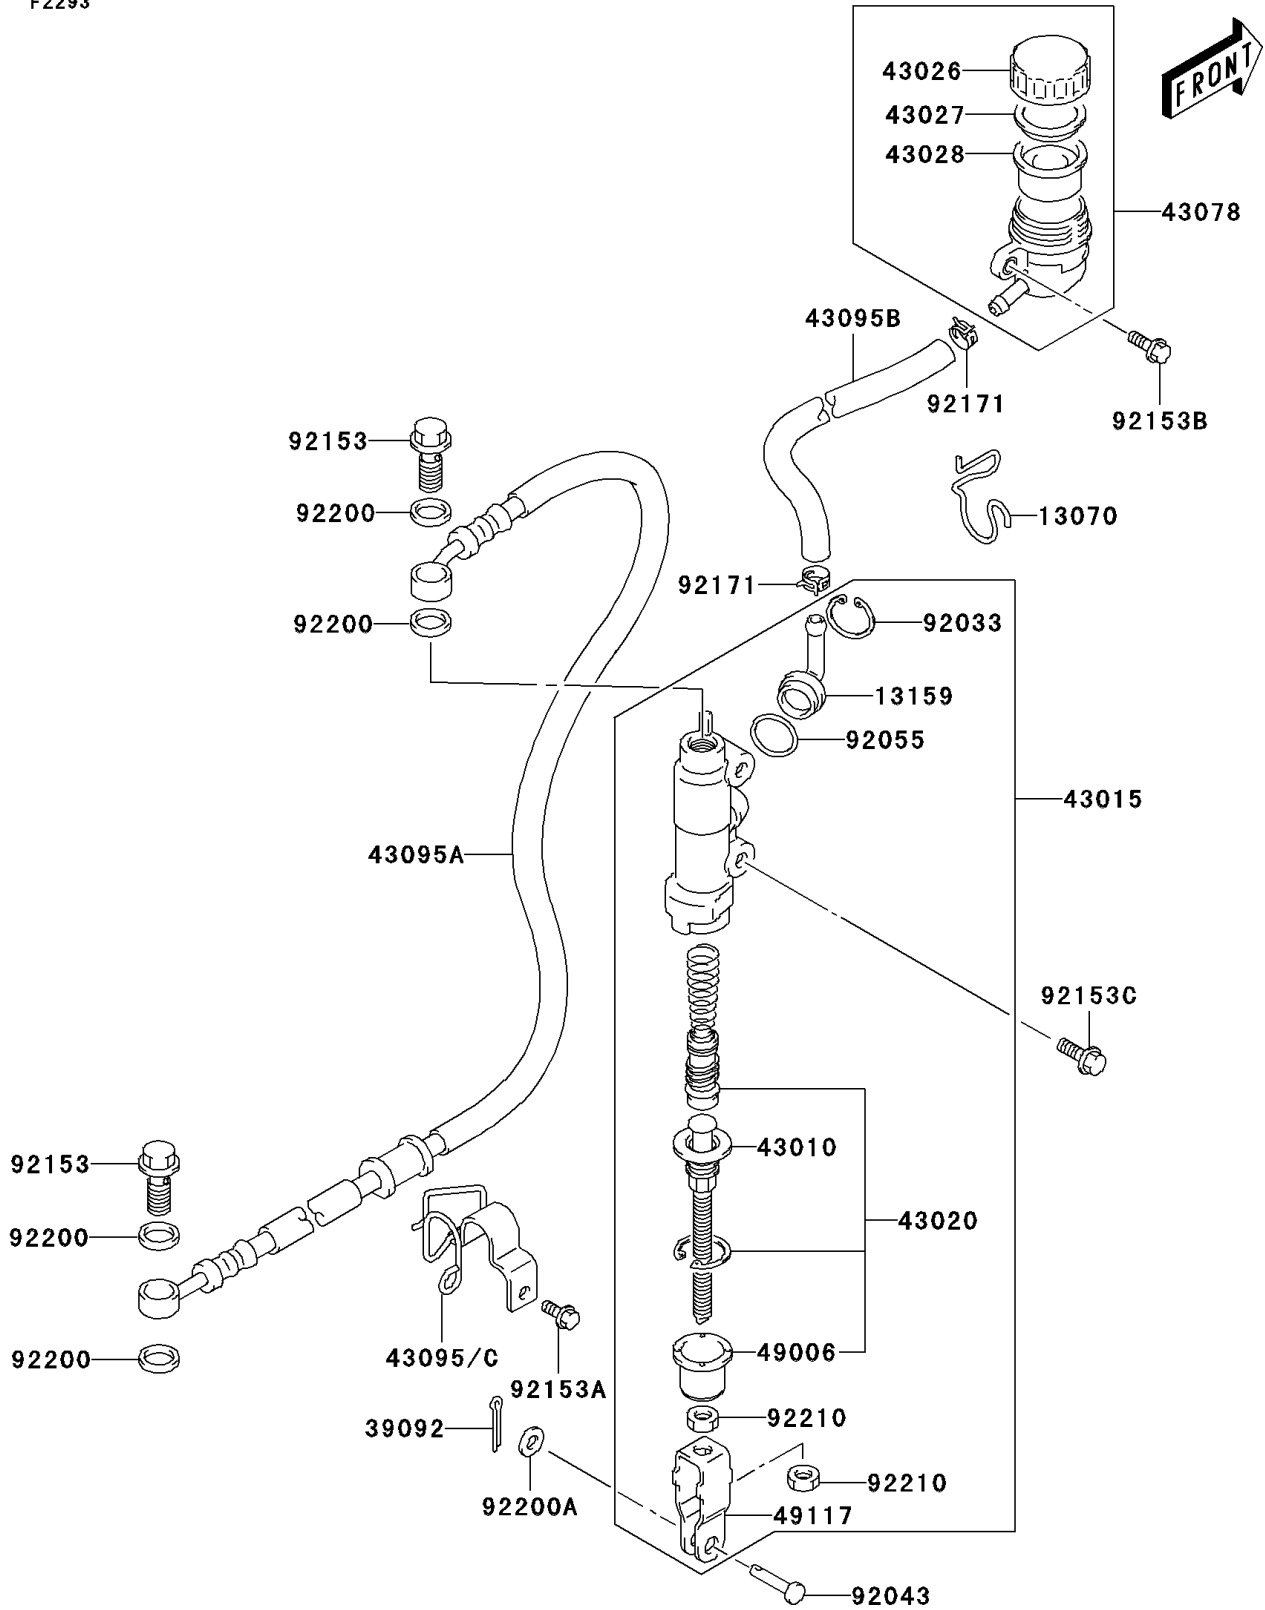

## 2003 KFX®400 PARTS DIAGRAM

Rear Master Cylinder

F2293

## 2003 KFX®400 PARTS LIST

Rear Master Cylinder

ITEM NAME	PART NUMBER	QUANTITY
GUIDE (Ref # 13070)	13070-S013	1
CONNECTOR (Ref # 13159)	13159-S002	1
PIN-HAIR,FR FOOTREST COTTER (Ref # 39092)	39092-S004	1
ROD-ASSY-BRAKE (Ref # 43010)	43010-S001	1
CYLINDER-ASSY-MASTER,RR (Ref # 43015)	43015-S009	1
PISTON-COMP-BRAKE (Ref # 43020)	43020-S005	1
CAP-BRAKE (Ref # 43026)	43026-S005	1
PLATE-DIAPHRAGM (Ref # 43027)	43027-S003	1
DIAPHRAGM (Ref # 43028)	43028-S010	1
RESERVOIR (Ref # 43078)	43078-S005	1
CLAMP,HOSE-BRAKE (Ref # 43095)	43095-S009	1
HOSE-BRAKE (Ref # 43095A)	43095-S010	1
HOSE-BRAKE (Ref # 43095B)	43095-S011	1
BOOT (Ref # 49006)	49006-S026	1
YOKE (Ref # 49117)	49117-S002	1
RING-SNAP (Ref # 92033)	92033-S042	1
PIN,REAR MASTER CYLINDER (Ref # 92043)	92043-S036	1
RING-O (Ref # 92055)	92055-S071	1
BOLT (Ref # 92153)	92153-S053	1
BOLT (Ref # 92153A)	92153-S143	1
BOLT (Ref # 92153B)	92153-S144	1
BOLT,REAR MASTER CYLINDER (Ref # 92153C)	92153-S260	1
CLAMP (Ref # 92171)	92171-S086	1
WASHER,10X15X1.5 (Ref # 92200)	92200-S014	1
WASHER,REAR MASTER CYLINDER (Ref # 92200A)	92200-S135	1
NUT (Ref # 92210)	92210-S112	1