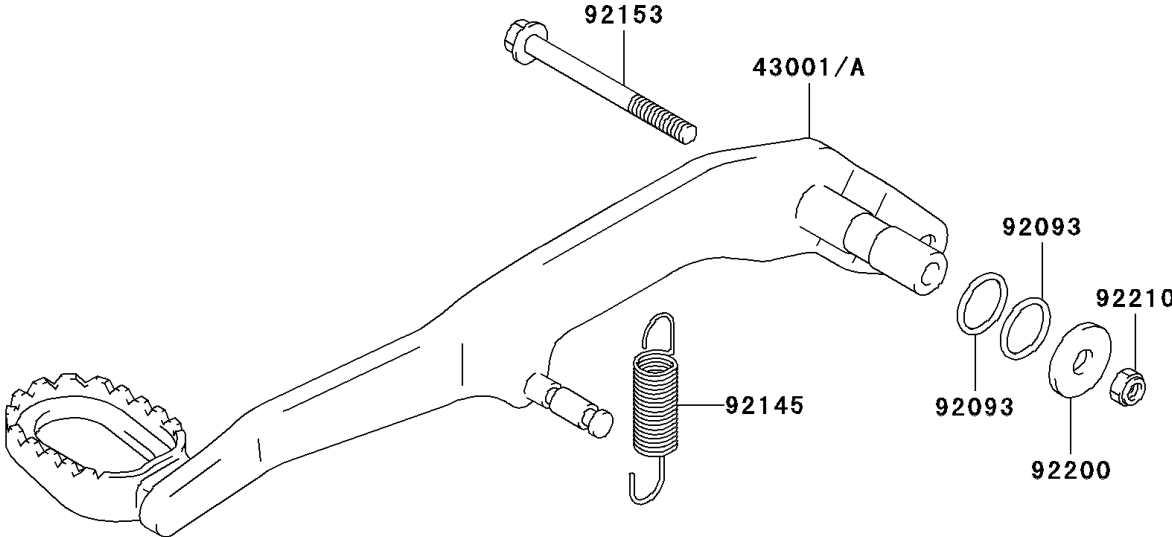

2003 KFX®400 PARTS DIAGRAM

Brake Pedal

F2260

2003 KFX®400 PARTS LIST

Brake Pedal

| ITEM NAME | PART NUMBER | QUANTITY |
|----------------------------------|-------------|----------|
| LEVER-BRAKE (Ref # 43001) | 43001-S004 | 1 |
| SEAL (Ref # 92093) | 92093-S008 | 1 |
| SPRING,BRAKE PEDAL (Ref # 92145) | 92145-S093 | 1 |
| BOLT,BRAKE PEDAL (Ref # 92153) | 92153-S248 | 1 |
| WASHER (Ref # 92200) | 92200-S134 | 1 |
| NUT (Ref # 92210) | 92210-S024 | 1 |