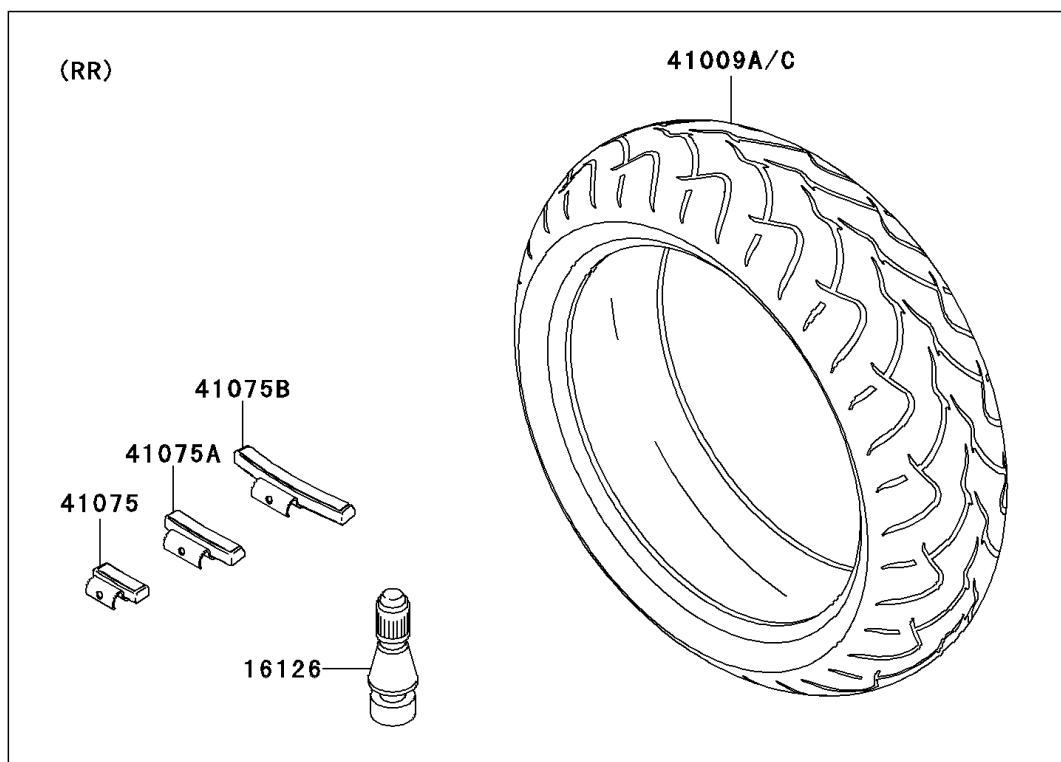

2006 ZZR®600 PARTS DIAGRAM

Tires

F2210

2006 ZZR®600 PARTS LIST

Tires

ITEM NAME	PART NUMBER	QUANTITY
VALVE,TIRE (Ref # 16126)	16126-1140	1
TIRE,FR,120/65ZR17(56W),D207F (Ref # 41009)	41009-1267	1
TIRE,RR,180/55ZR17(73W),D207T (Ref # 41009A)	41009-1268	1
TIRE,FR,120/65ZR17(56W)(MICHEL (Ref # 41009B)	41009-1312	1
TIRE,RR,180/55ZR17(73W)(MICHEL (Ref # 41009C)	41009-1313	1
BALANCER-WHEEL,10G,SILVER (Ref # 41075)	41075-0014	1
BALANCER-WHEEL,20G,SILVER (Ref # 41075A)	41075-0015	1
BALANCER-WHEEL,30G,SILVER (Ref # 41075B)	41075-0016	1