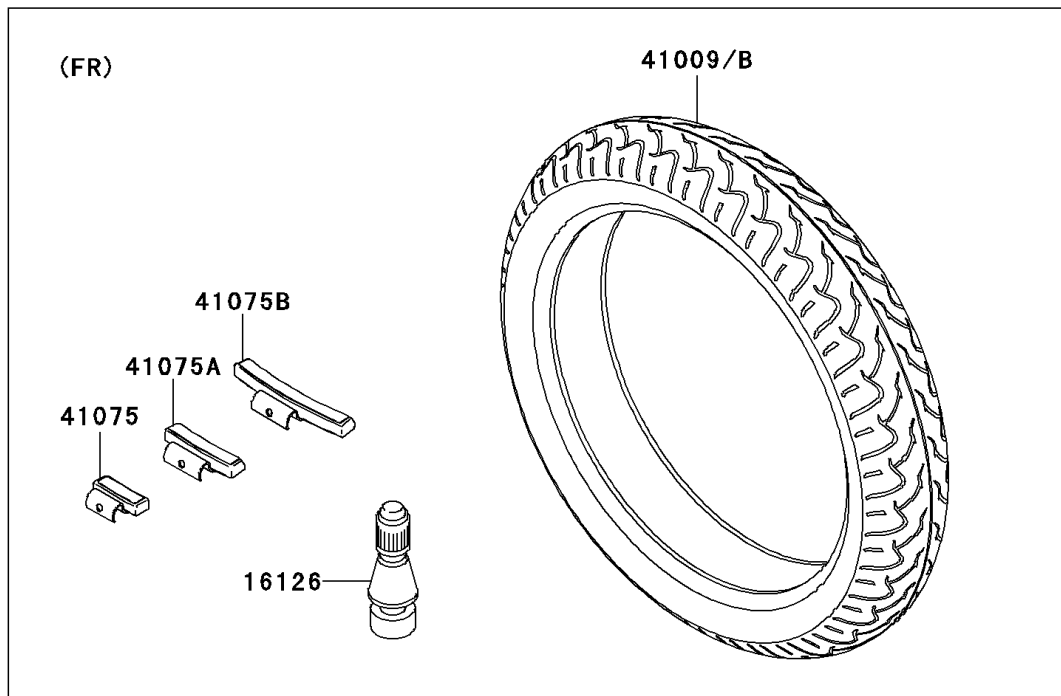

2006 ZZR®600 PARTS DIAGRAM

Tires

F2210

2006 ZZR®600 PARTS LIST

Tires

ITEM NAME	PART NUMBER	QUANTITY
VALVE,TIRE (Ref # 16126)	16126-1140	1
TIRE,FR,120/65ZR17(56W),D207F (Ref # 41009)	41009-1267	1
TIRE,RR,180/55ZR17(73W),D207T (Ref # 41009A)	41009-1268	1
TIRE,FR,120/65ZR17(56W)(MICHEL (Ref # 41009B)	41009-1312	1
TIRE,RR,180/55ZR17(73W)(MICHEL (Ref # 41009C)	41009-1313	1
BALANCER-WHEEL,10G,SILVER (Ref # 41075)	41075-0014	1
BALANCER-WHEEL,20G,SILVER (Ref # 41075A)	41075-0015	1
BALANCER-WHEEL,30G,SILVER (Ref # 41075B)	41075-0016	1