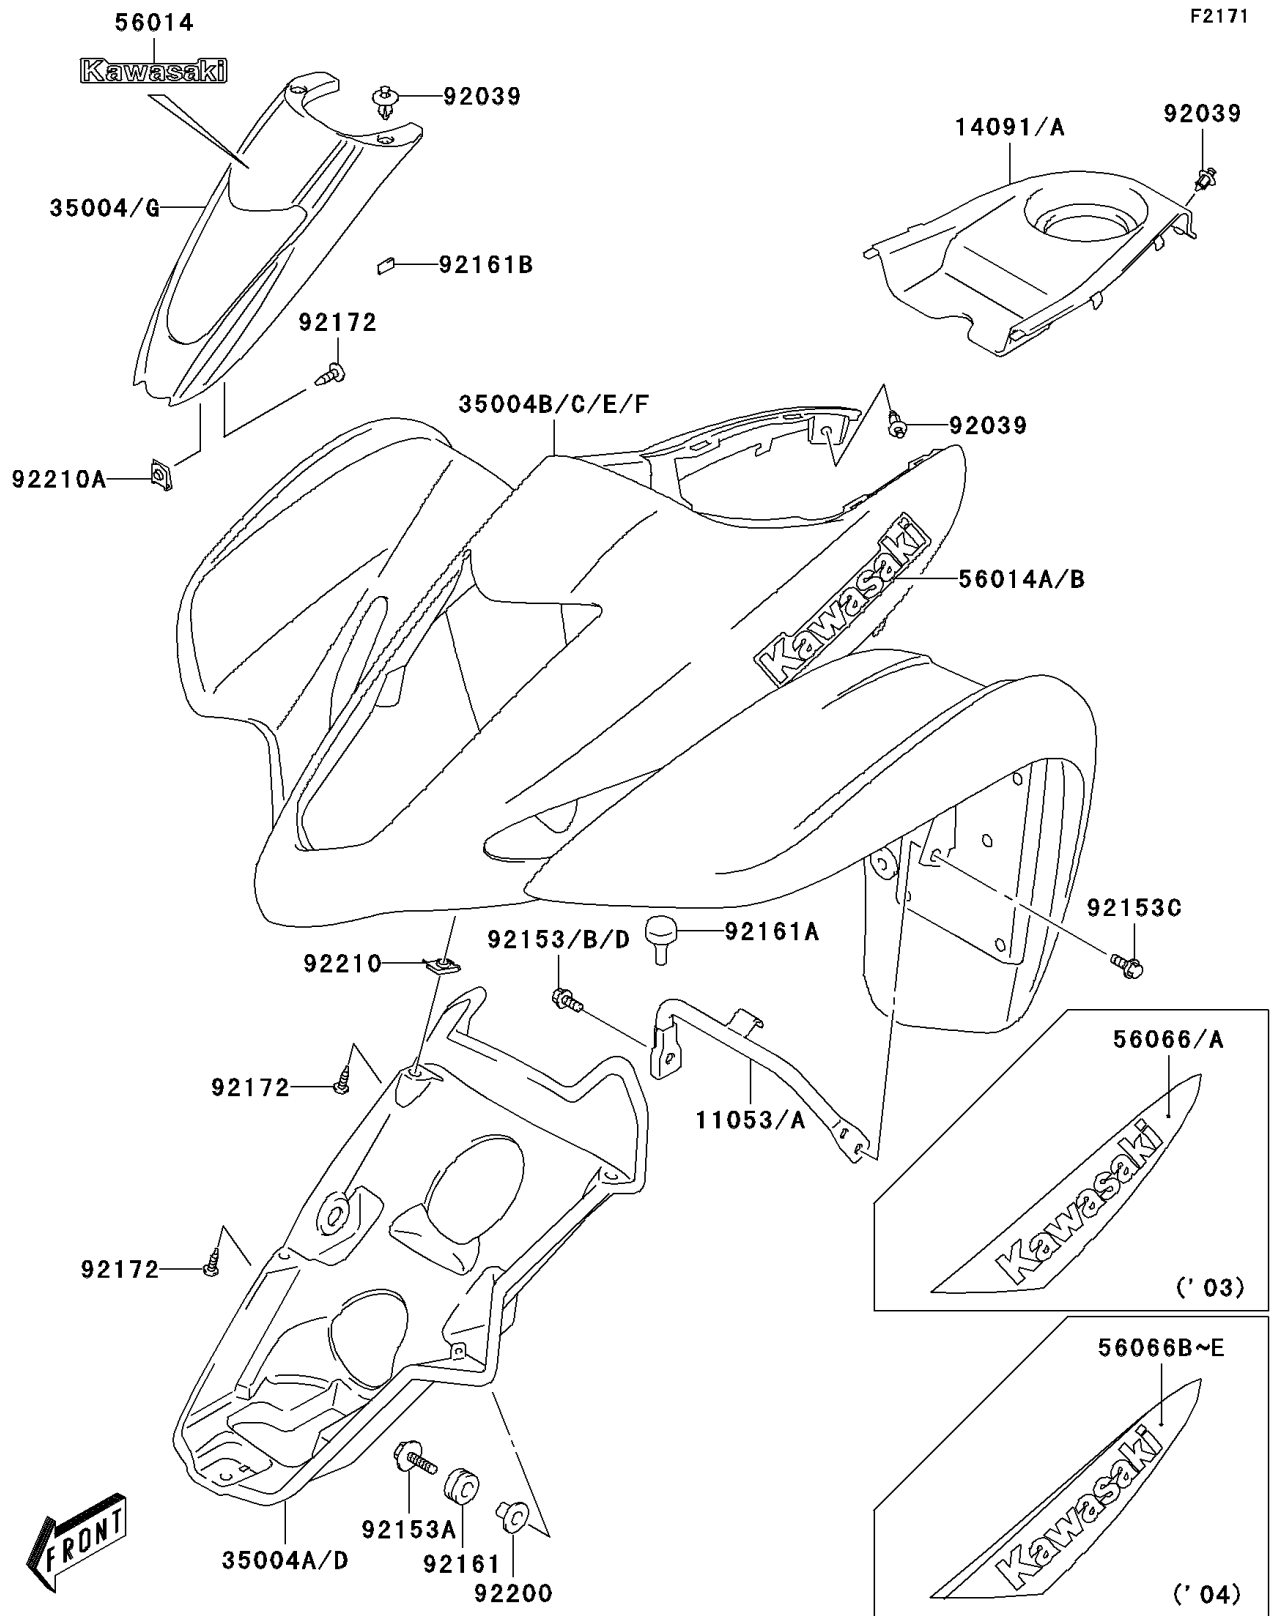

2003 KFX®400 PARTS DIAGRAM

Front Fender(s)

2003 KFX®400 PARTS LIST

Front Fender(s)

ITEM NAME	PART NUMBER	QUANTITY
BRACKET,FRONT FENDER,RH (Ref # 11053)	11053-S011	1
BRACKET,FRONT FENDER,LH (Ref # 11053A)	11053-S012	1
COVER,BLACK (Ref # 14091)	14091-S087-503	1
FENDER-FRONT,COVER,BLACK (Ref # 35004)	35004-S015-503	1
FENDER-FRONT (Ref # 35004A)	35004-S016	1
FENDER-FRONT,L.GREEN (Ref # 35004C)	35004-S017-535	1
EMBLEM,KAWASAKI,WHITE/BLACK (Ref # 56014)	56014-S024-559	1
PATTERN,FR FENDER,RH,WHT/BLK (Ref # 56066)	56066-S007-559	1
PATTERN,FR FENDER,LH,WHT/BLK (Ref # 56066A)	56066-S009-559	1
RIVET (Ref # 92039)	92039-S010	1
BOLT (Ref # 92153)	92153-S011	1
BOLT (Ref # 92153A)	92153-S067	1
BOLT (Ref # 92153C)	92153-S286	1
DAMPER (Ref # 92161)	92161-S030	1
DAMPER,FRONT FENDER BRACKET (Ref # 92161A)	92161-S091	1
DAMPER (Ref # 92161B)	92161-S149	1
SCREW (Ref # 92172)	92172-S031	1
WASHER,FRONT FENDER (Ref # 92200)	92200-S148	1
NUT (Ref # 92210)	92210-S012	1
NUT (Ref # 92210A)	92210-S143	1