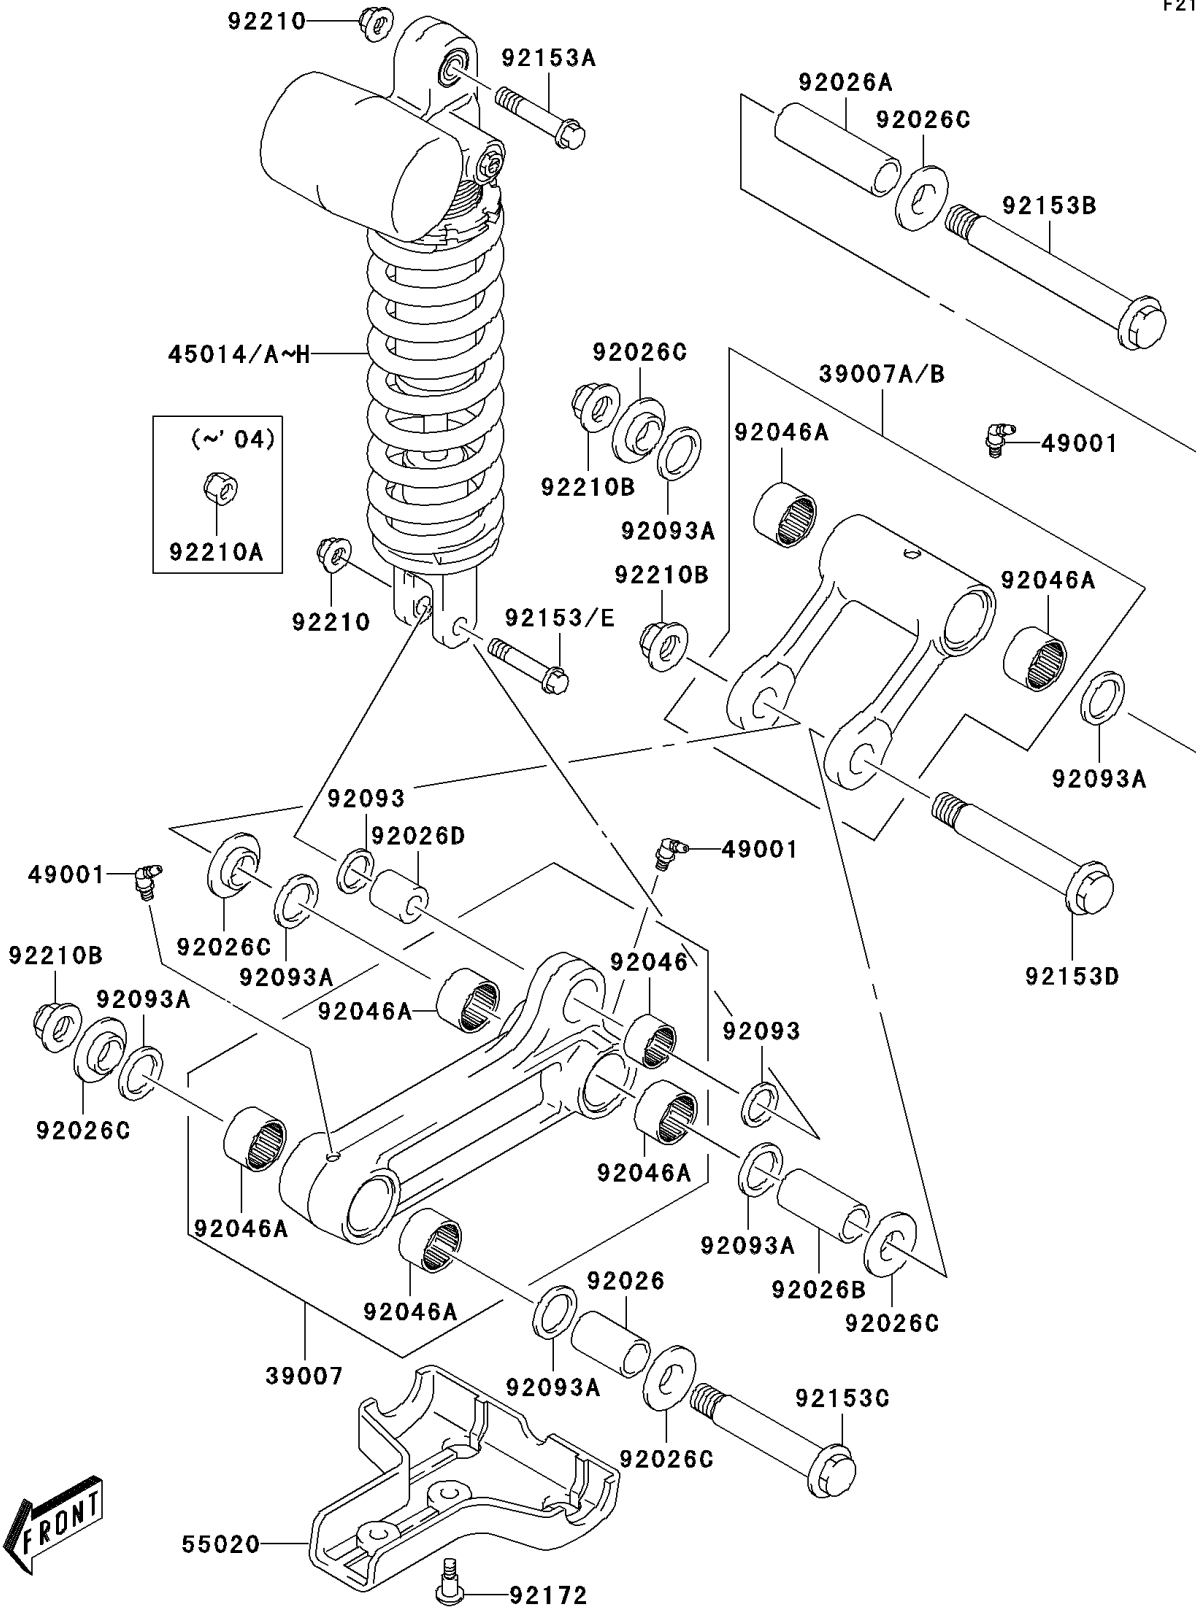

## 2003 KFX®400 PARTS DIAGRAM

Rear Suspension

F2153

## 2003 KFX®400 PARTS LIST

Rear Suspension

ITEM NAME	PART NUMBER	QUANTITY
ARM-SUSP (Ref # 39007)	39007-S011	1
ARM-SUSP (Ref # 39007A)	39007-S012	1
NIPPLE-GREASE (Ref # 49001)	49001-S003	1
GUARD (Ref # 55020)	55020-S019	1
SPACER (Ref # 92026)	92026-S101	1
SPACER (Ref # 92026A)	92026-S102	1
SPACER (Ref # 92026B)	92026-S103	1
SPACER (Ref # 92026C)	92026-S104	1
SPACER (Ref # 92026D)	92026-S105	1
BEARING-NEEDLE (Ref # 92046)	92046-S017	1
BEARING-NEEDLE (Ref # 92046A)	92046-S018	1
SEAL (Ref # 92093)	92093-S032	1
SEAL (Ref # 92093A)	92093-S041	1
BOLT (Ref # 92153)	92153-S273	1
BOLT (Ref # 92153A)	92153-S300	1
BOLT (Ref # 92153B)	92153-S301	1
BOLT (Ref # 92153C)	92153-S303	1
BOLT (Ref # 92153D)	92153-S307	1
SCREW (Ref # 92172)	92172-S175	1
NUT (Ref # 92210)	92210-S015	1
NUT (Ref # 92210A)	92210-S105	1
NUT (Ref # 92210B)	92210-S106	1
SHOCKABSORBER,L.GREEN (Ref # 45014)	45014-S018-535	1
SHOCKABSORBER,L.GREEN (Ref # 45014C)	45014-S037-535	1