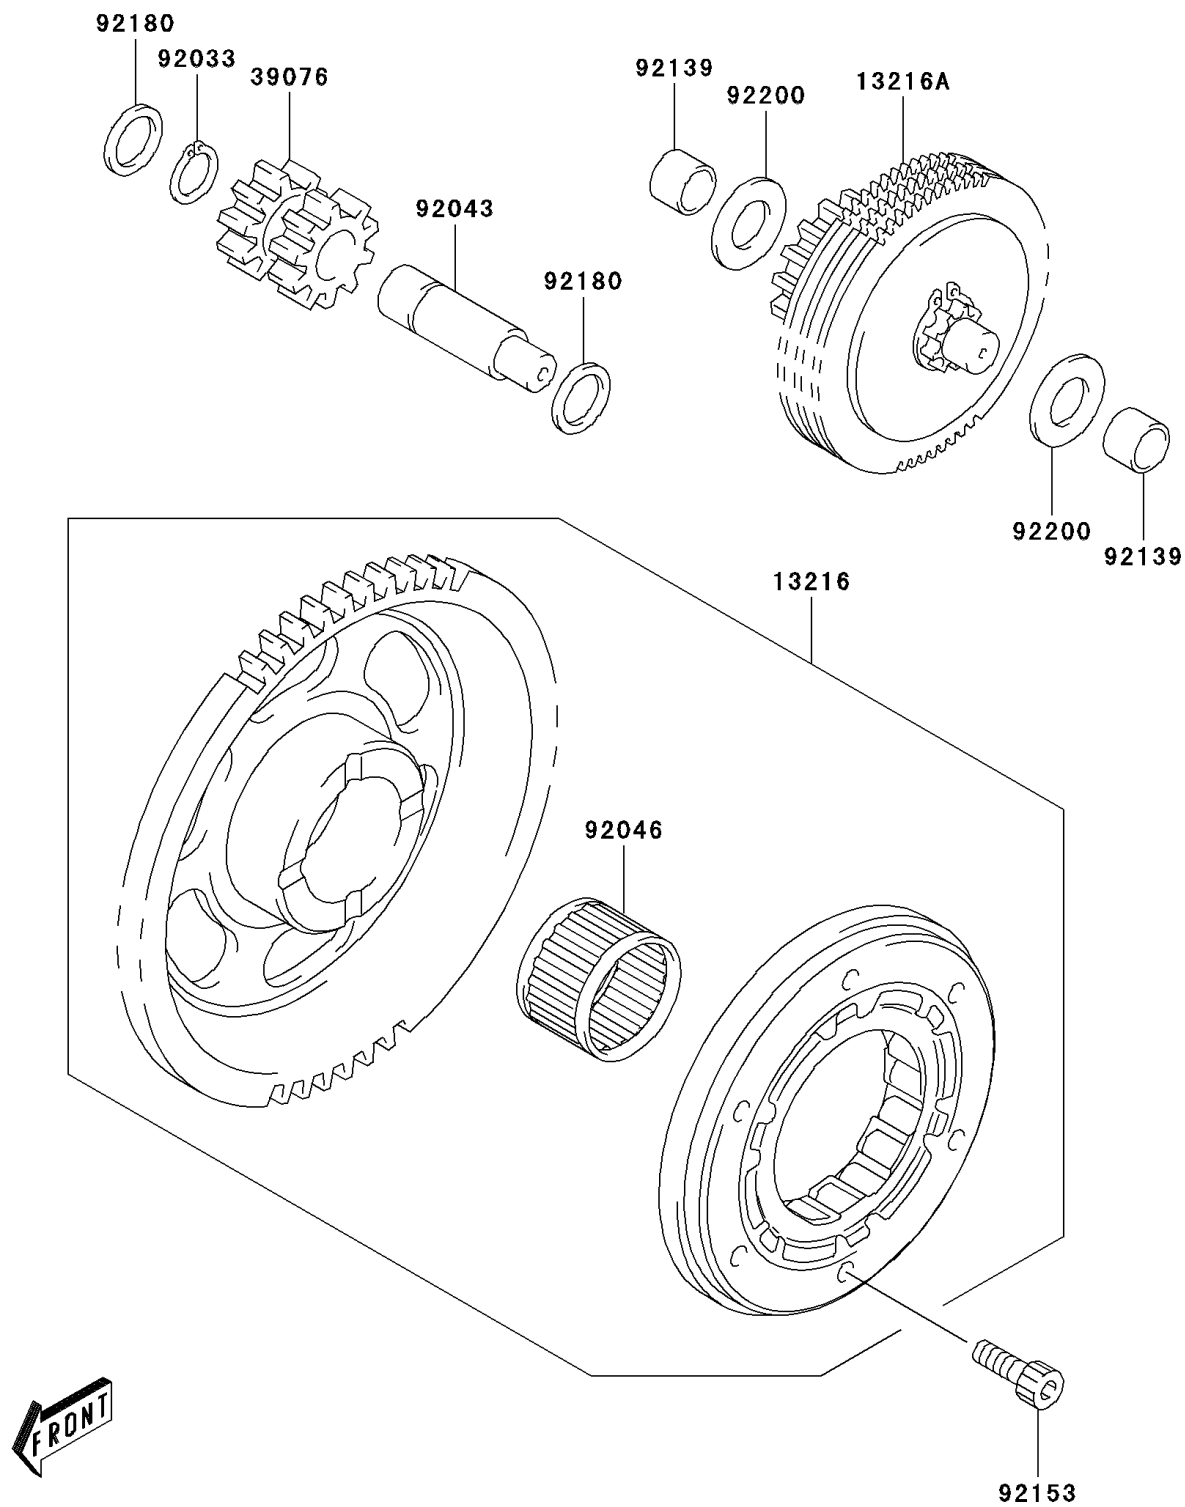

2003 KFX®400 PARTS DIAGRAM

Starter Clutch

E1841

2003 KFX®400 PARTS LIST

Starter Clutch

ITEM NAME	PART NUMBER	QUANTITY
GEAR-COMP,STARTER (Ref # 13216)	13216-S010	1
GEAR-COMP,STARTER IDLE GEAR (Ref # 13216A)	13216-S011	1
LIMITER (Ref # 39076)	39076-S004	1
RING-SNAP (Ref # 92033)	92033-S023	1
PIN,STARTER IDLE GEAR (Ref # 92043)	92043-S040	1
BEARING-NEEDLE,STARTER CLUTCH (Ref # 92046)	92046-S021	1
BUSHING (Ref # 92139)	92139-S024	1
BOLT (Ref # 92153)	92153-S024	1
SHIM,STARTER IDLE GEAR (Ref # 92180)	92180-S010	1
WASHER (Ref # 92200)	92200-S129	1