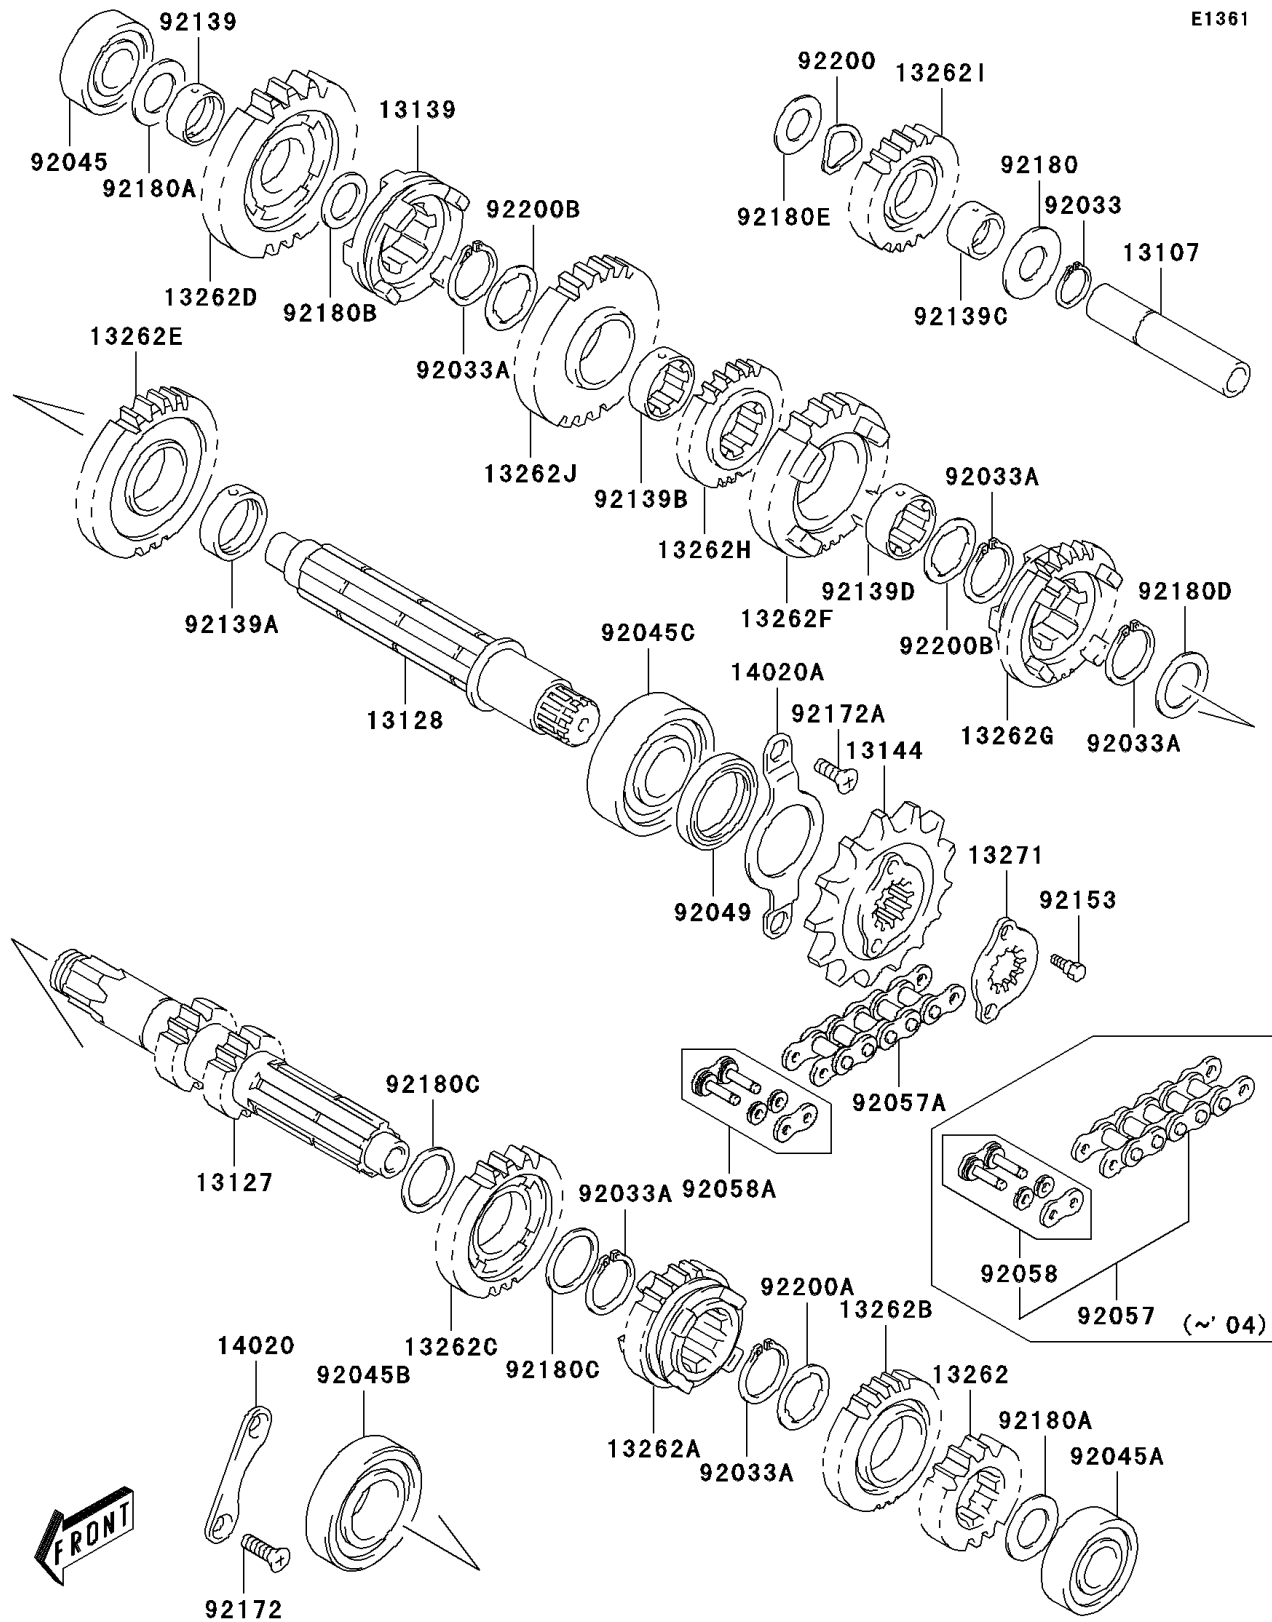

## 2003 KFX®400 PARTS DIAGRAM

Transmission

E1361

### Transmission

ITEM NAME	PART NUMBER	QUANTITY
SHAFT, REVERSE IDLE (Ref # 13107)	13107-S005	1
SHAFT-TRANSMISSION INPUT (Ref # 13127)	13127-S006	1
SHAFT-TRANSMISSION OUTPUT (Ref # 13128)	13128-S008	1
SHIFTER, REVERSE (Ref # 13139)	13139-S002	1
SPROCKET-OUTPUT, 14T (Ref # 13144)	13144-S006	1
GEAR, INPUT, 2ND, 18T (Ref # 13262)	13262-S011	1
GEAR, INPUT, 3RD, 21T (Ref # 13262A)	13262-S012	1
GEAR, INPUT, 4TH, 23T (Ref # 13262B)	13262-S013	1
GEAR, INPUT, 5TH, 26T (Ref # 13262C)	13262-S014	1
GEAR, OUTPUT, LOW, 33T (Ref # 13262D)	13262-S015	1
GEAR, OUTPUT, 2ND, 30T (Ref # 13262E)	13262-S016	1
GEAR, OUTPUT, 3RD, 26T (Ref # 13262F)	13262-S017	1
GEAR, OUTPUT, 4TH, 23T (Ref # 13262G)	13262-S018	1
GEAR, OUTPUT, 5TH, 22T (Ref # 13262H)	13262-S019	1
GEAR, REVERSE, 24T (Ref # 13262I)	13262-S020	1
GEAR, REVERSE, 28T (Ref # 13262J)	13262-S033	1
PLATE (Ref # 13271)	13271-S047	1
RETAINER (Ref # 14020)	14020-S007	1
RETAINER (Ref # 14020A)	14020-S010	1
RING-SNAP (Ref # 92033)	92033-S034	1
RING-SNAP (Ref # 92033A)	92033-S039	1
BEARING-BALL, 17X40X12 (Ref # 92045)	92045-S035	1
BEARING-BALL (Ref # 92045A)	92045-S051	1
BEARING-BALL (Ref # 92045B)	92045-S052	1
BEARING-BALL (Ref # 92045C)	92045-S053	1
SEAL-OIL, DRIVE SHAFT (Ref # 92049)	92049-S051	1
CHAIN, DRIVE (RK520KZOX112L) (Ref # 92057)	92057-S013	1
JOINT-CHAIN (Ref # 92058)	92058-S004	1
BUSHING (Ref # 92139)	92139-S022	1