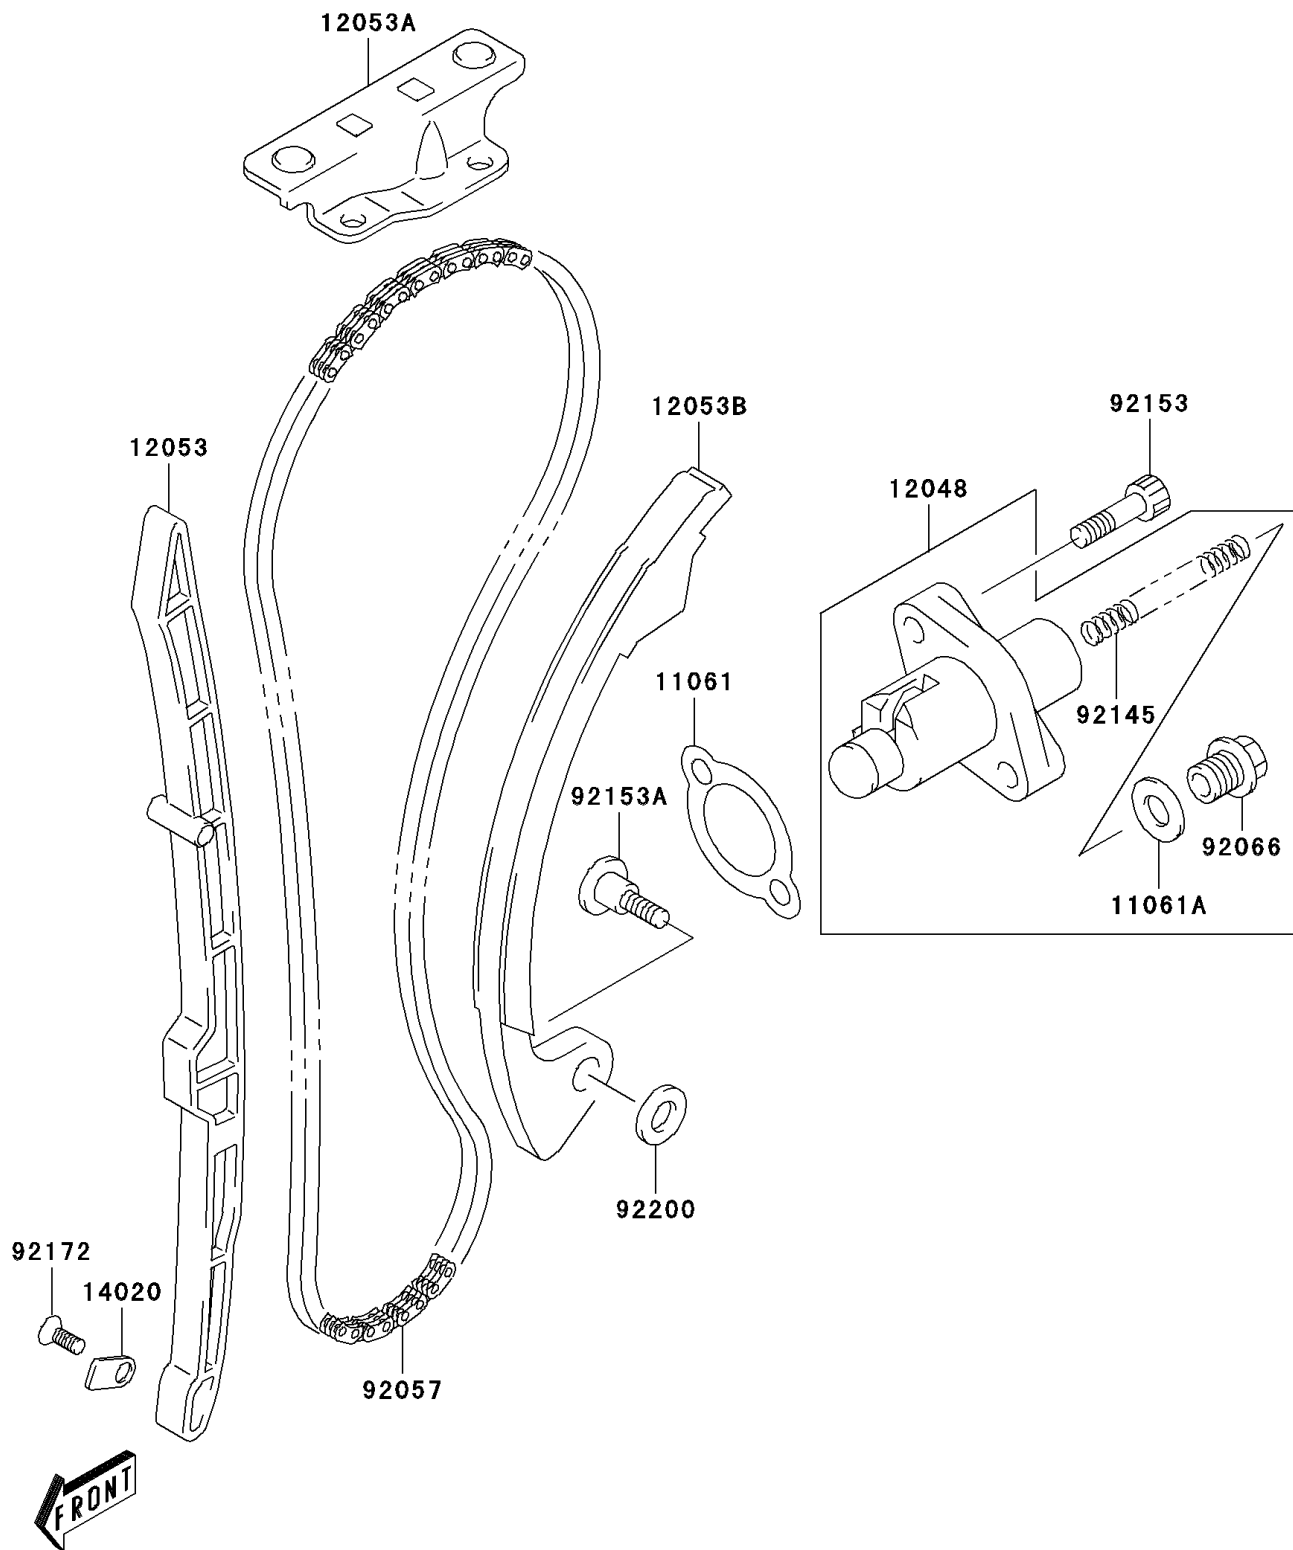

2003 KFX[®]400 PARTS DIAGRAM

Cam Chain/Tensioner

E1212

2003 KFX®400 PARTS LIST

Cam Chain/Tensioner

ITEM NAME	PART NUMBER	QUANTITY
GASKET,TENSIONER ADJUSTER (Ref # 11061)	11061-S073	1
GASKET (Ref # 11061A)	11061-S074	1
TENSIONER-ASSY (Ref # 12048)	12048-S004	1
GUIDE-CHAIN,FR (Ref # 12053)	12053-S014	1
GUIDE-CHAIN,CNT (Ref # 12053A)	12053-S015	1
GUIDE-CHAIN (Ref # 12053B)	12053-S016	1
RETAINER (Ref # 14020)	14020-S006	1
CHAIN,CAMSHAFT DRIVE (Ref # 92057)	92057-S016	1
PLUG (Ref # 92066)	92066-S034	1
SPRING,STARTER IDLE GEAR (Ref # 92145)	92145-S155	1
BOLT,TENSIONER ADJUSTER (Ref # 92153)	92153-S257	1
BOLT,CAM CHAIN TENSIONER (Ref # 92153A)	92153-S291	1
SCREW (Ref # 92172)	92172-S112	1
WASHER,CAM CHAIN (Ref # 92200)	92200-S128	1