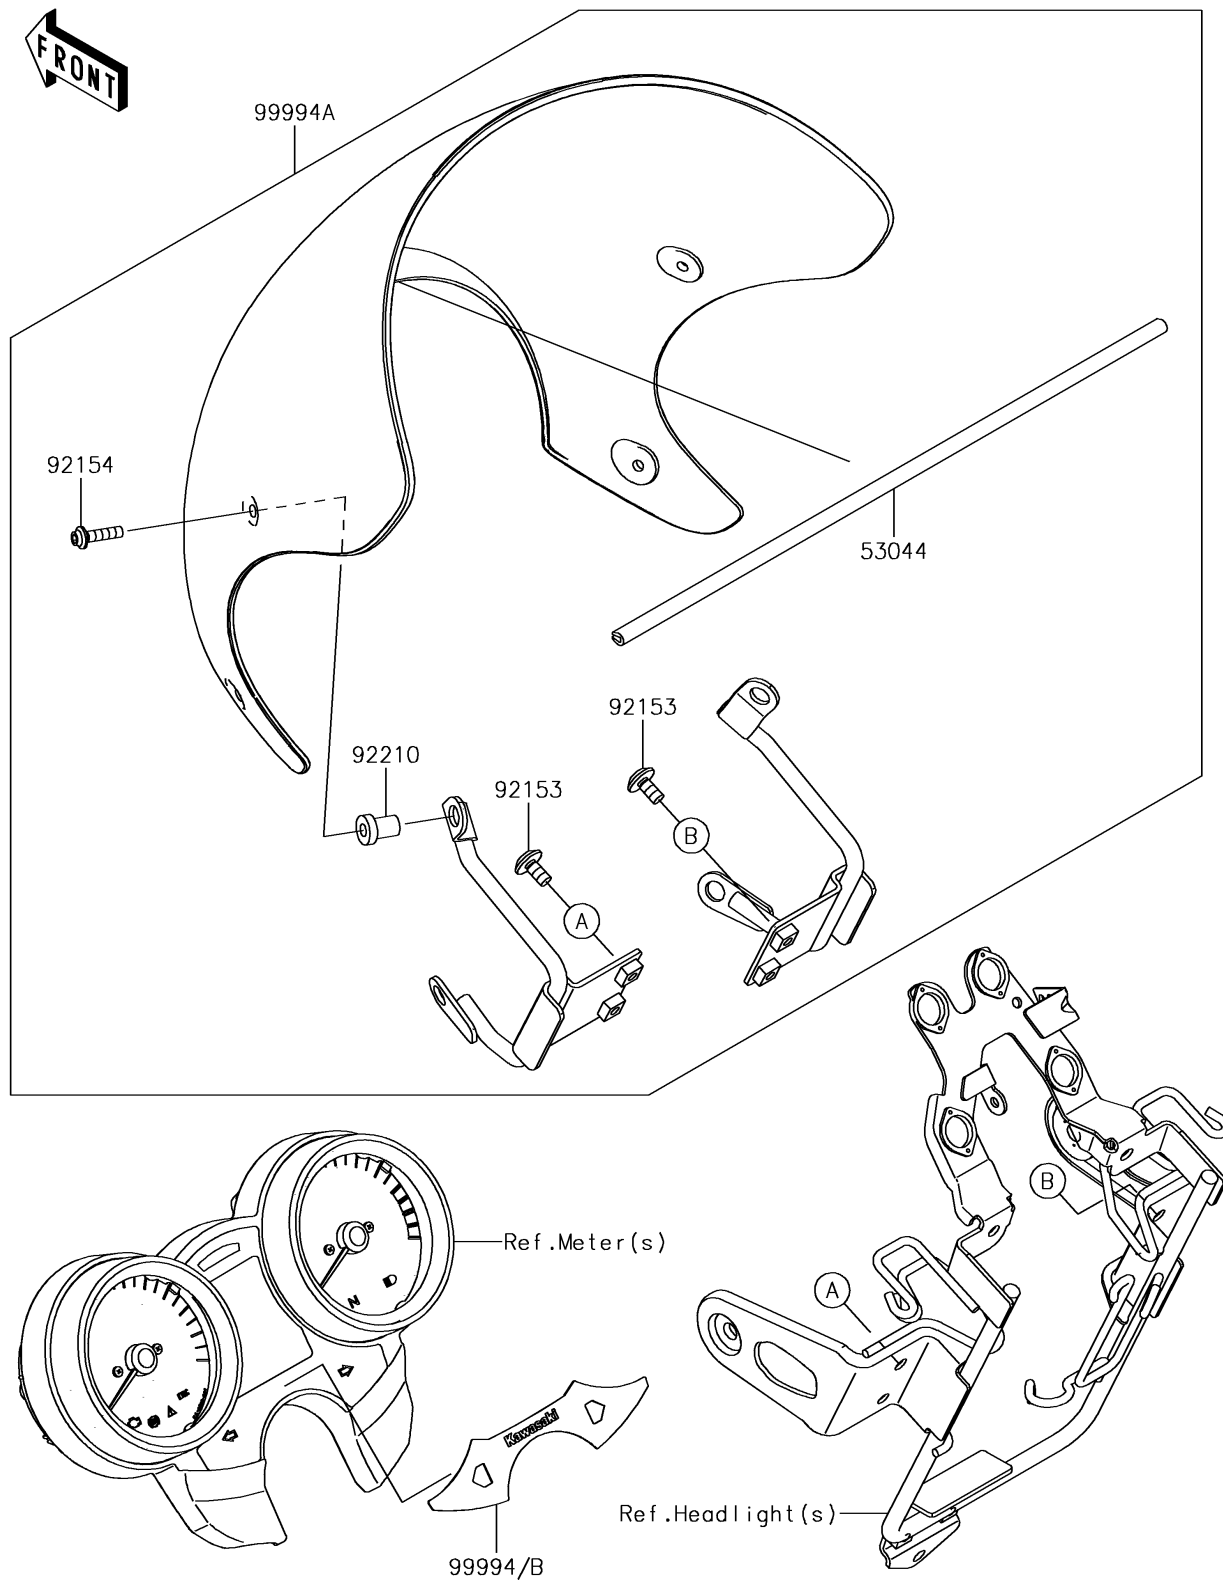

2018 Z900 RS PARTS DIAGRAM

Accessory(Cover)

F2910B

2018 Z900 RS PARTS LIST

Accessory(Cover)

ITEM NAME	PART NUMBER	QUANTITY
TRIM (Ref # 53044)	53044-0625	1
BOLT,SOCKET,6X12 (Ref # 92153)	92153-1948	1
BOLT,SOCKET,5X20 (Ref # 92154)	92154-0919	1
NUT,5MM (Ref # 92210)	92210-0001	1
KIT-ACC,INDICATOR COVER,SILVER (Ref # 99994)	99994-1016	1
KIT-ACCESSORY,METER COVER (Ref # 99994A)	99994-1021	1
KIT-ACC,INDICATOR COVER,BLACK (Ref # 99994B)	99994-1126	1