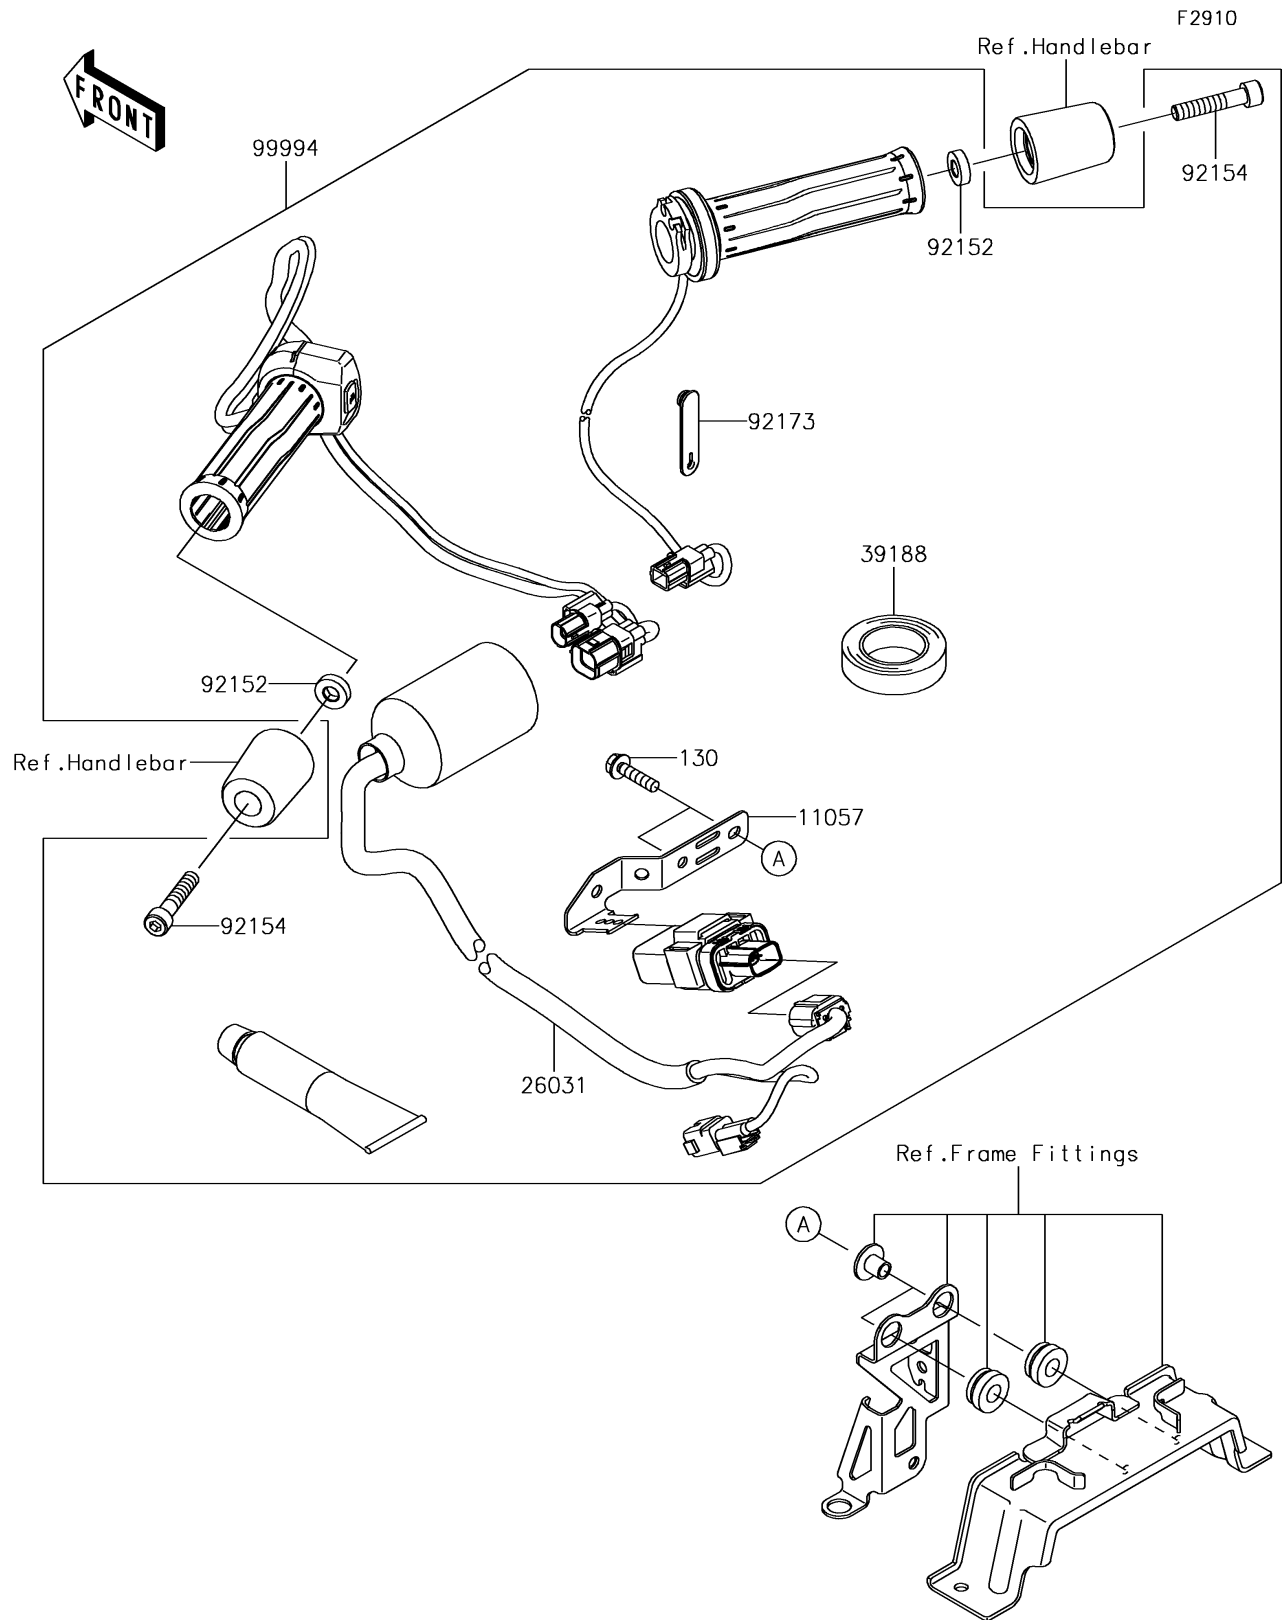

2018 Z900 RS PARTS DIAGRAM

Accessory(Grip Heater)

2018 Z900 RS PARTS LIST

Accessory(Grip Heater)

ITEM NAME	PART NUMBER	QUANTITY
BRACKET (Ref # 11057)	11057-1455	1
BOLT-FLANGED,6X25 (Ref # 130)	130BA0625	1
HARNESS,SUB (Ref # 26031)	26031-2364	1
TAPE,HARNESS (Ref # 39188)	39188-0006	1
COLLAR,8.2X18X5 (Ref # 92152)	92152-1848	1
BOLT,SOCKET,8X40 (Ref # 92154)	92154-1001	1
CLAMP,RUBBER PLATE (Ref # 92173)	92173-1229	1
KIT-ACCESSORY,GRIP-HEATER (Ref # 99994)	99994-1072	1