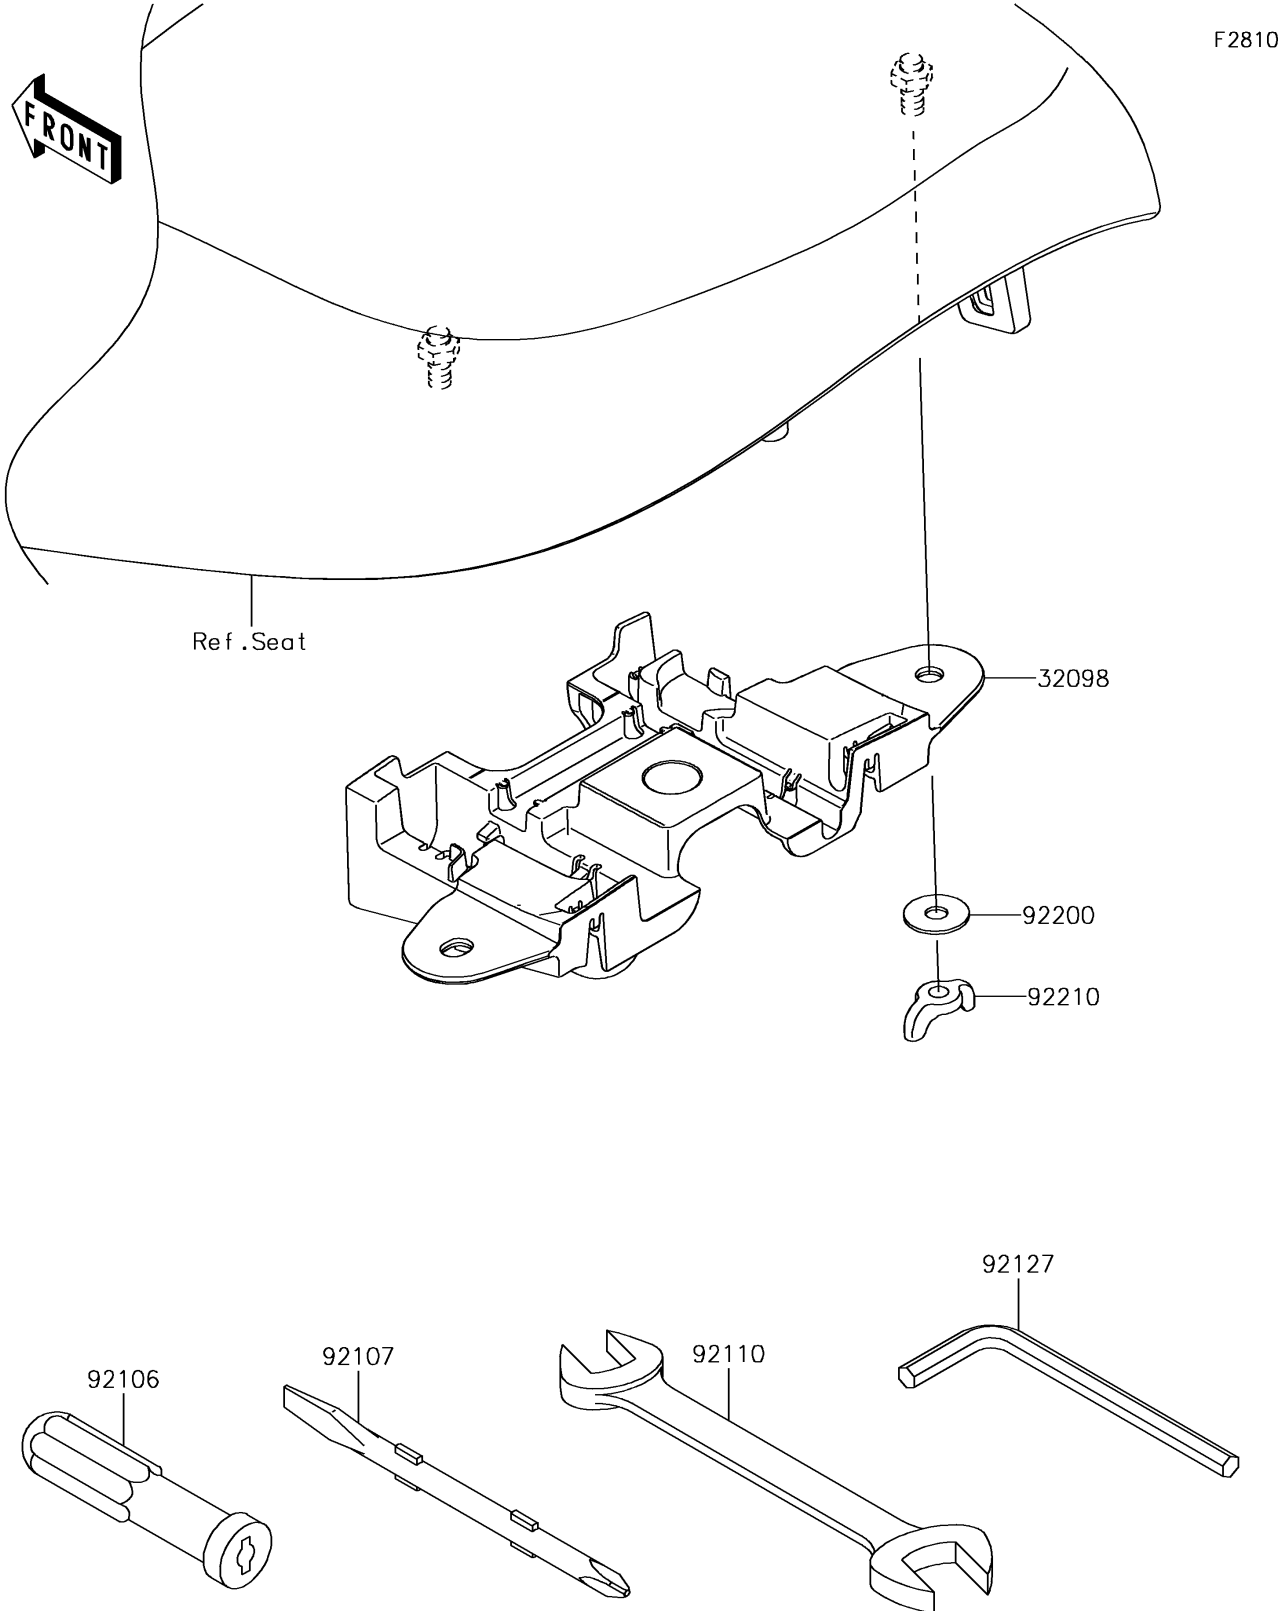

2018 Z900 RS PARTS DIAGRAM

Owner's Tools

2018 Z900 RS PARTS LIST

Owner's Tools

ITEM NAME	PART NUMBER	QUANTITY
CASE-TOOL (Ref # 32098)	32098-0025	1
GRIP-SCREW DRIVER (Ref # 92106)	92106-1001	1
TOOL-DRIVER,#2PHILLIPS&SLOT (Ref # 92107)	92107-1051	1
TOOL-WRENCH,OPEN END,14X17 (Ref # 92110)	92110-1045	1
TOOL-WRENCH,ALLEN,6MM (Ref # 92127)	92127-003	1
WASHER (Ref # 92200)	92200-0078	1
NUT,WING,6MM (Ref # 92210)	92210-1603	1