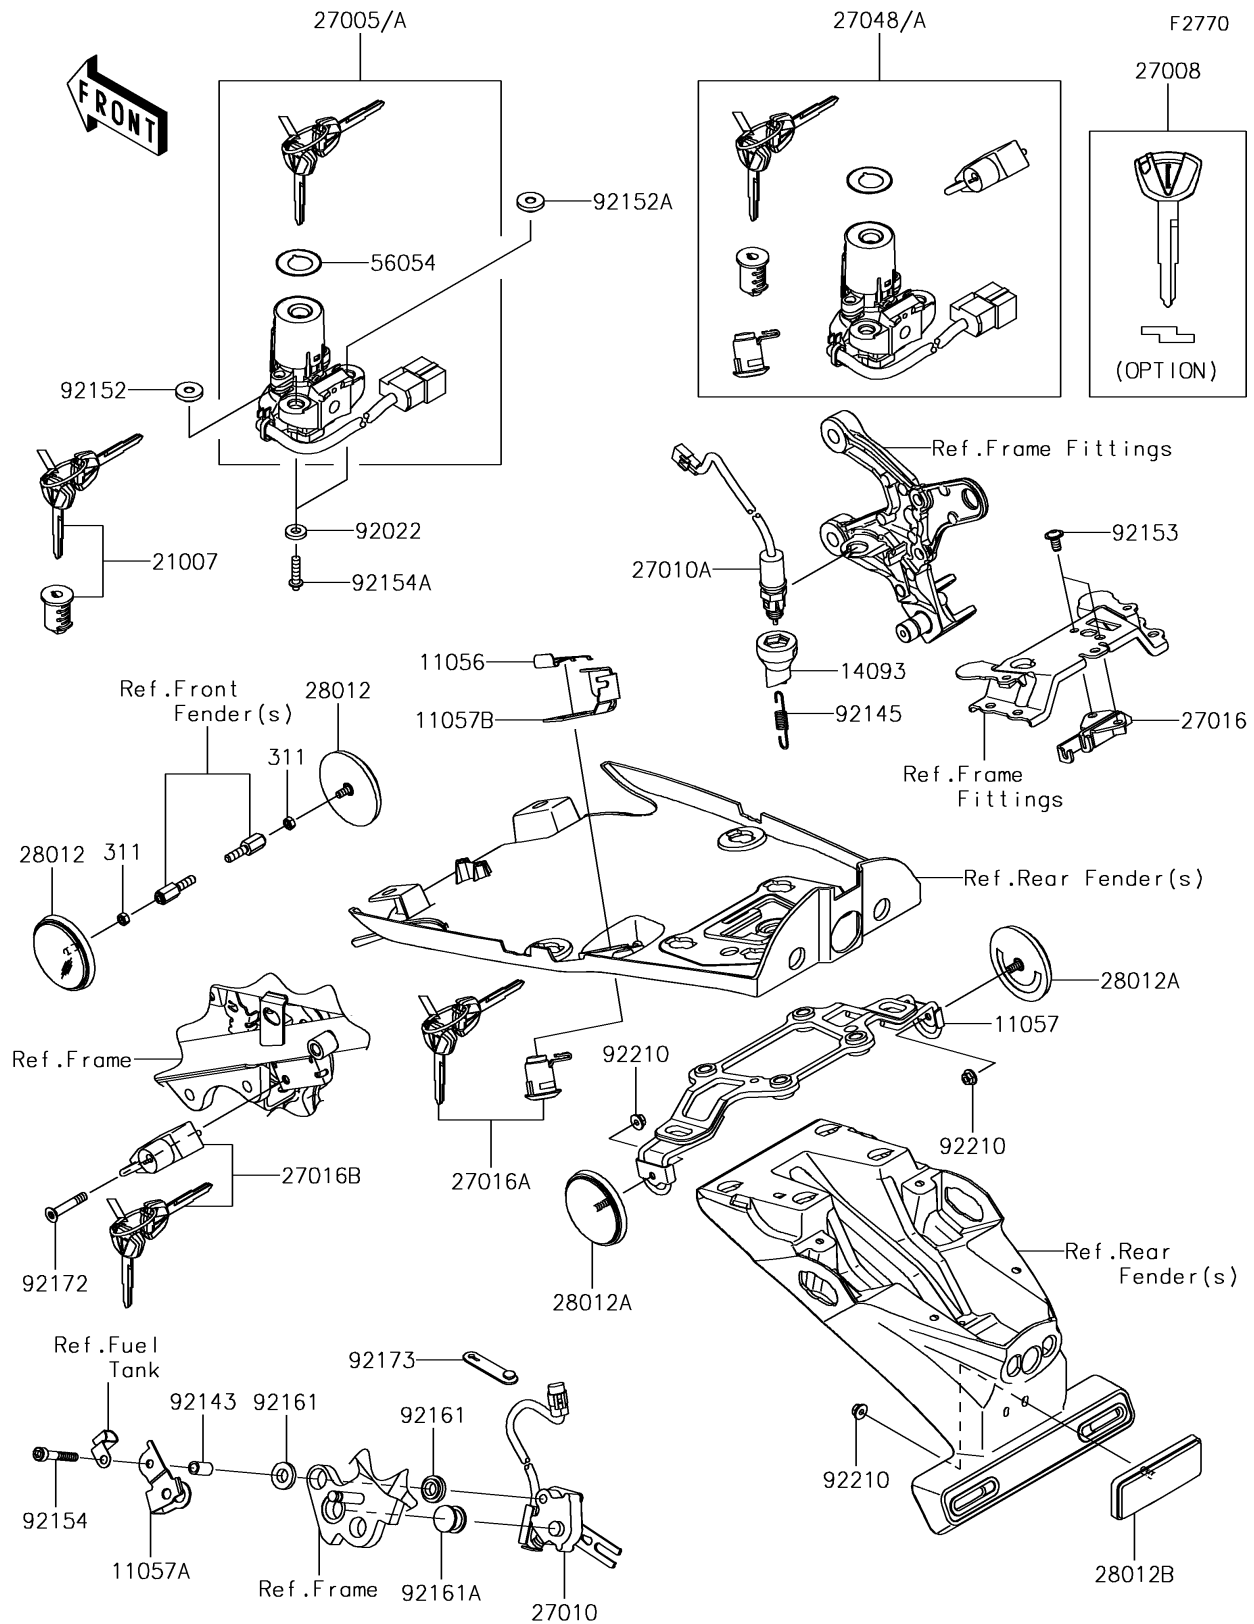

2018 Z900 RS PARTS DIAGRAM

Ignition Switch/Locks/Reflectors

2018 Z900 RS PARTS LIST

Ignition Switch/Locks/Reflectors

ITEM NAME	PART NUMBER	QUANTITY
BRACKET,CLASP (Ref # 11056)	11056-0238	1
BRACKET,RR REFLECTOR (Ref # 11057)	11057-0878	1
BRACKET,STAND SW. (Ref # 11057A)	11057-1413	1
BRACKET,SEAT LOCK CABLE (Ref # 11057B)	11057-1556	1
COVER,BRAKE SW. (Ref # 14093)	14093-0666	1
ROTOR,LOCK,TANK CAP (Ref # 21007)	21007-5068	1
SWITCH-ASSY-IGNITION (Ref # 27005)	27005-0646	1
SWITCH-ASSY-IGNITION (Ref # 27005A)	27005-5167	1
KEY-LOCK,BLANK,IMMOBI (Ref # 27008)	27008-0558	1
SWITCH,SIDE STAND (Ref # 27010)	27010-0811	1
SWITCH,RR BRAKE (Ref # 27010A)	27010-0867	1
LOCK-ASSY,SEAT STRIKER (Ref # 27016)	27016-1115	1
LOCK-ASSY,SEAT (Ref # 27016A)	27016-5373	1
LOCK-ASSY,HELMET (Ref # 27016B)	27016-5402	1
SWITCH-ASSY (Ref # 27048)	27048-5159	1
SWITCH-ASSY (Ref # 27048A)	27048-5184	1
REFLECTOR-REFLEX,FR,SIDE (Ref # 28012)	28012-0001	1
REFLECTOR-REFLEX (Ref # 28012A)	28012-0002	1
REFLECTOR-REFLEX (Ref # 28012B)	28012-1077	1
NUT-HEX,5MM (Ref # 311)	311AB0500	1
MARK,IGNITION (Ref # 56054)	56054-1596	1
WASHER,7X15.5X3 (Ref # 92022)	92022-312	1
COLLAR,6.5X9.5X17 (Ref # 92143)	92143-1408	1
SPRING,REAR BRAKE (Ref # 92145)	92145-0946	1
COLLAR,LH,IGN SW,6X20X7.4 (Ref # 92152)	92152-2516	1
COLLAR,RH,IGN SW,6.45X20X7.4 (Ref # 92152A)	92152-2518	1
BOLT,SOCKET,6X12 (Ref # 92153)	92153-1617	1
BOLT,SOCKET,6X40 (Ref # 92154)	92154-0505	1
BOLT,TORX,6X22 (Ref # 92154A)	92154-1858	1

2018 Z900 RS PARTS LIST

Ignition Switch/Locks/Reflectors

ITEM NAME	PART NUMBER	QUANTITY
DAMPER (Ref # 92161)	92161-0117	1
DAMPER (Ref # 92161A)	92161-0118	1
SCREW,HEXLOBE,6X35 (Ref # 92172)	92172-0835	1
CLAMP,RUBBER PLATE (Ref # 92173)	92173-1229	1
NUT,FLANGED,5MM (Ref # 92210)	92210-0007	1