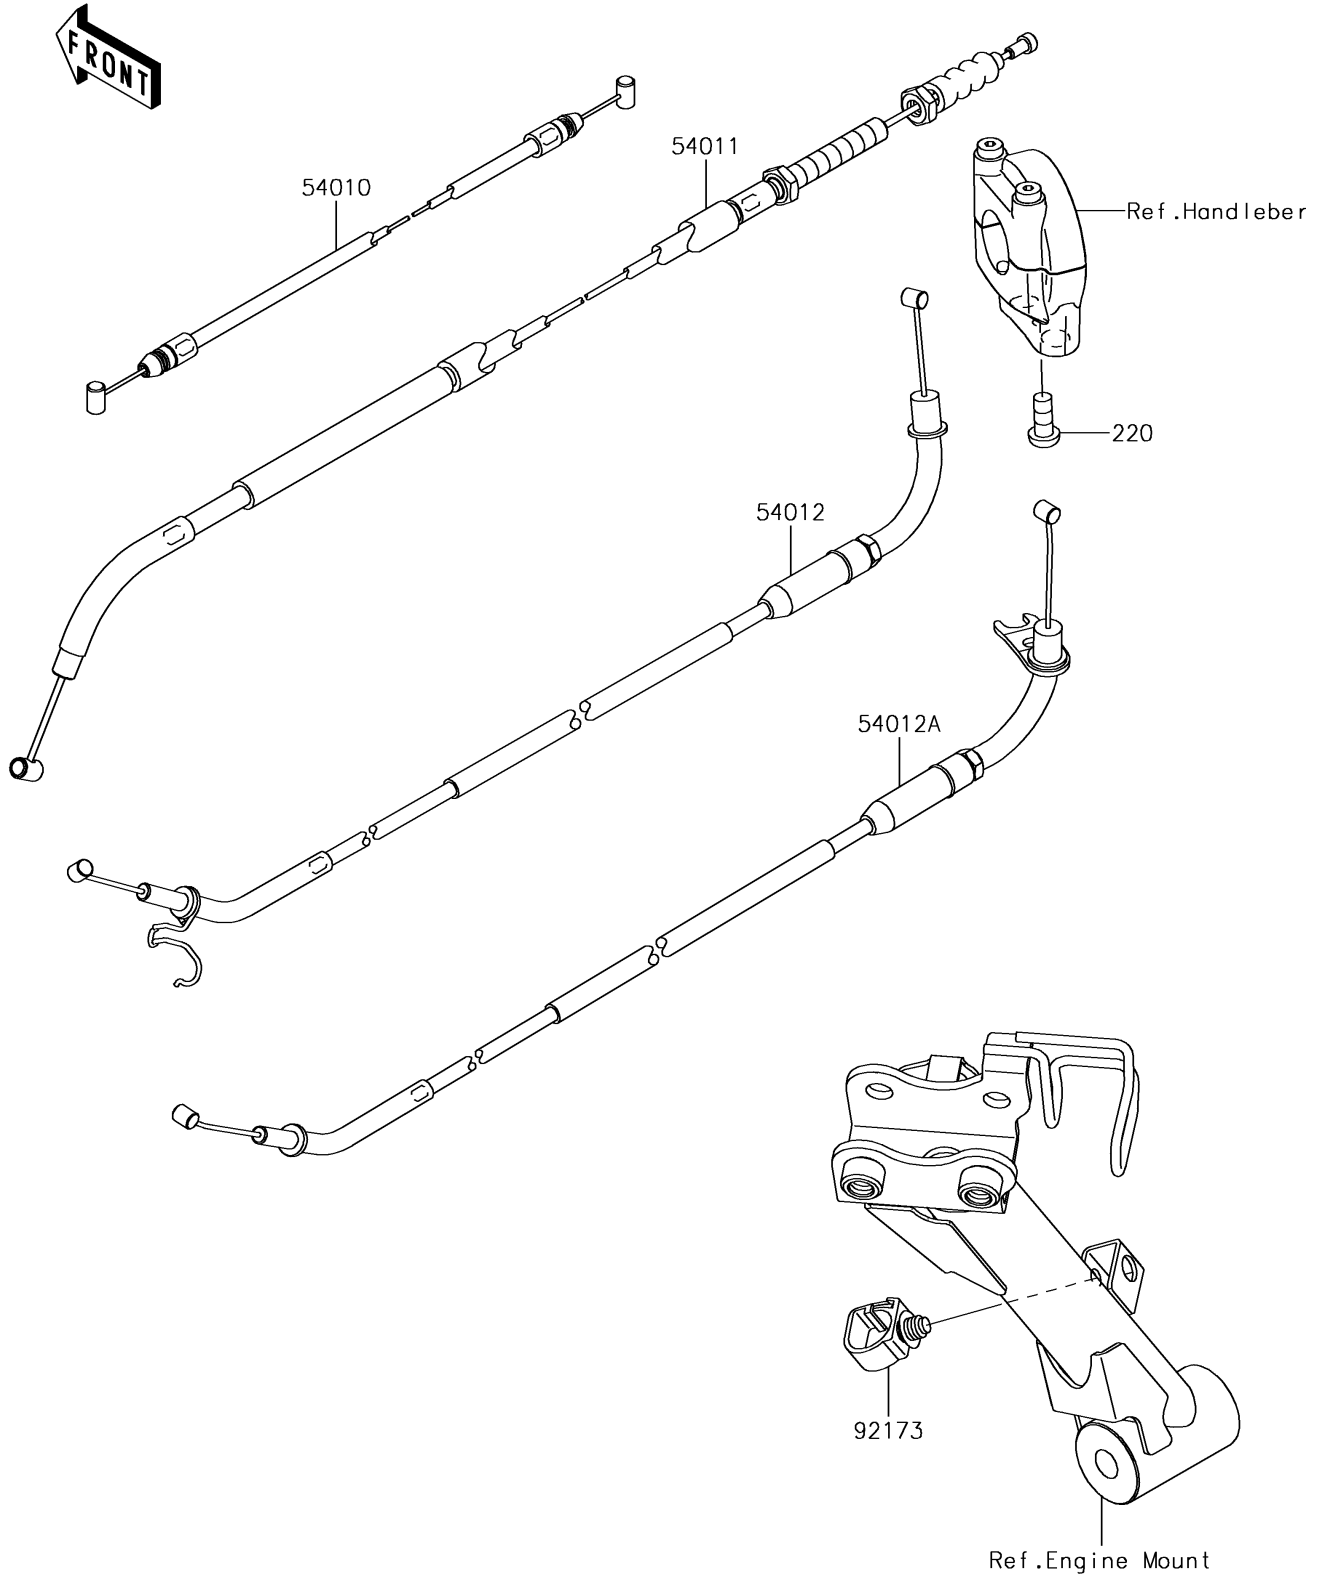

2018 Z900 RS PARTS DIAGRAM

Cables

F2540

2018 Z900 RS PARTS LIST

Cables

ITEM NAME	PART NUMBER	QUANTITY
SCREW-PAN-CROS,6X14 (Ref # 220)	220AB0614	1
CABLE,SEAT LOCK (Ref # 54010)	54010-0620	1
CABLE-CLUTCH (Ref # 54011)	54011-0624	1
CABLE-THROTTLE,OPENING (Ref # 54012)	54012-0656	1
CABLE-THROTTLE,CLOSING (Ref # 54012A)	54012-0657	1
CLAMP,HOLDER CLIP (Ref # 92173)	92173-0868	1