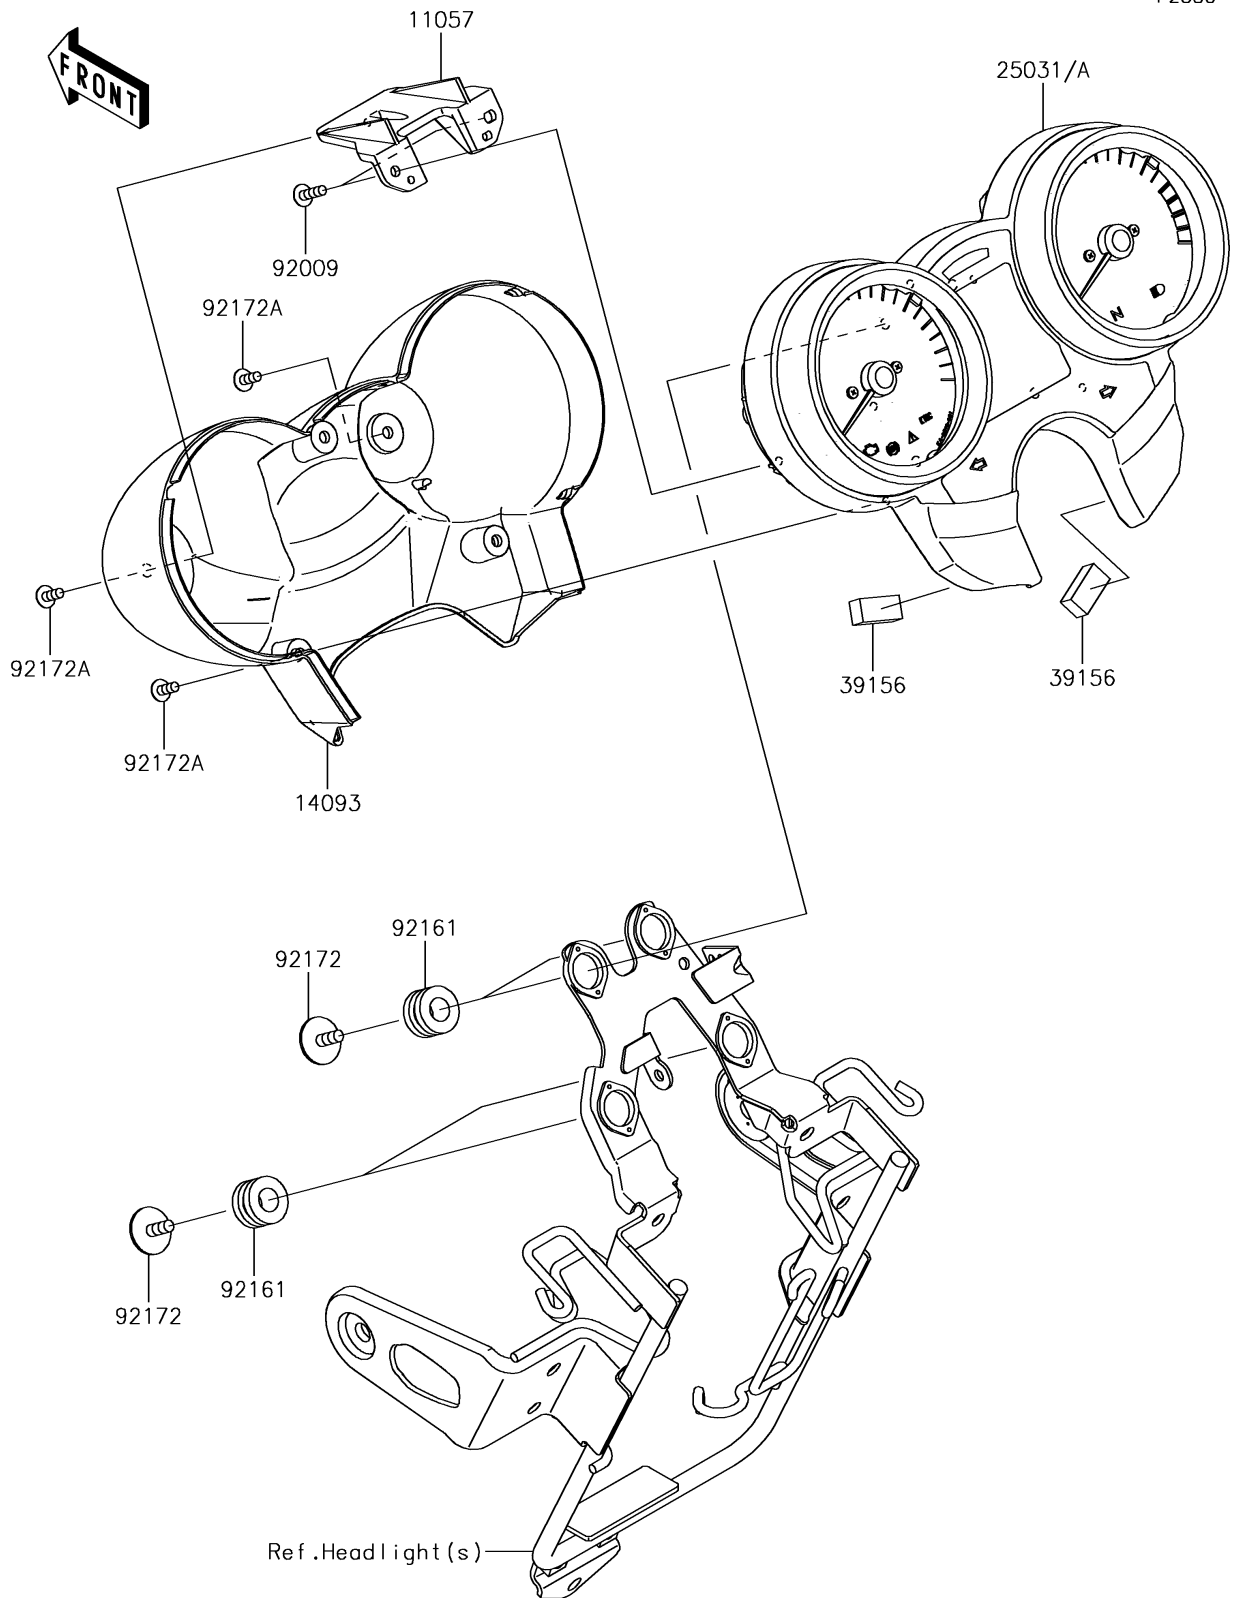

2018 Z900 RS PARTS DIAGRAM

Meter(s)

F2530

2018 Z900 RS PARTS LIST

Meter(s)

ITEM NAME	PART NUMBER	QUANTITY
BRACKET (Ref # 11057)	11057-0912	1
COVER (Ref # 14093)	14093-0628	1
PAD,10X20X8 (Ref # 39156)	39156-2294	1
SCREW,TAPPING,4X14 (Ref # 92009)	92009-1792	1
DAMPER,10X20X12 (Ref # 92161)	92161-2102	1
SCREW,TAPPING,WP,5X14 (Ref # 92172)	92172-0441	1
SCREW,4X10 (Ref # 92172A)	92172-1221	1