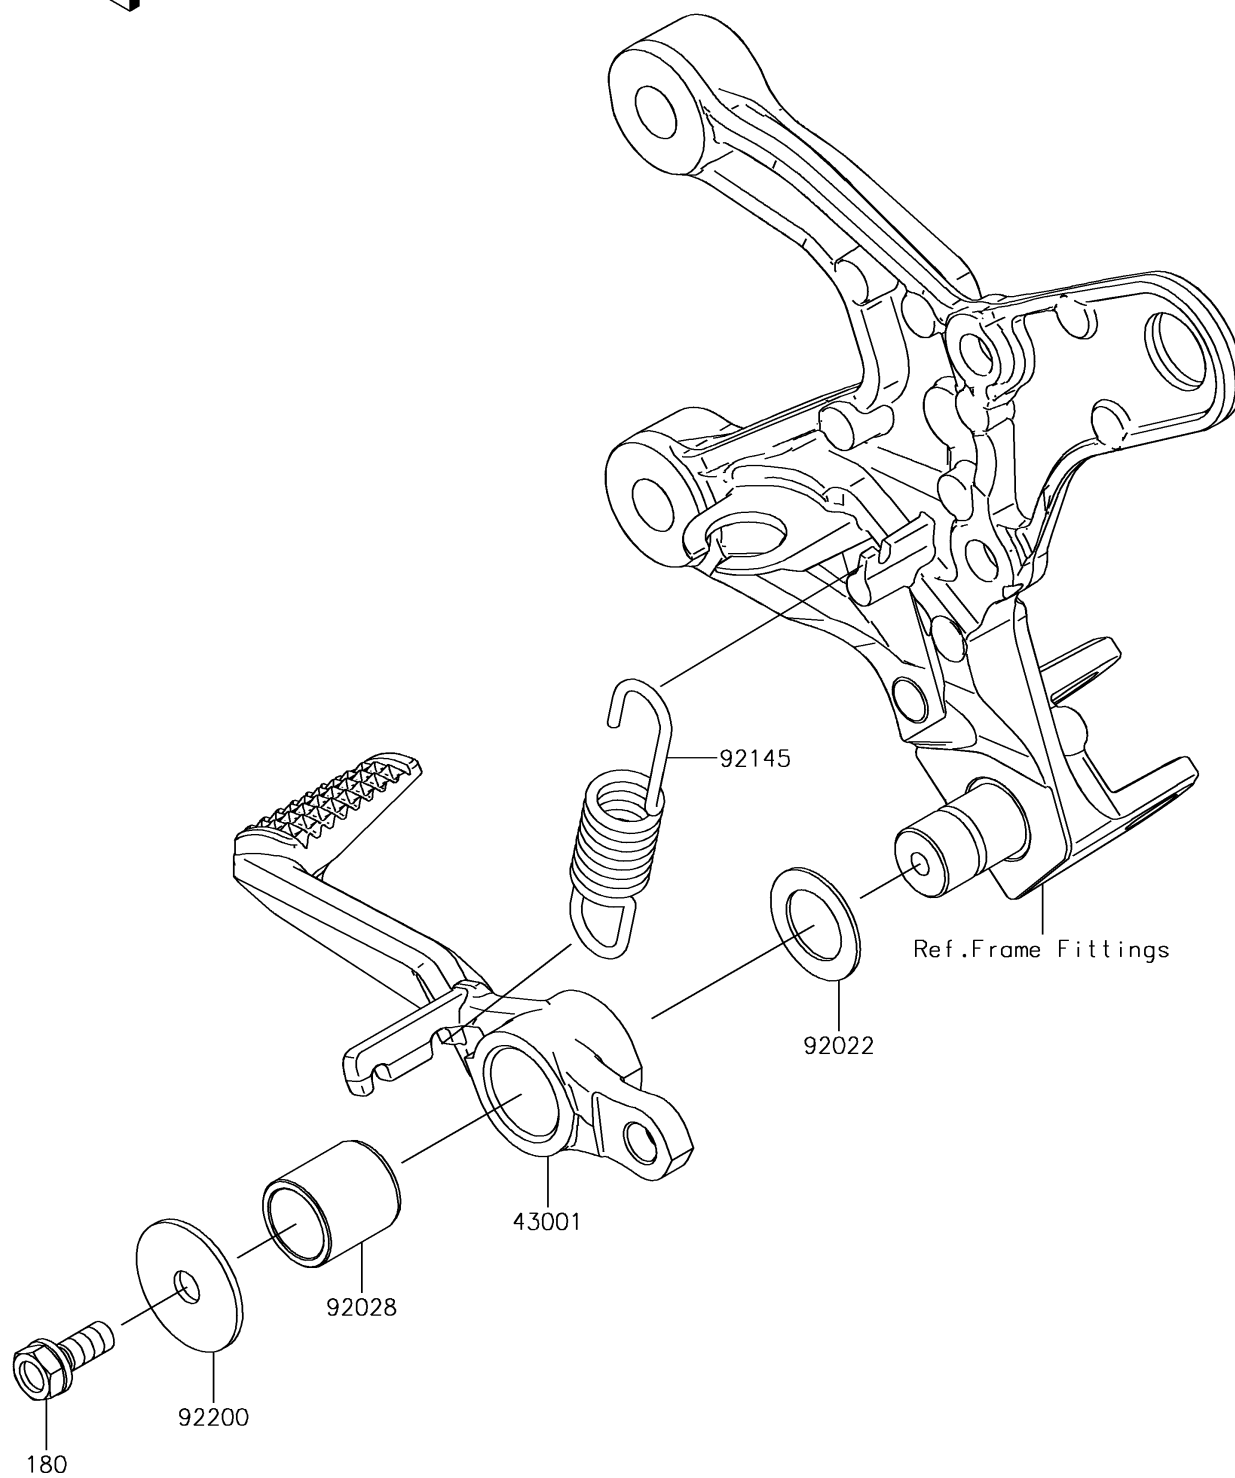

2018 Z900 RS PARTS DIAGRAM

Brake Pedal/Torque Link

F2260

2018 Z900 RS PARTS LIST

Brake Pedal/Torque Link

ITEM NAME	PART NUMBER	QUANTITY
BOLT-UPSET-WS,6X16 (Ref # 180)	180BA0616	1
LEVER-BRAKE (Ref # 43001)	43001-0760	1
WASHER,15.3X24X1 (Ref # 92022)	92022-326	1
BUSHING,BRAKE PEDAL (Ref # 92028)	92028-1282	1
SPRING,BRAKE PEDAL RETURN (Ref # 92145)	92145-0100	1
WASHER,7X28X1.6 (Ref # 92200)	92200-0279	1