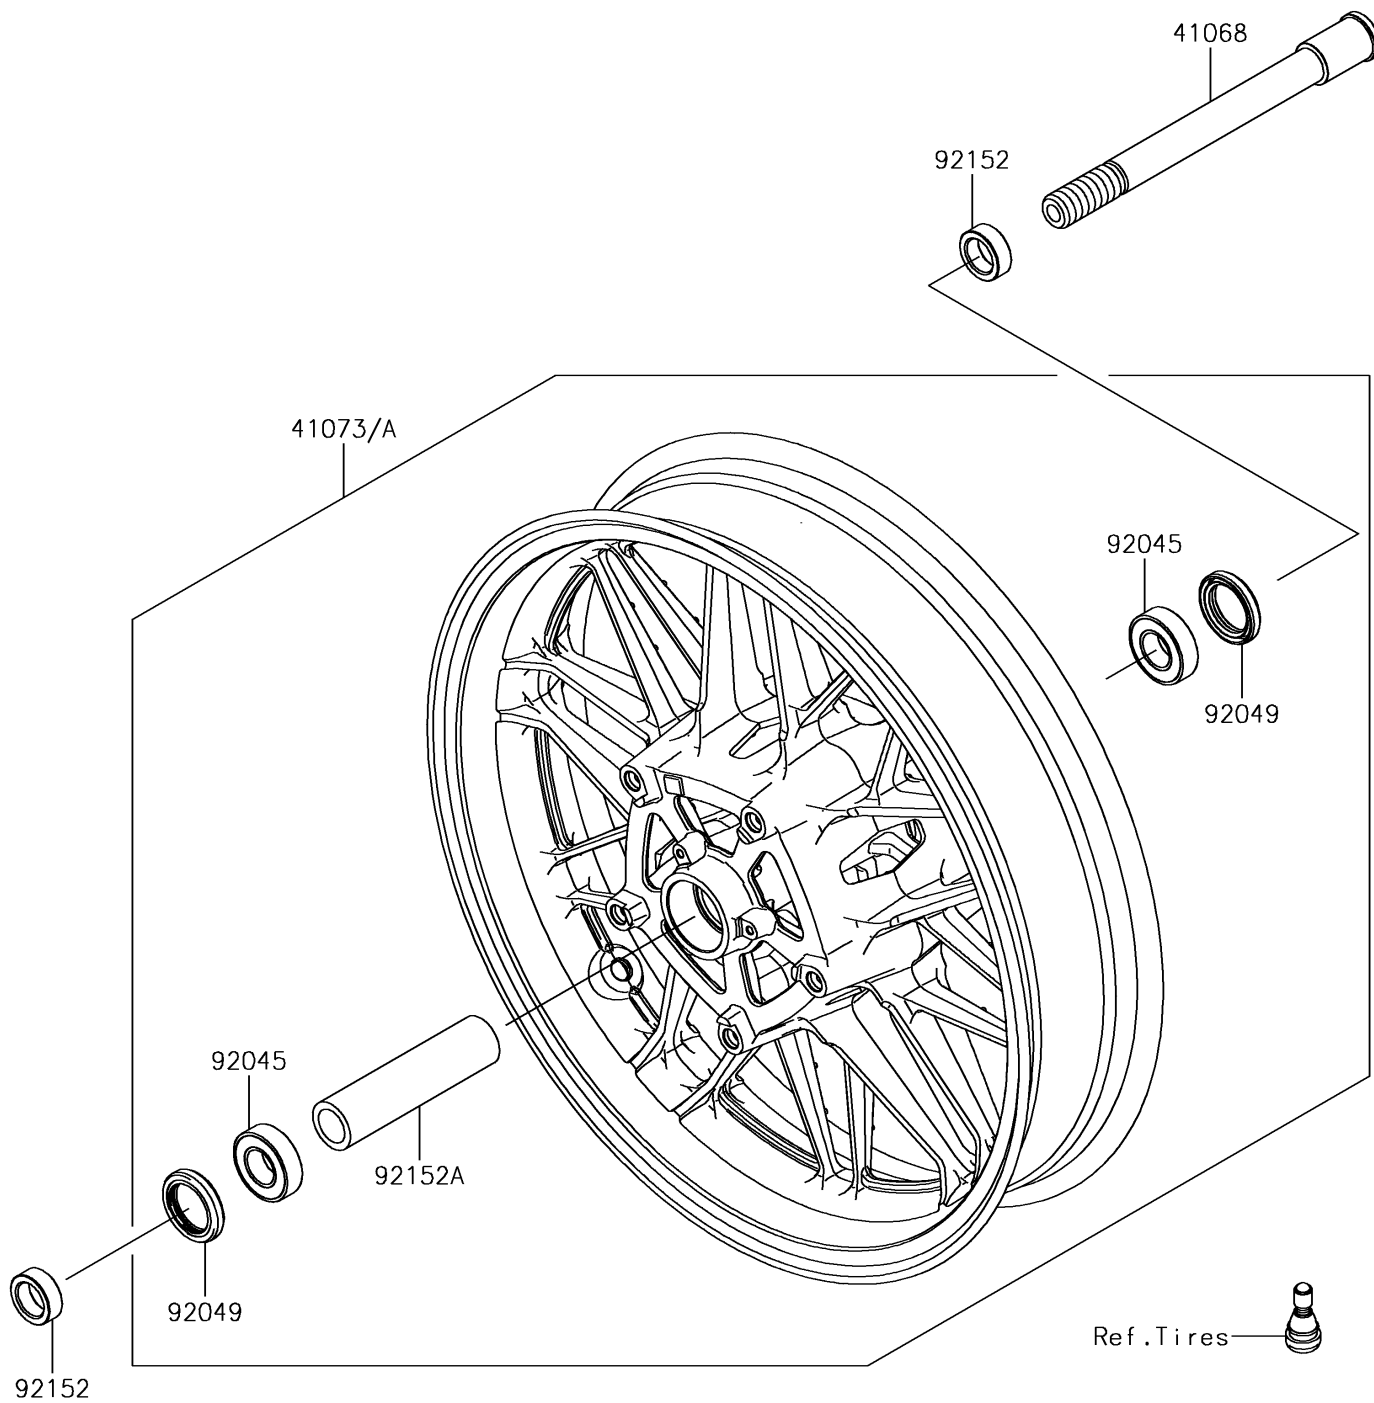

## 2018 Z900 RS PARTS DIAGRAM

Front Wheel

F2230

## 2018 Z900 RS PARTS LIST

Front Wheel

ITEM NAME	PART NUMBER	QUANTITY
AXLE,FR,20X199 (Ref # 41068)	41068-0618	1
WHEEL-ASSY,FR,G.BLACK (Ref # 41073)	41073-0722-18F	1
BEARING-BALL,20X42X12 (Ref # 92045)	92045-0820	1
SEAL-OIL,BJN30427-C3 (Ref # 92049)	92049-1057	1
COLLAR,20X30X10.5 (Ref # 92152)	92152-2420	1
COLLAR,20.2X29X115 (Ref # 92152A)	92152-2478	1