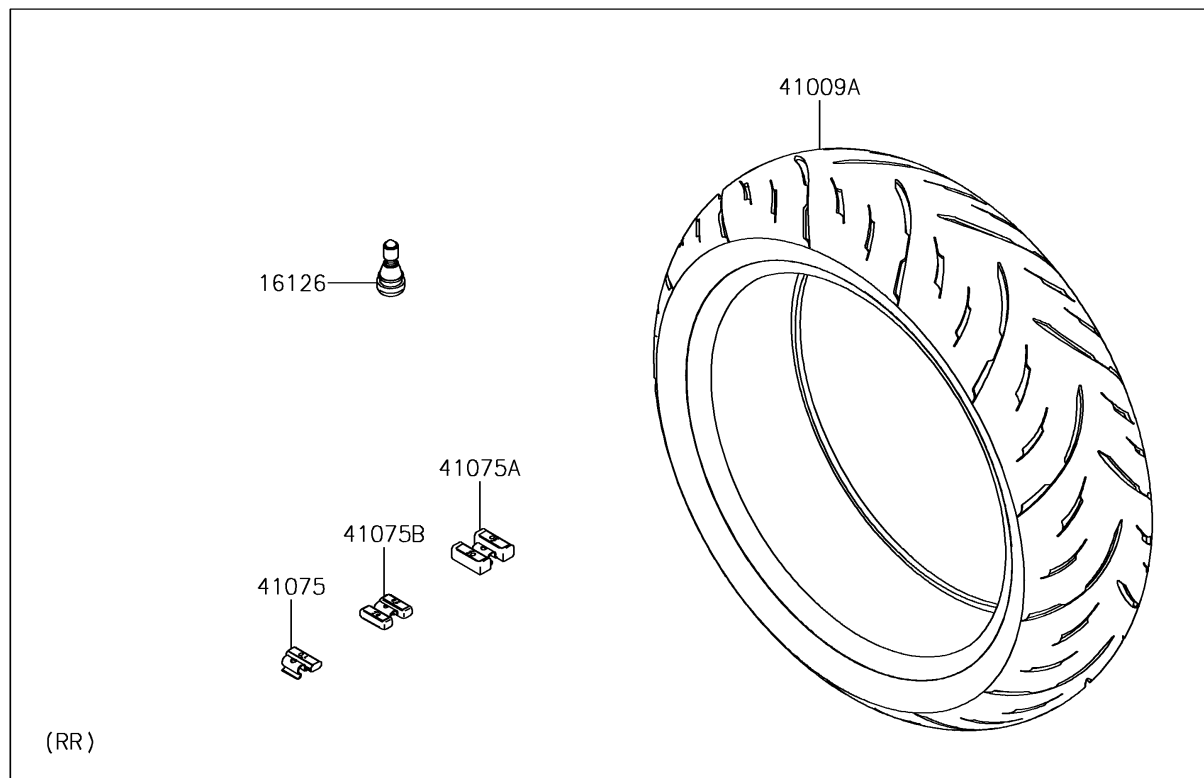

## 2018 Z900 RS PARTS DIAGRAM

Tires

F2210

## 2018 Z900 RS PARTS LIST

Tires

ITEM NAME	PART NUMBER	QUANTITY
VALVE,TIRE (Ref # 16126)	16126-1140	1
TIRE,FR,120/70ZR17(58W),GPR300 (Ref # 41009)	41009-0753	1
TIRE,RR,180/55ZR17(73W),GPR300 (Ref # 41009A)	41009-0754	1
BALANCER-WHEEL,10G,SILVER (Ref # 41075)	41075-0007	1
BALANCER-WHEEL,30G,SILVER (Ref # 41075A)	41075-0017	1
BALANCER-WHEEL,20G,SILVER (Ref # 41075B)	41075-0018	1