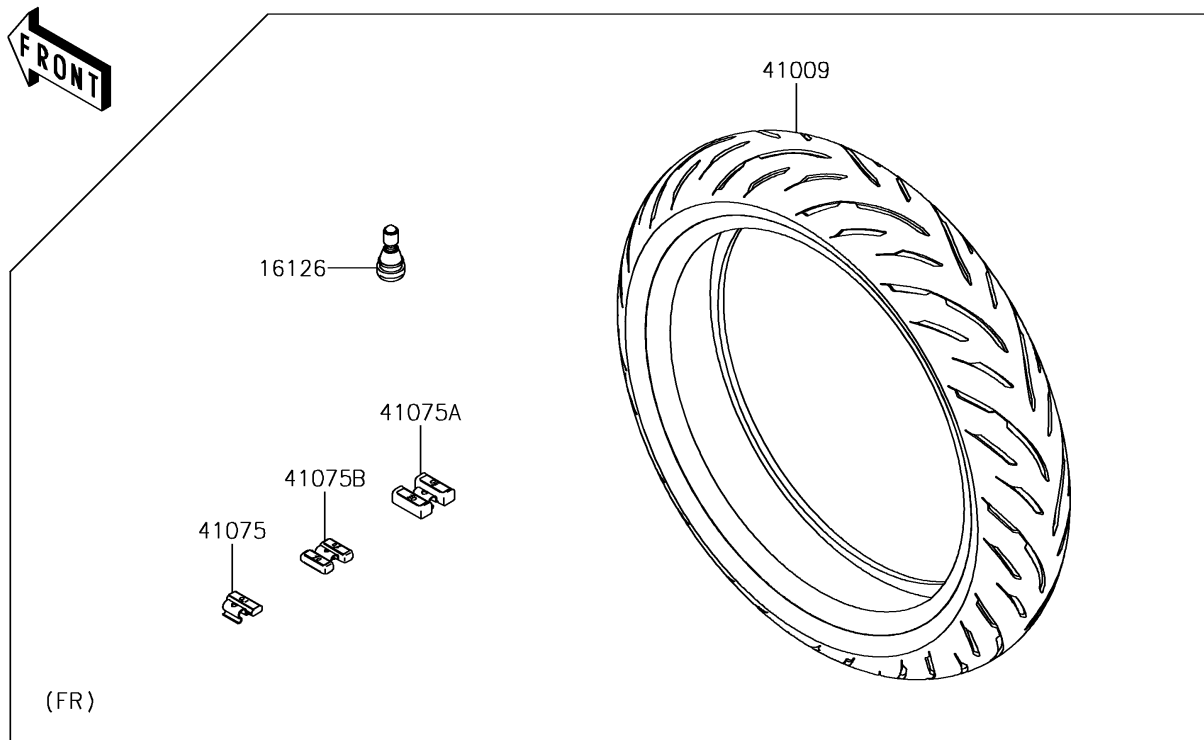

## 2018 Z900 RS PARTS DIAGRAM

Tires

F2210

## 2018 Z900 RS PARTS LIST

Tires

ITEM NAME	PART NUMBER	QUANTITY
VALVE,TIRE (Ref # 16126)	16126-1140	1
TIRE,FR,120/70ZR17(58W),GPR300 (Ref # 41009)	41009-0753	1
TIRE,RR,180/55ZR17(73W),GPR300 (Ref # 41009A)	41009-0754	1
BALANCER-WHEEL,10G,SILVER (Ref # 41075)	41075-0007	1
BALANCER-WHEEL,30G,SILVER (Ref # 41075A)	41075-0017	1
BALANCER-WHEEL,20G,SILVER (Ref # 41075B)	41075-0018	1