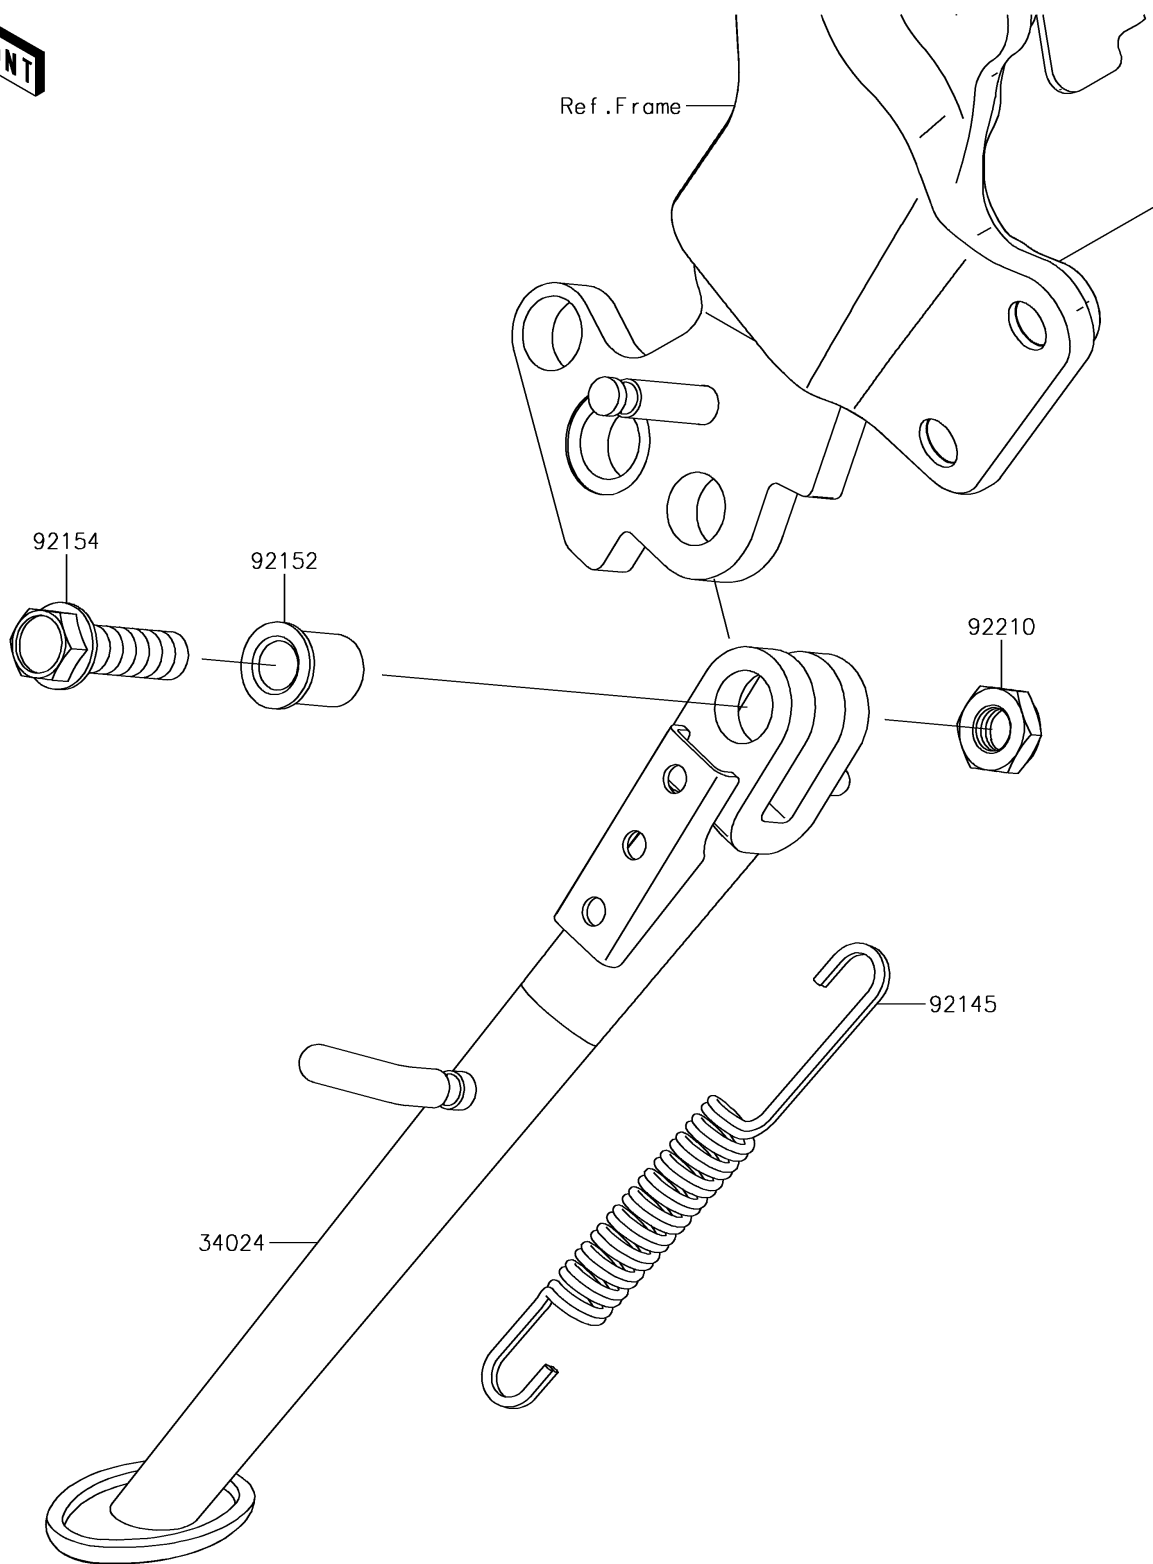

2018 Z900 RS PARTS DIAGRAM

Stand(s)

F2190

2018 Z900 RS PARTS LIST

Stand(s)

ITEM NAME	PART NUMBER	QUANTITY
STAND-SIDE,F.S.BLACK (Ref # 34024)	34024-0151-18R	1
SPRING,SIDE STAND (Ref # 92145)	92145-0562	1
COLLAR,10.2X15X20.1 (Ref # 92152)	92152-1828	1
BOLT,FLANGED,10X37 (Ref # 92154)	92154-2848	1
NUT,LOCK,10MM (Ref # 92210)	92210-1184	1