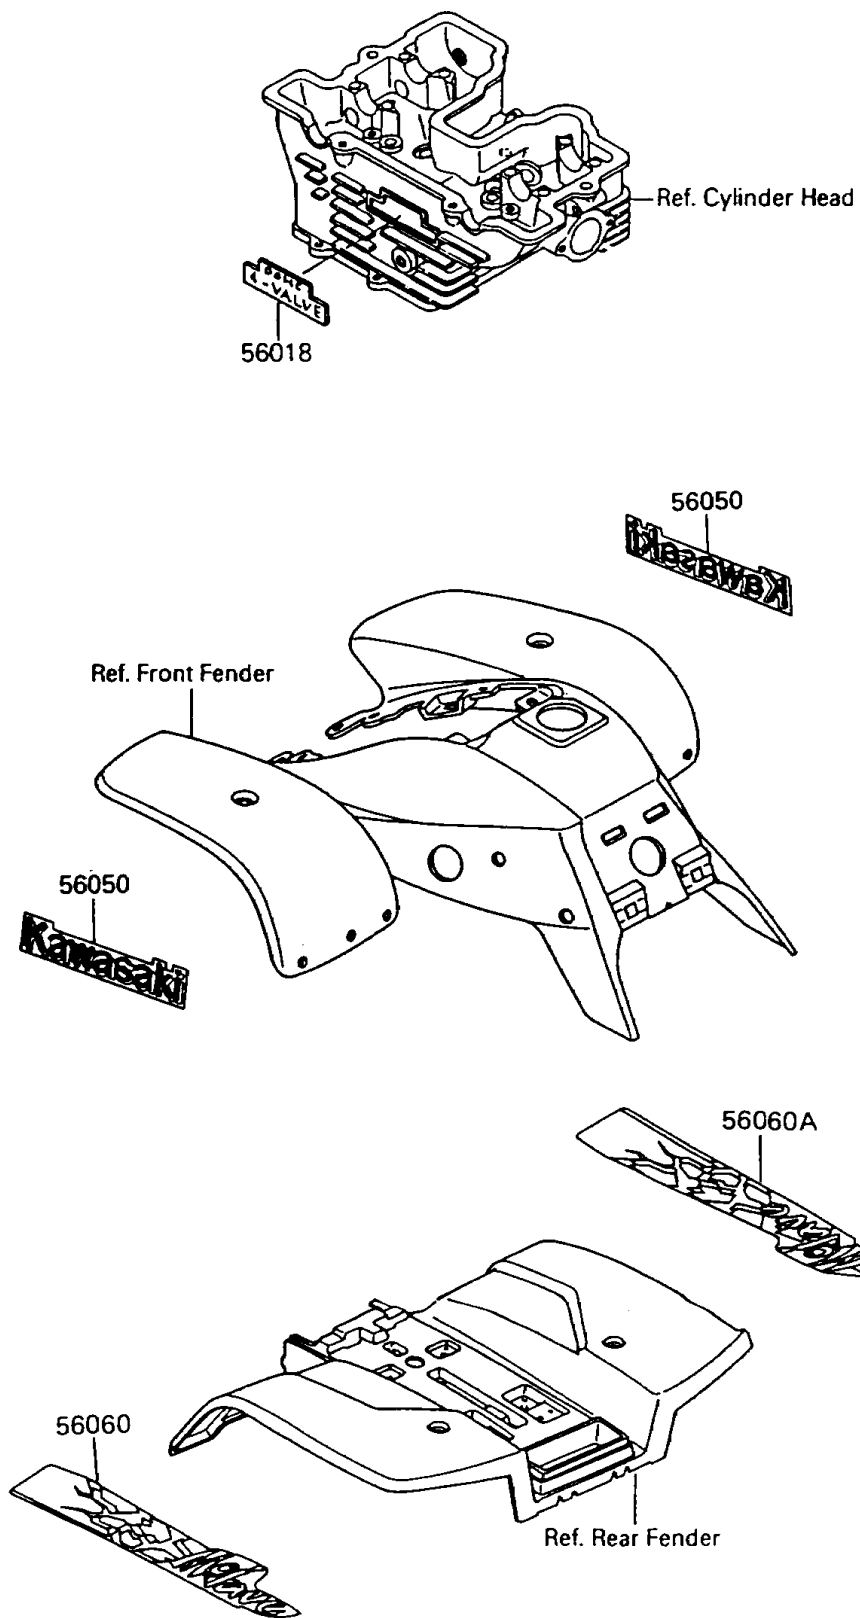

## 1994 Mojave® 250 PARTS DIAGRAM

Decals

F2861

## 1994 Mojave® 250 PARTS LIST

Decals

ITEM NAME	PART NUMBER	QUANTITY
MARK,CYLINDER HEAD (Ref # 56018)	56018-1483	1
MARK,FR FENDER,KAWASAKI (Ref # 56050)	56050-1862	1
PATTERN,RR FENDER,LH (Ref # 56060)	56060-1297	1
PATTERN,RR FENDER,RH (Ref # 56060A)	56060-1298	1