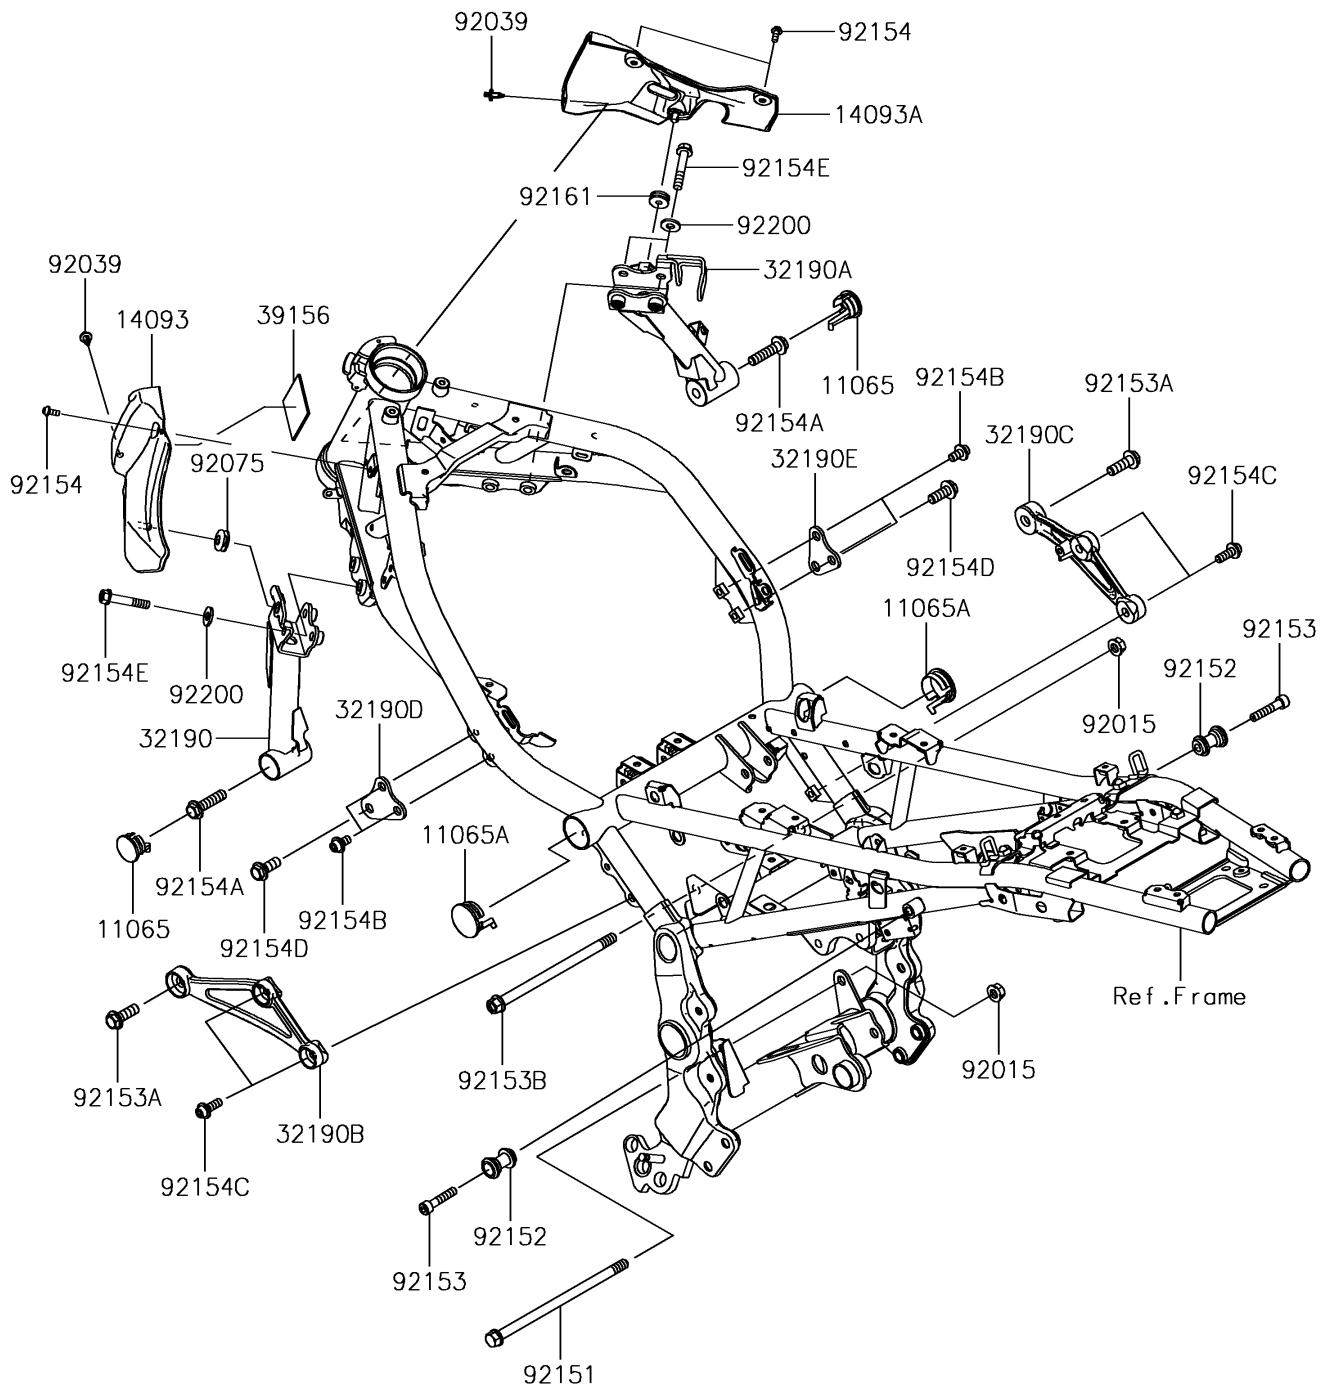

2018 Z900 RS PARTS DIAGRAM

Engine Mount

F2122

2018 Z900 RS PARTS LIST

Engine Mount

ITEM NAME	PART NUMBER	QUANTITY
CAP,27.4MM (Ref # 11065)	11065-0987	1
CAP,35.1MM (Ref # 11065A)	11065-0988	1
COVER,FRAME,LH (Ref # 14093)	14093-0620	1
COVER,FRAME,RH (Ref # 14093A)	14093-0621	1
BRACKET-ENGINE,LH,BLACK (Ref # 32190)	32190-0744-10	1
BRACKET-ENGINE,RH,BLACK (Ref # 32190A)	32190-0745-10	1
BRACKET-ENGINE,CYL.,LH,F.S.BLK (Ref # 32190B)	32190-0757-18R	1
BRACKET-ENGINE,CYL.,RH,F.S.BLK (Ref # 32190C)	32190-0758-18R	1
BRACKET-ENGINE,HEAD,LH,BLACK (Ref # 32190D)	32190-0759-10	1
BRACKET-ENGINE,HEAD,RH,BLACK (Ref # 32190E)	32190-0760-10	1
PAD,50X50X2 (Ref # 39156)	39156-2235	1
NUT,FLANGED,10MM (Ref # 92015)	92015-1180	1
RIVET (Ref # 92039)	92039-0068	1
DAMPER (Ref # 92075)	92075-1067	1
BOLT,FLANGED,10X190 (Ref # 92151)	92151-1915	1
COLLAR (Ref # 92152)	92152-2403	1
BOLT,SOCKET,8X40 (Ref # 92153)	92153-0517	1
BOLT,FLANGED,10X30 (Ref # 92153A)	92153-0801	1
BOLT,FLANGED,10X170 (Ref # 92153B)	92153-1428	1
BOLT,SOCKET,5X12 (Ref # 92154)	92154-0917	1
BOLT,FLANGED,10X40 (Ref # 92154A)	92154-2743	1
BOLT,SOCKET,8X14 (Ref # 92154B)	92154-2745	1
BOLT,SOCKET,8X22 (Ref # 92154C)	92154-2746	1
BOLT,FLANGED,10X25 (Ref # 92154D)	92154-2747	1
BOLT,FLANGED,8X45 (Ref # 92154E)	92154-3733	1
DAMPER,6X20X7.5 (Ref # 92161)	92161-1991	1
WASHER,8.5X18X2.3 (Ref # 92200)	92200-1213	1