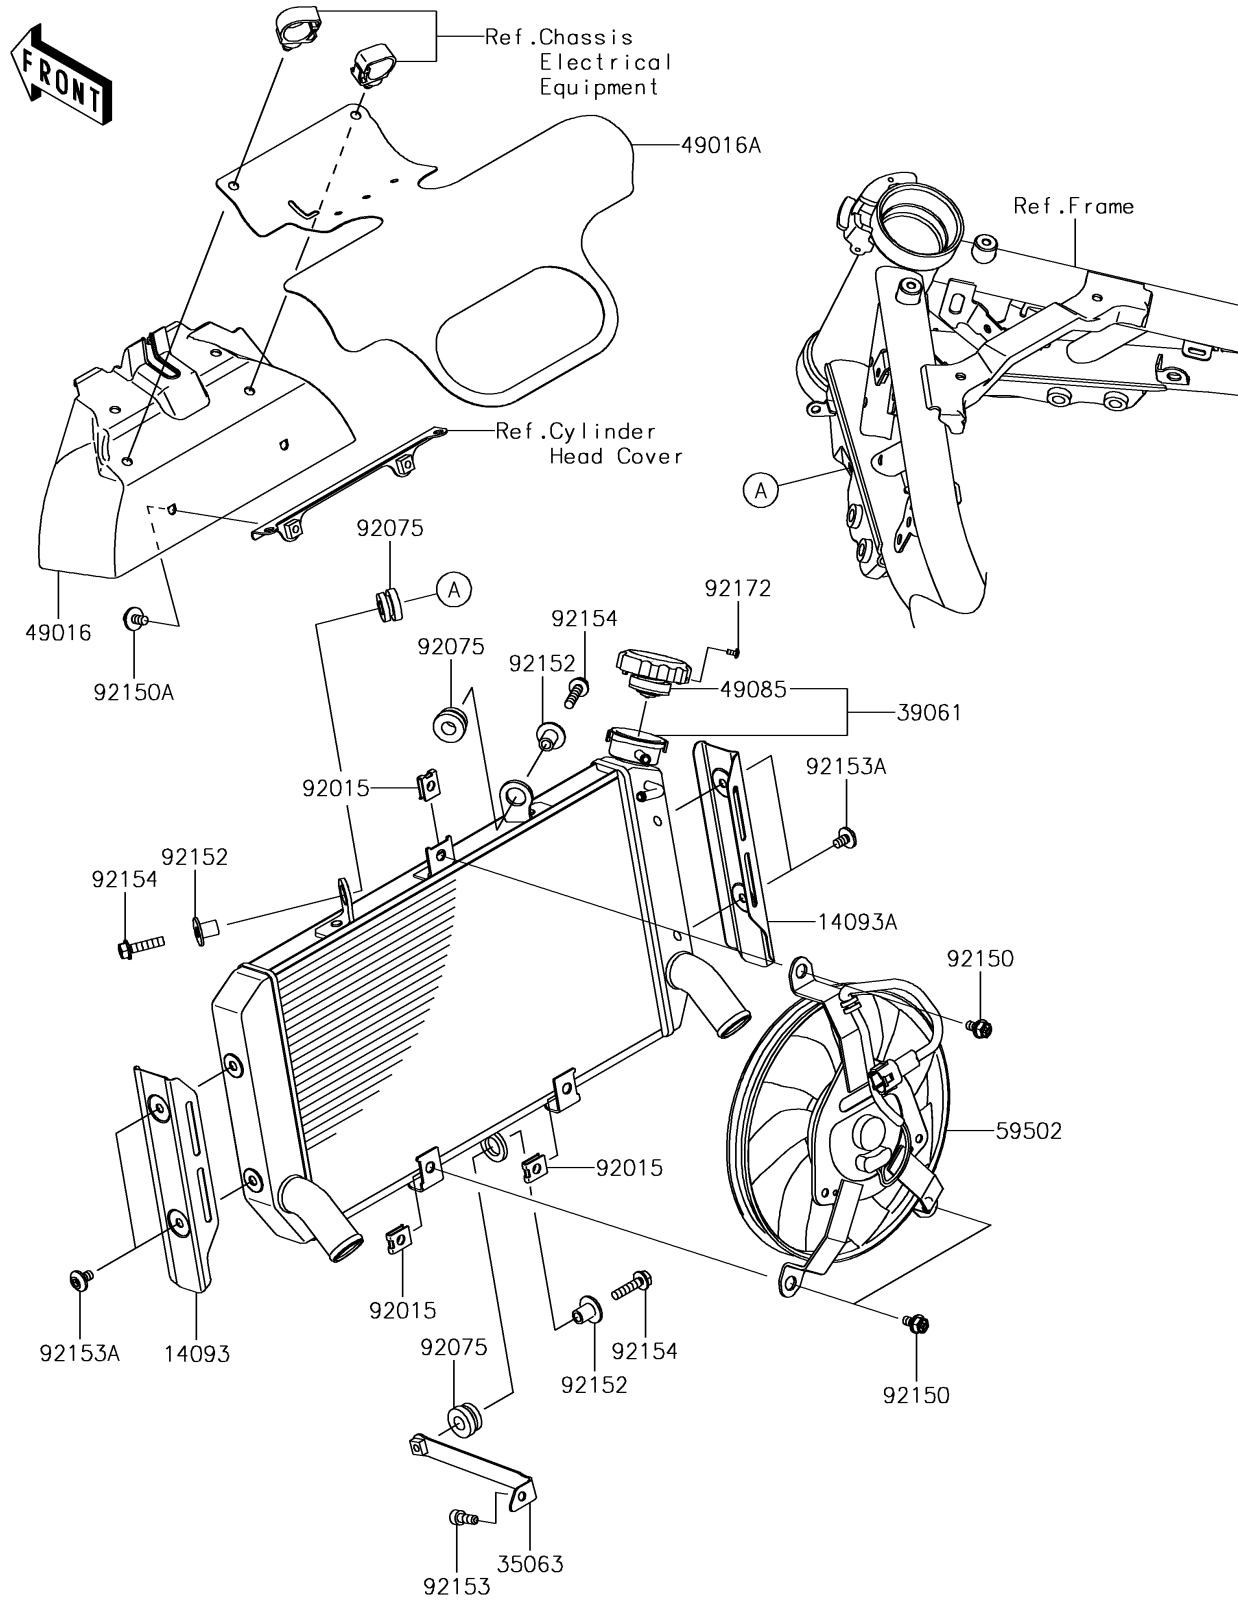

2018 Z900 RS PARTS DIAGRAM

Radiator

E3032

2018 Z900 RS PARTS LIST

Radiator

ITEM NAME	PART NUMBER	QUANTITY
COVER,RADIATOR,LH,SILVER (Ref # 14093)	14093-0647-28Z	1
COVER,RADIATOR,RH,SILVER (Ref # 14093A)	14093-0648-28Z	1
STAY (Ref # 35063)	35063-1395	1
RADIATOR-ASSY (Ref # 39061)	39061-0749	1
COVER-SEAL,HEAT (Ref # 49016)	49016-0647	1
COVER-SEAL,HEAT (Ref # 49016A)	49016-0648	1
CAP-ASSY-PRESSURE (Ref # 49085)	49085-1075	1
FAN-ASSY (Ref # 59502)	59502-0618	1
NUT (Ref # 92015)	92015-1487	1
DAMPER,RUBBER (Ref # 92075)	92075-1123	1
BOLT,6X12 (Ref # 92150)	92150-1186	1
BOLT,6X12 (Ref # 92150A)	92150-1891	1
COLLAR (Ref # 92152)	92152-0667	1
BOLT,SOCKET,6X16 (Ref # 92153)	92153-1344	1
BOLT,SOCKET,6X10 (Ref # 92153A)	92153-1628	1
BOLT,FLANGED,6X25 (Ref # 92154)	92154-2846	1
SCREW,TAPPING,3X6 (Ref # 92172)	92172-1225	1