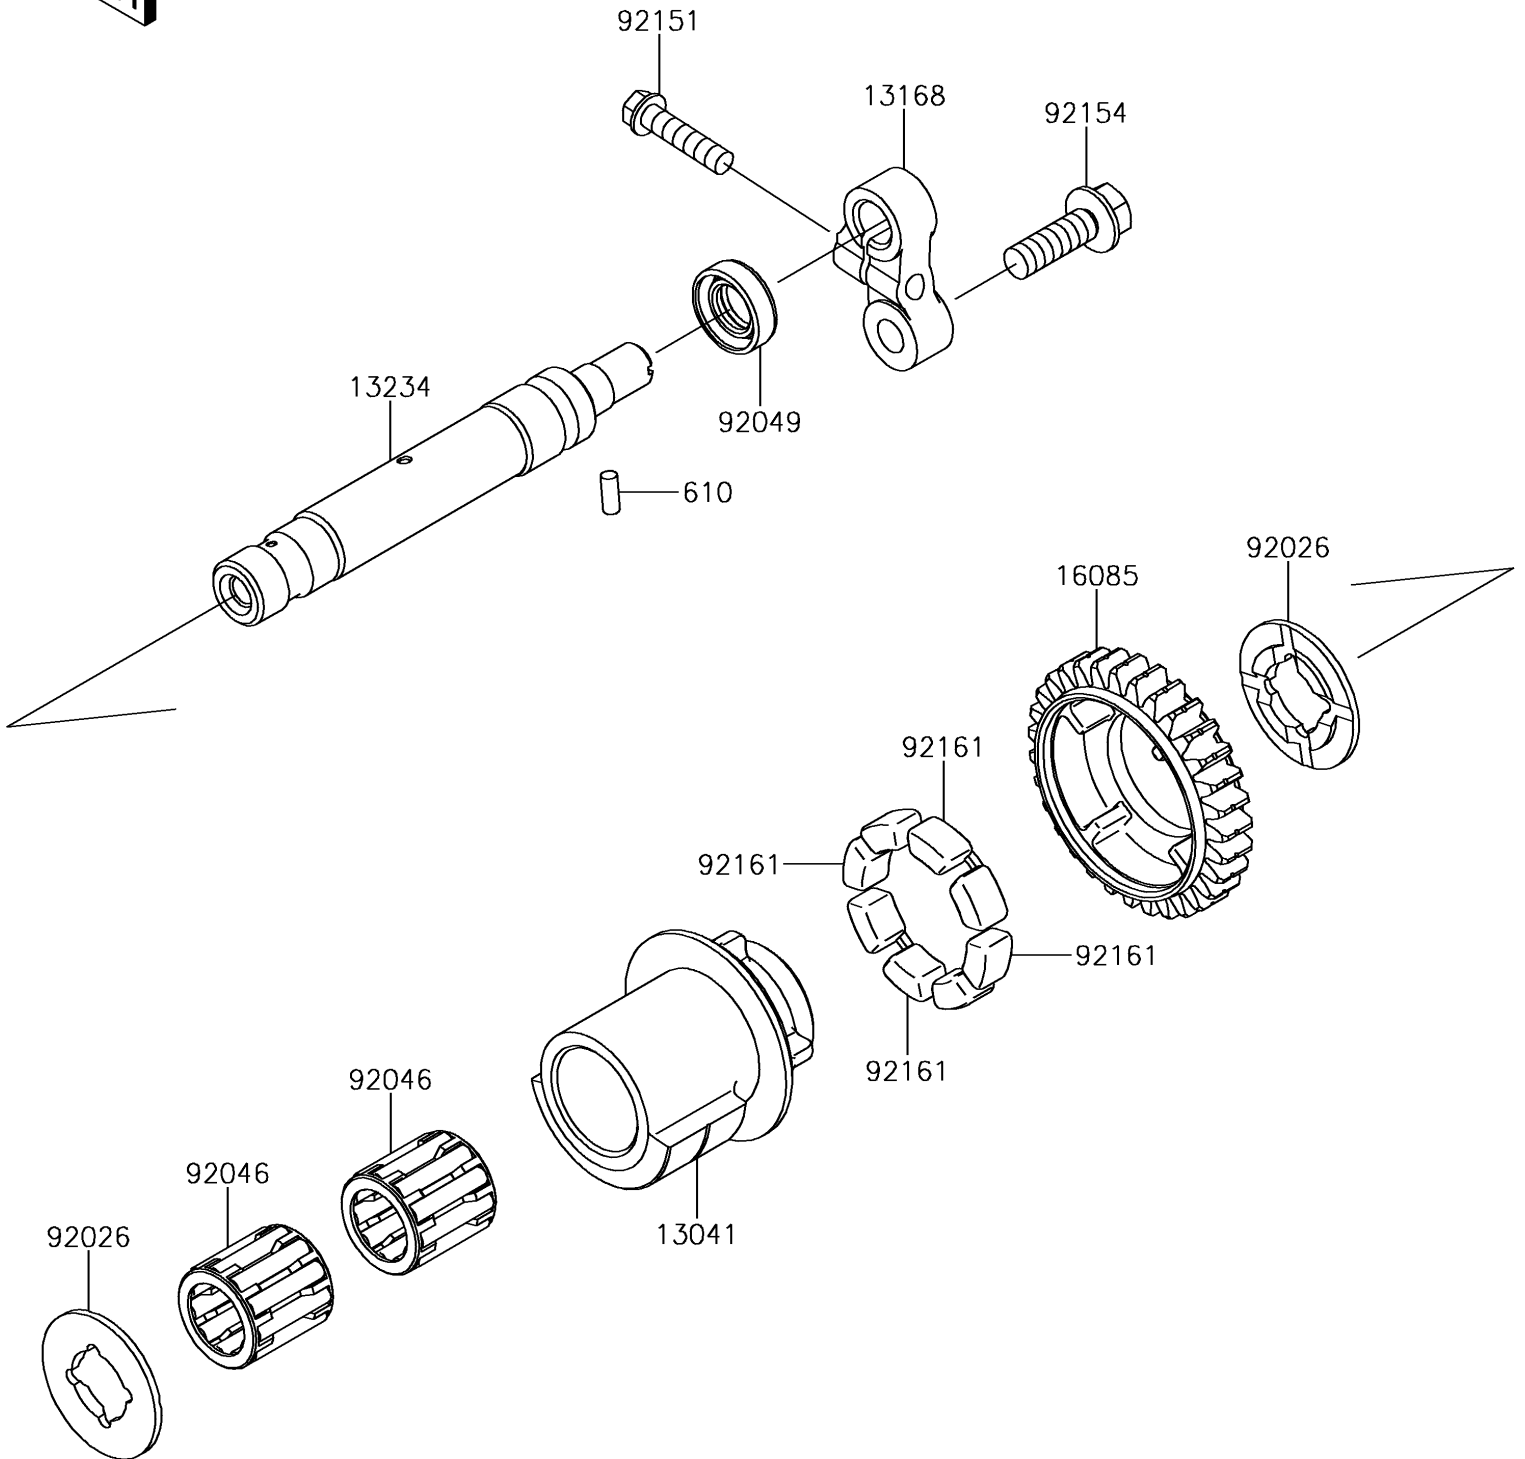

2018 Z900 RS PARTS DIAGRAM

Balancer

E1323

2018 Z900 RS PARTS LIST

Balancer

ITEM NAME	PART NUMBER	QUANTITY
BALANCER (Ref # 13041)	13041-0559	1
LEVER (Ref # 13168)	13168-0115	1
SHAFT-COMP (Ref # 13234)	13234-0038	1
GEAR,BALANCER,31T (Ref # 16085)	16085-0134	1
ROLLER,4X10 (Ref # 610)	610A0410	1
SPACER (Ref # 92026)	92026-0082	1
BEARING-NEEDLE (Ref # 92046)	92046-1266	1
SEAL-OIL,TC 12X22X7 (Ref # 92049)	92049-2204	1
BOLT,FLANGED-SMALL,6X25 (Ref # 92151)	92151-1930	1
BOLT,FLANGED,8X25 (Ref # 92154)	92154-0413	1
DAMPER (Ref # 92161)	92161-1055	1