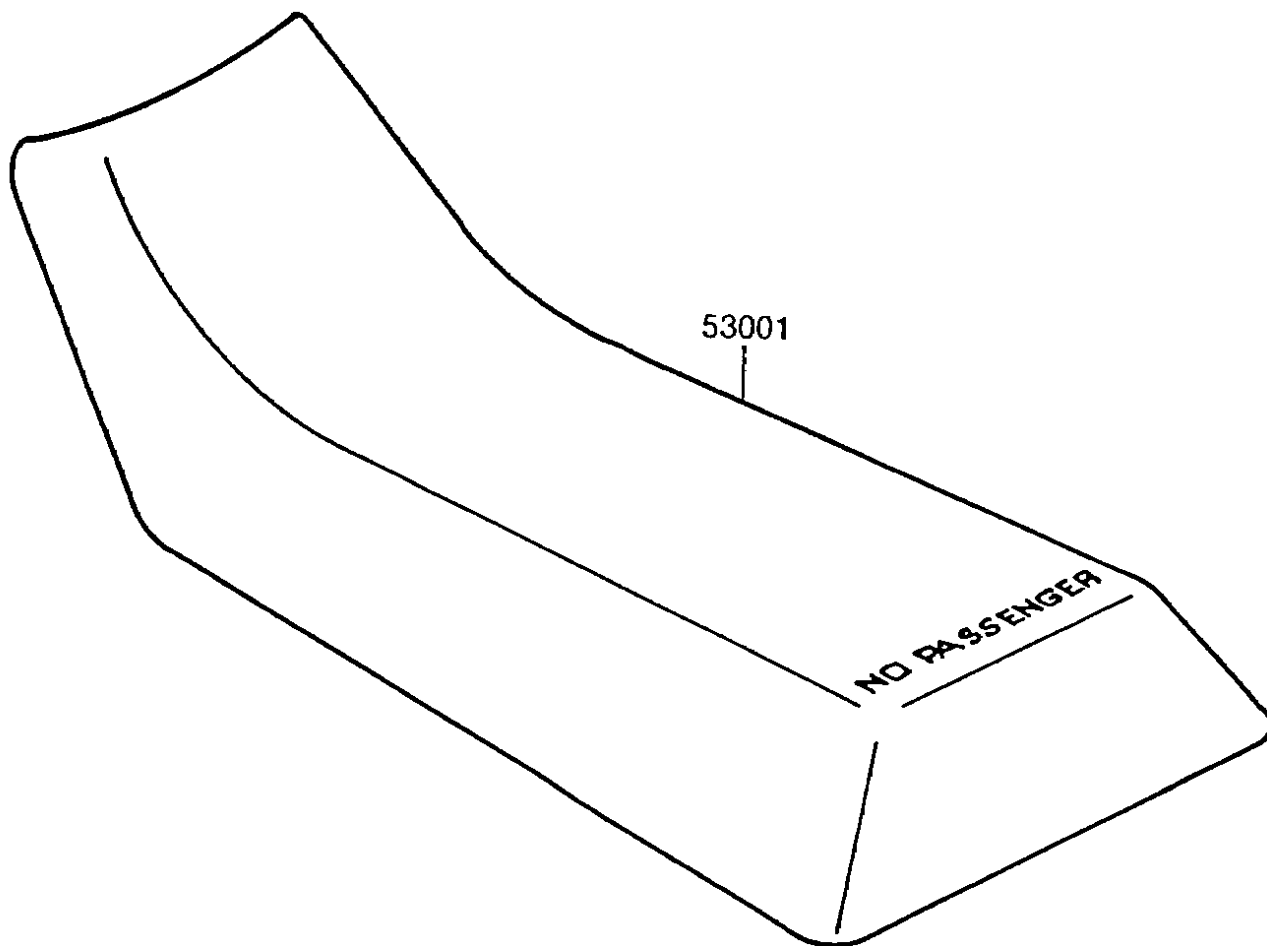

1994 Mojave® 250 PARTS DIAGRAM

Seat

F2510

1994 Mojave® 250 PARTS LIST

Seat

ITEM NAME	PART NUMBER	QUANTITY
SEAT-ASSY,J.S.VIOLET (Ref # 53001)	53001-1537-PJ	1