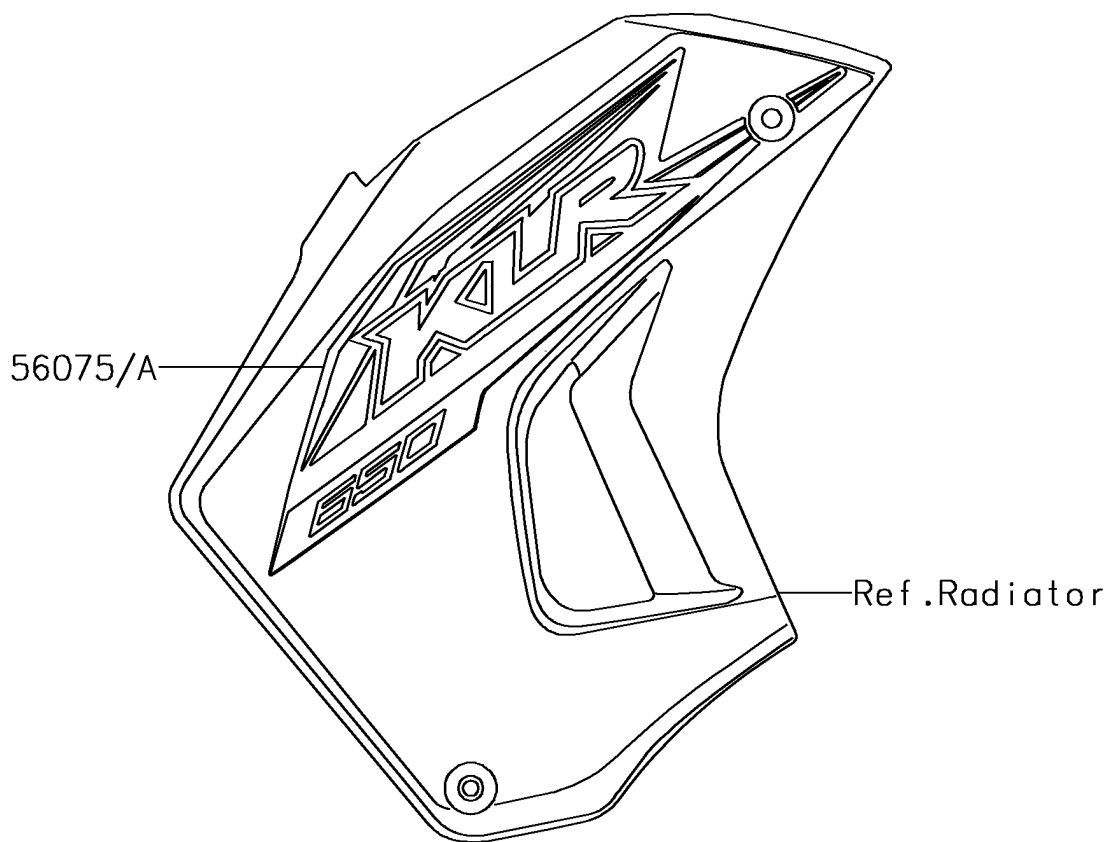

2018 KLR™650 PARTS DIAGRAM

Decals(Black)(EJF)

F2861

2018 KLR™650 PARTS LIST

Decals(Black)(EJF)

ITEM NAME	PART NUMBER	QUANTITY
PATTERN,SHROUD,LH (Ref # 56075)	56075-3843	1
PATTERN,SHROUD,RH (Ref # 56075A)	56075-3844	1