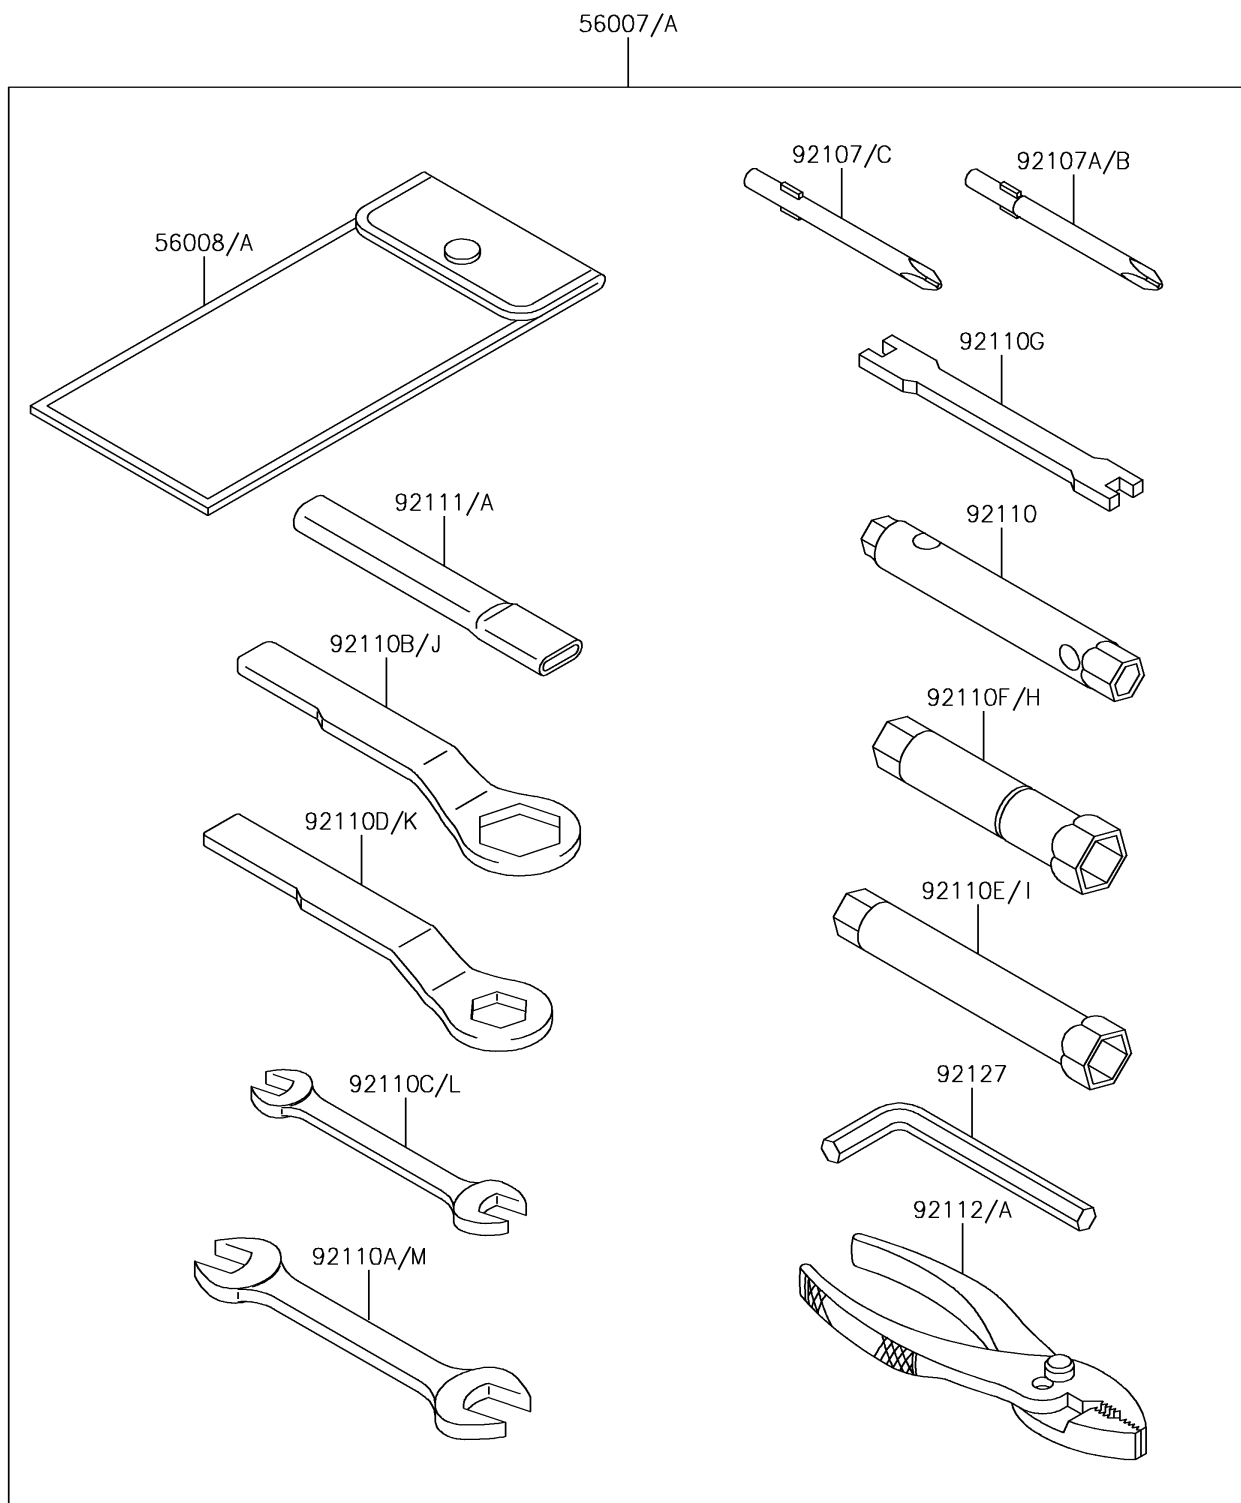

## 2018 KLR™650 PARTS DIAGRAM

Owner's Tools

F2810

## 2018 KLR™650 PARTS LIST

Owner's Tools

ITEM NAME	PART NUMBER	QUANTITY
TOOL-KIT (Ref # 56007A)	56007-0127	1
BAG,TOOL (Ref # 56008)	56008-0036	1
TOOL-DRIVER,#2PHILLIPS (Ref # 92107)	92107-0020	1
TOOL-DRIVER,#3PHILLIPS (Ref # 92107A)	92107-0021	1
TOOL-WRENCH,BOX,8X10 (Ref # 92110)	92110-0049	1
TOOL-WRENCH,OPEN END,14X17 (Ref # 92110A)	92110-0057	1
TOOL-WRENCH,BOX END,27MM (Ref # 92110B)	92110-0065	1
TOOL-WRENCH,OPEN END,10X12 (Ref # 92110C)	92110-0564	1
TOOL-WRENCH,BOX END,19MM (Ref # 92110D)	92110-0578	1
TOOL-WRENCH,BOX,12MM (Ref # 92110E)	92110-0579	1
TOOL-WRENCH,BOX,18MM (Ref # 92110F)	92110-0580	1
TOOL-BAR,WRENCH (Ref # 92111)	92111-0008	1
TOOL-PLIERS (Ref # 92112)	92112-0007	1
TOOL-WRENCH,ALLEN,6MM (Ref # 92127)	92127-003	1