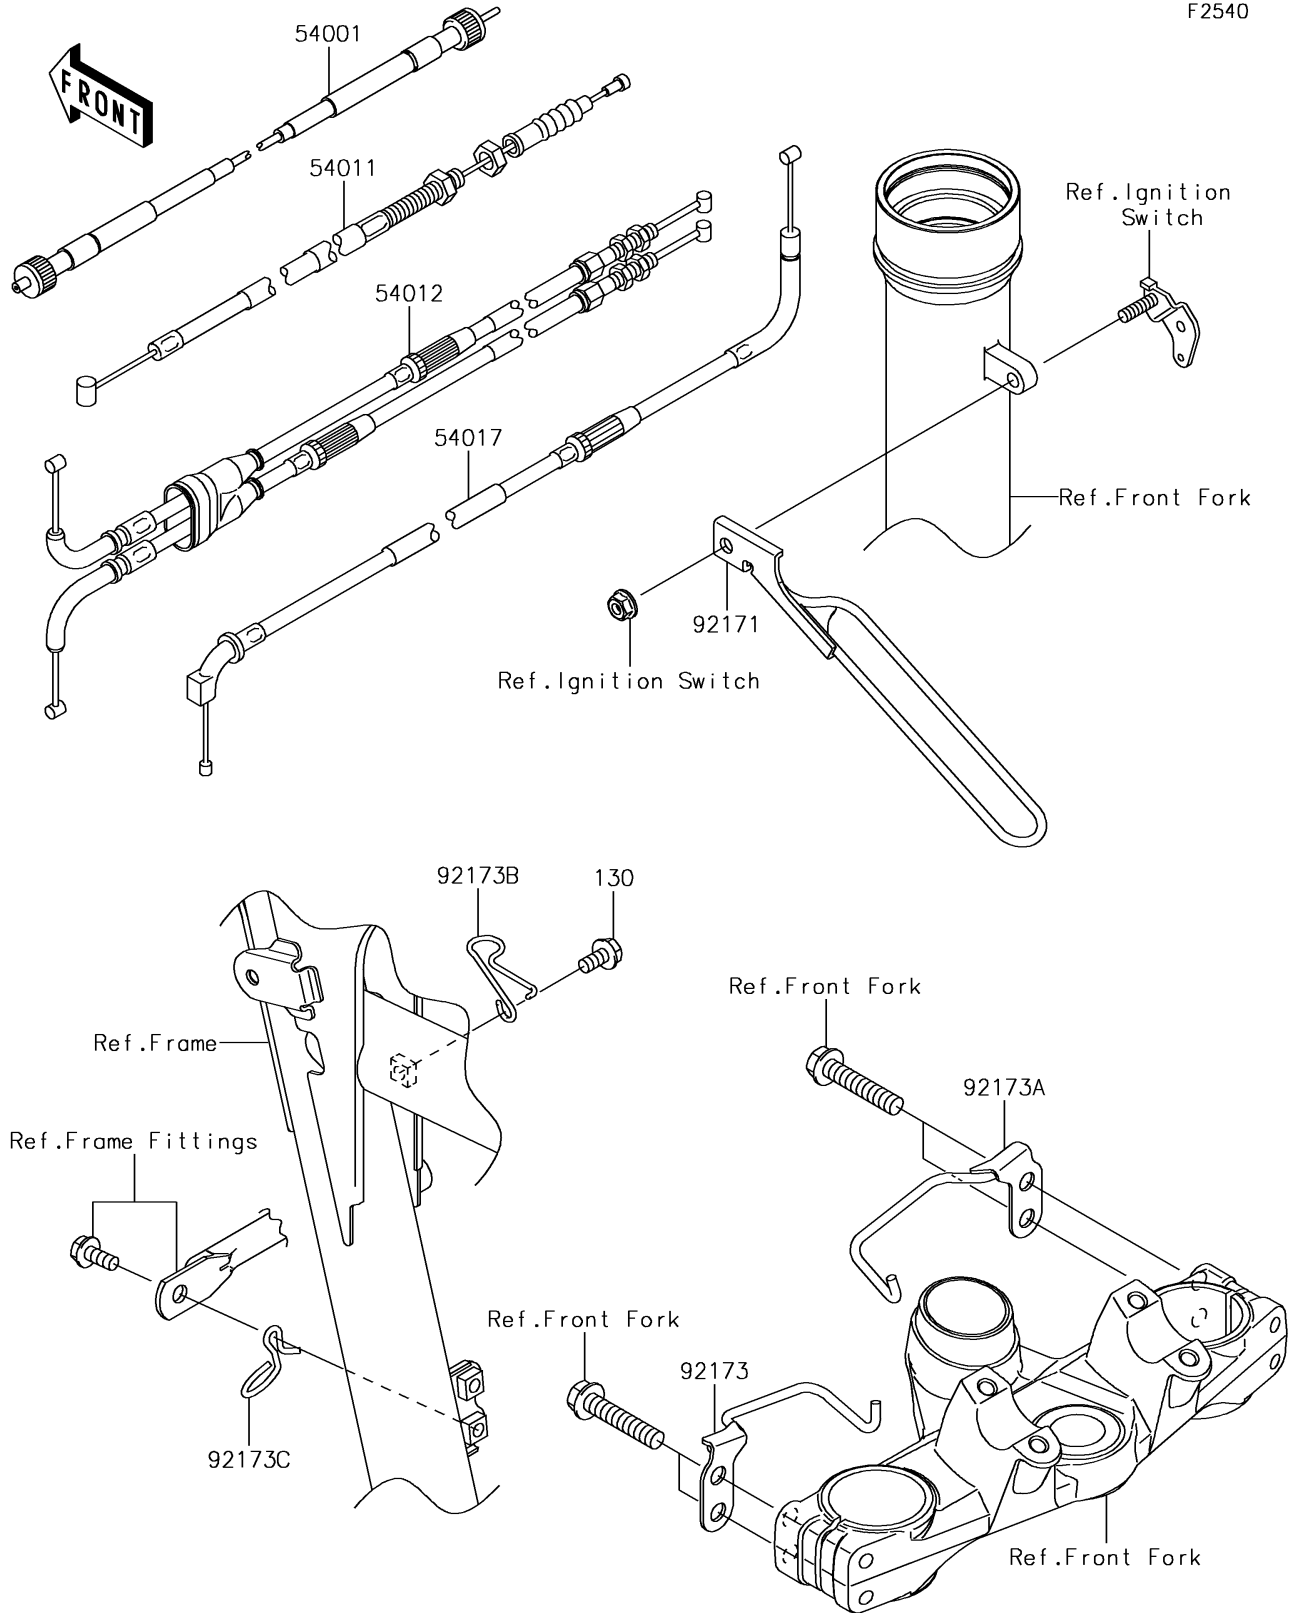

## 2018 KLR™650 PARTS DIAGRAM

Cables

F2540

## 2018 KLR™650 PARTS LIST

### Cables

ITEM NAME	PART NUMBER	QUANTITY
BOLT-FLANGED,6X10 (Ref # 130)	130BB0610	1
CABLE-SPEEDMETER (Ref # 54001)	54001-0026	1
CABLE-CLUTCH (Ref # 54011)	54011-0556	1
CABLE-THROTTLE (Ref # 54012)	54012-0184	1
CABLE-STARTER (Ref # 54017)	54017-0042	1
CLAMP,CABLE (Ref # 92171)	92171-0941	1
CLAMP,UPP BRACKET,LH (Ref # 92173)	92173-0206	1
CLAMP,UPP BRACKET,RH (Ref # 92173A)	92173-0207	1
CLAMP,2.3MM DIA. (Ref # 92173B)	92173-0213	1
CLAMP,2.9MM DIA. (Ref # 92173C)	92173-1865	1