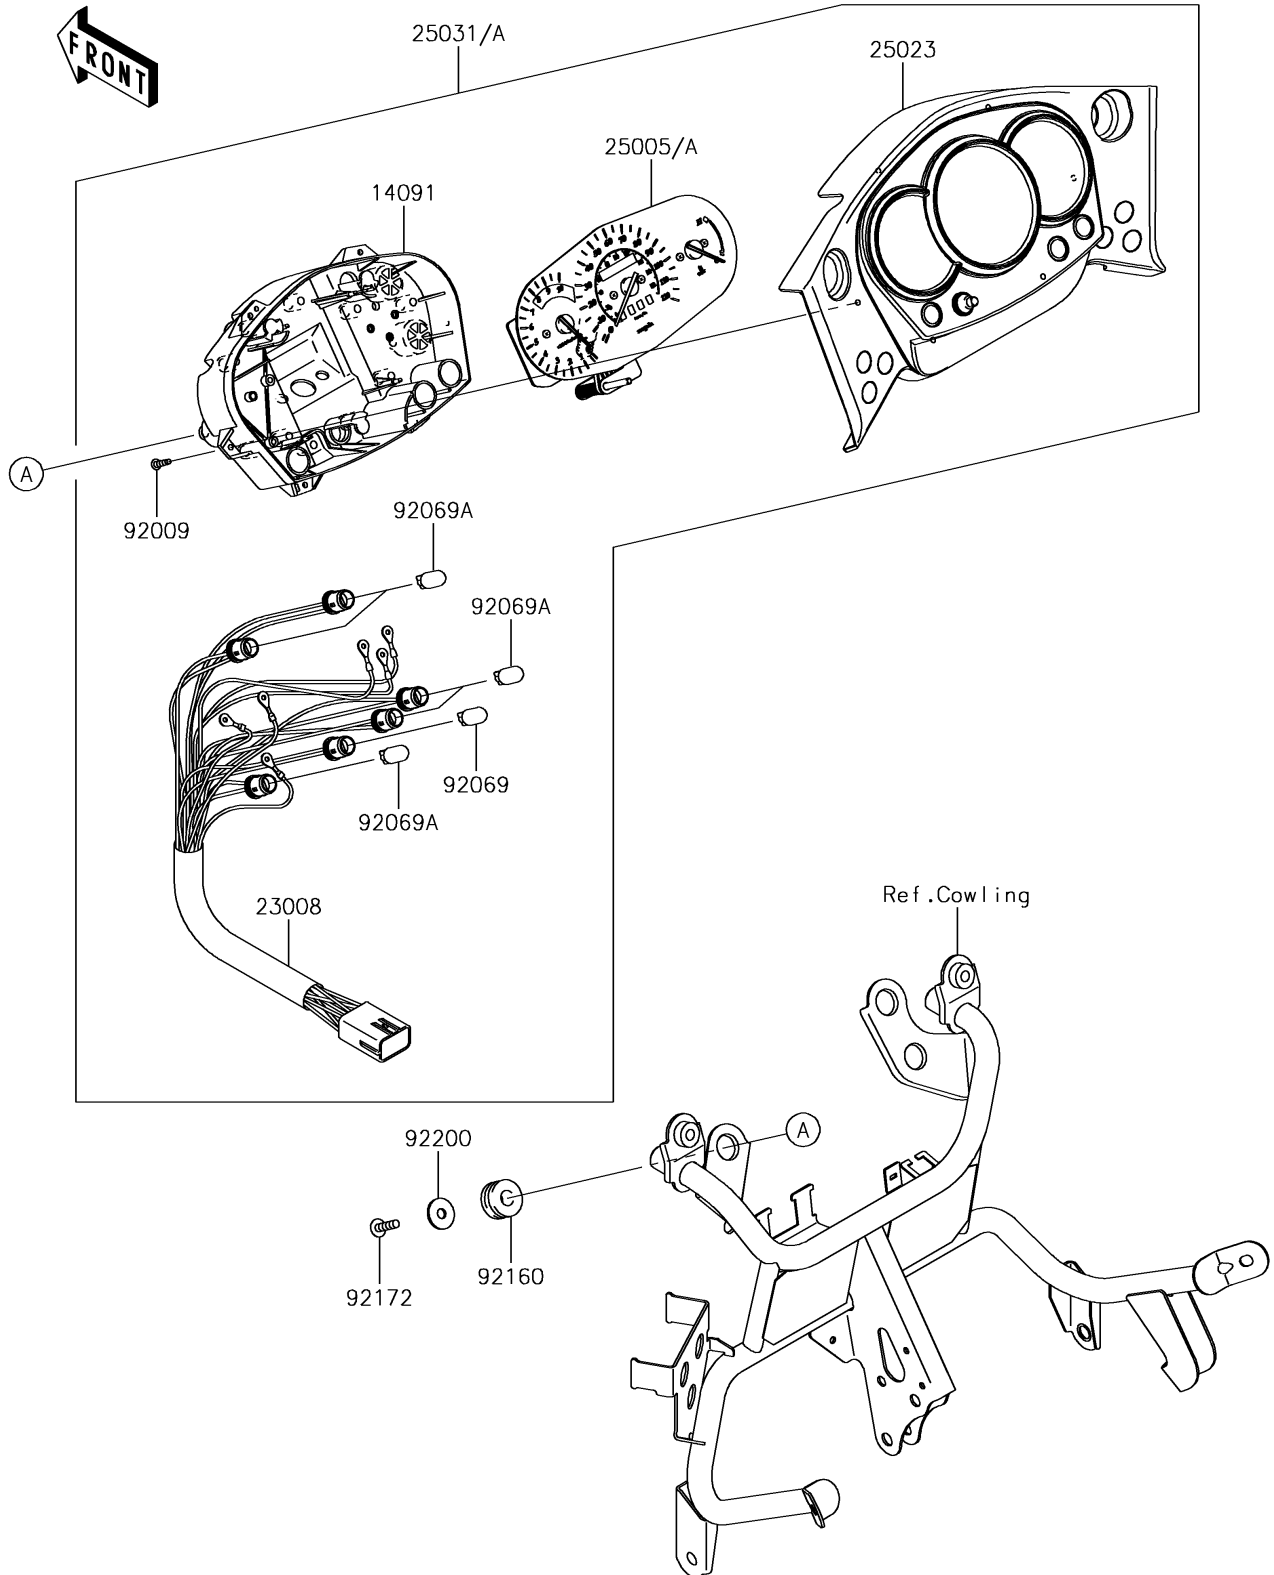

2018 KLR™650 PARTS DIAGRAM

Meter(s)

F2530

2018 KLR™650 PARTS LIST

Meter(s)

ITEM NAME	PART NUMBER	QUANTITY
COVER,METER,LWR (Ref # 14091)	14091-0723	1
SOCKET-ASSY,METER (Ref # 23008)	23008-0067	1
SPEEDOMETER,KPH (Ref # 25005A)	25005-0080	1
COVER-METER CASE,UPP (Ref # 25023)	25023-0030	1
METER-ASSY,KPH (Ref # 25031A)	25031-0345	1
SCREW,TAPPING,3X14 (Ref # 92009)	92009-1592	1
BULB,12V 3.4W,T10 (Ref # 92069)	92069-0022	1
BULB,12V 1.7W,T10 (Ref # 92069A)	92069-1116	1
DAMPER (Ref # 92160)	92160-1162	1
SCREW,TAPPING,5X14 (Ref # 92172)	92172-0265	1
WASHER,5.5X20X1.2 (Ref # 92200)	92200-0284	1