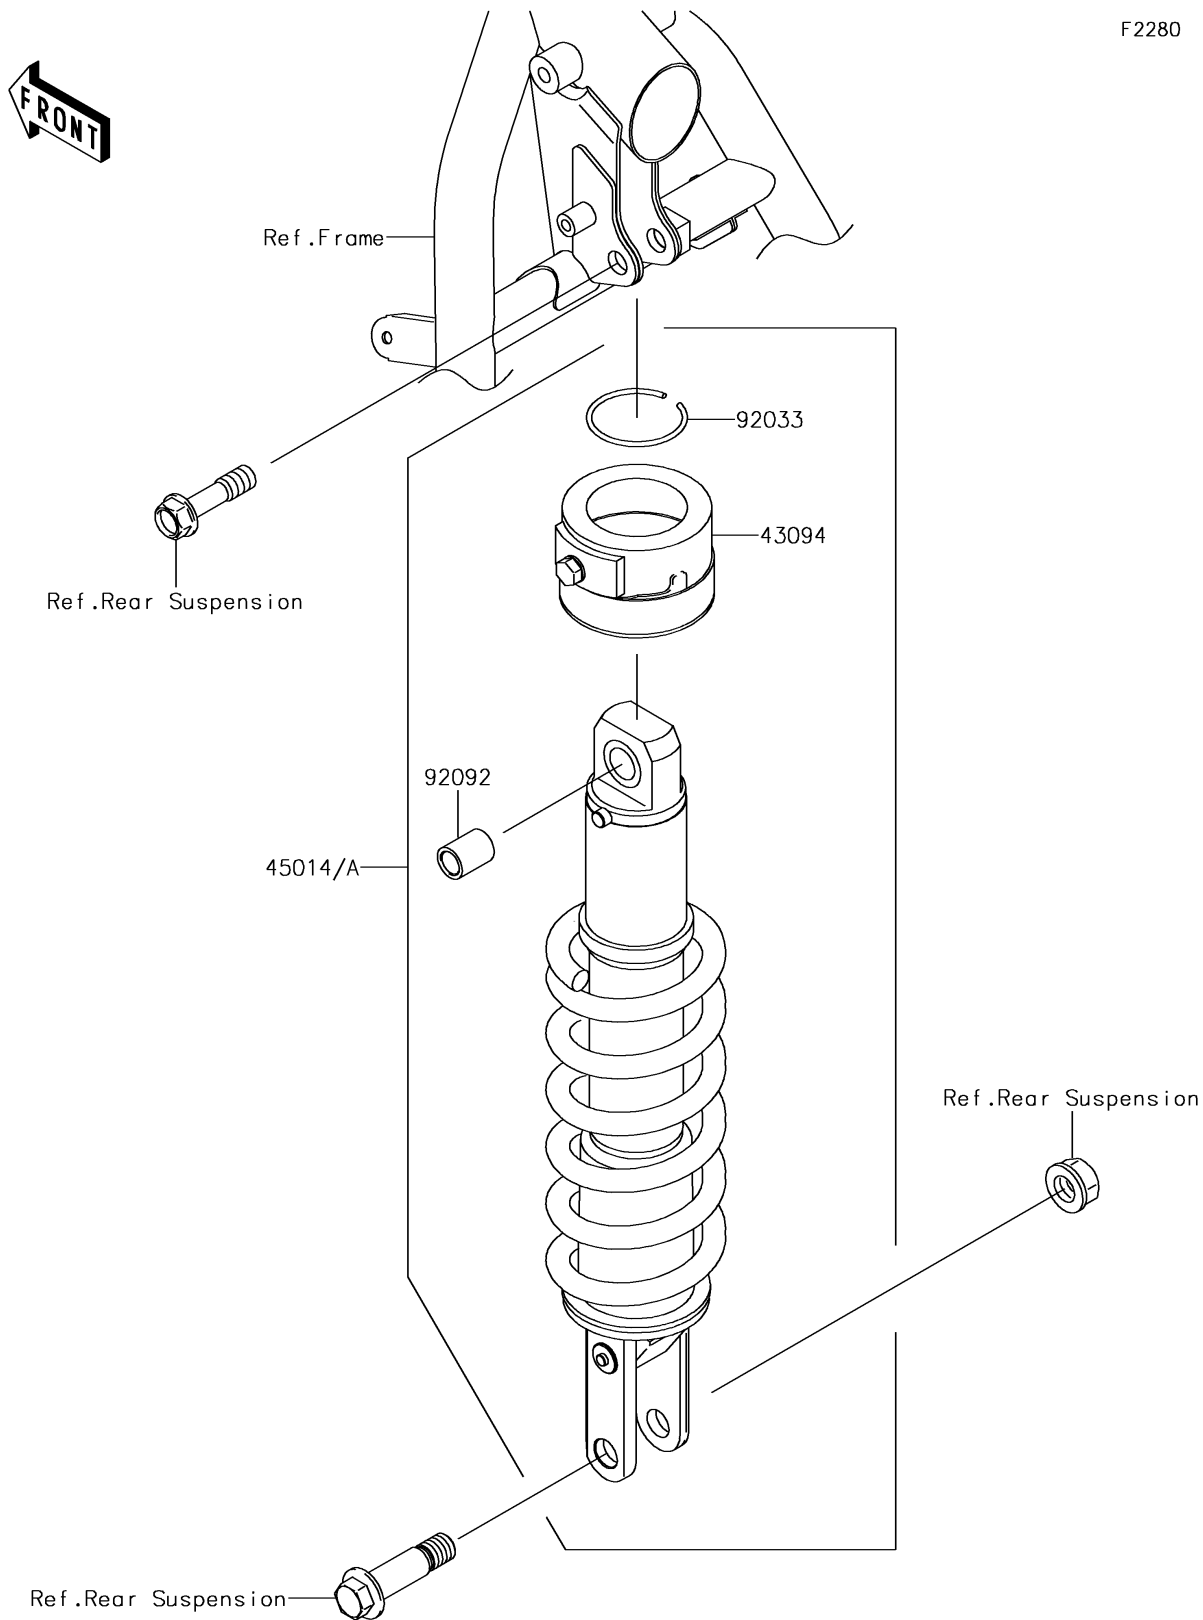

2018 KLR™650 PARTS DIAGRAM

Shock Absorber(s)

F2280

2018 KLR™650 PARTS LIST

Shock Absorber(s)

ITEM NAME	PART NUMBER	QUANTITY
ADJUSTER (Ref # 43094)	43094-0002	1
SHOCKABSORBER,P.SILVER (Ref # 45014)	45014-0448-458	1
RING-SNAP (Ref # 92033)	92033-1233	1
BUSHING-RUBBER (Ref # 92092)	92092-1063	1