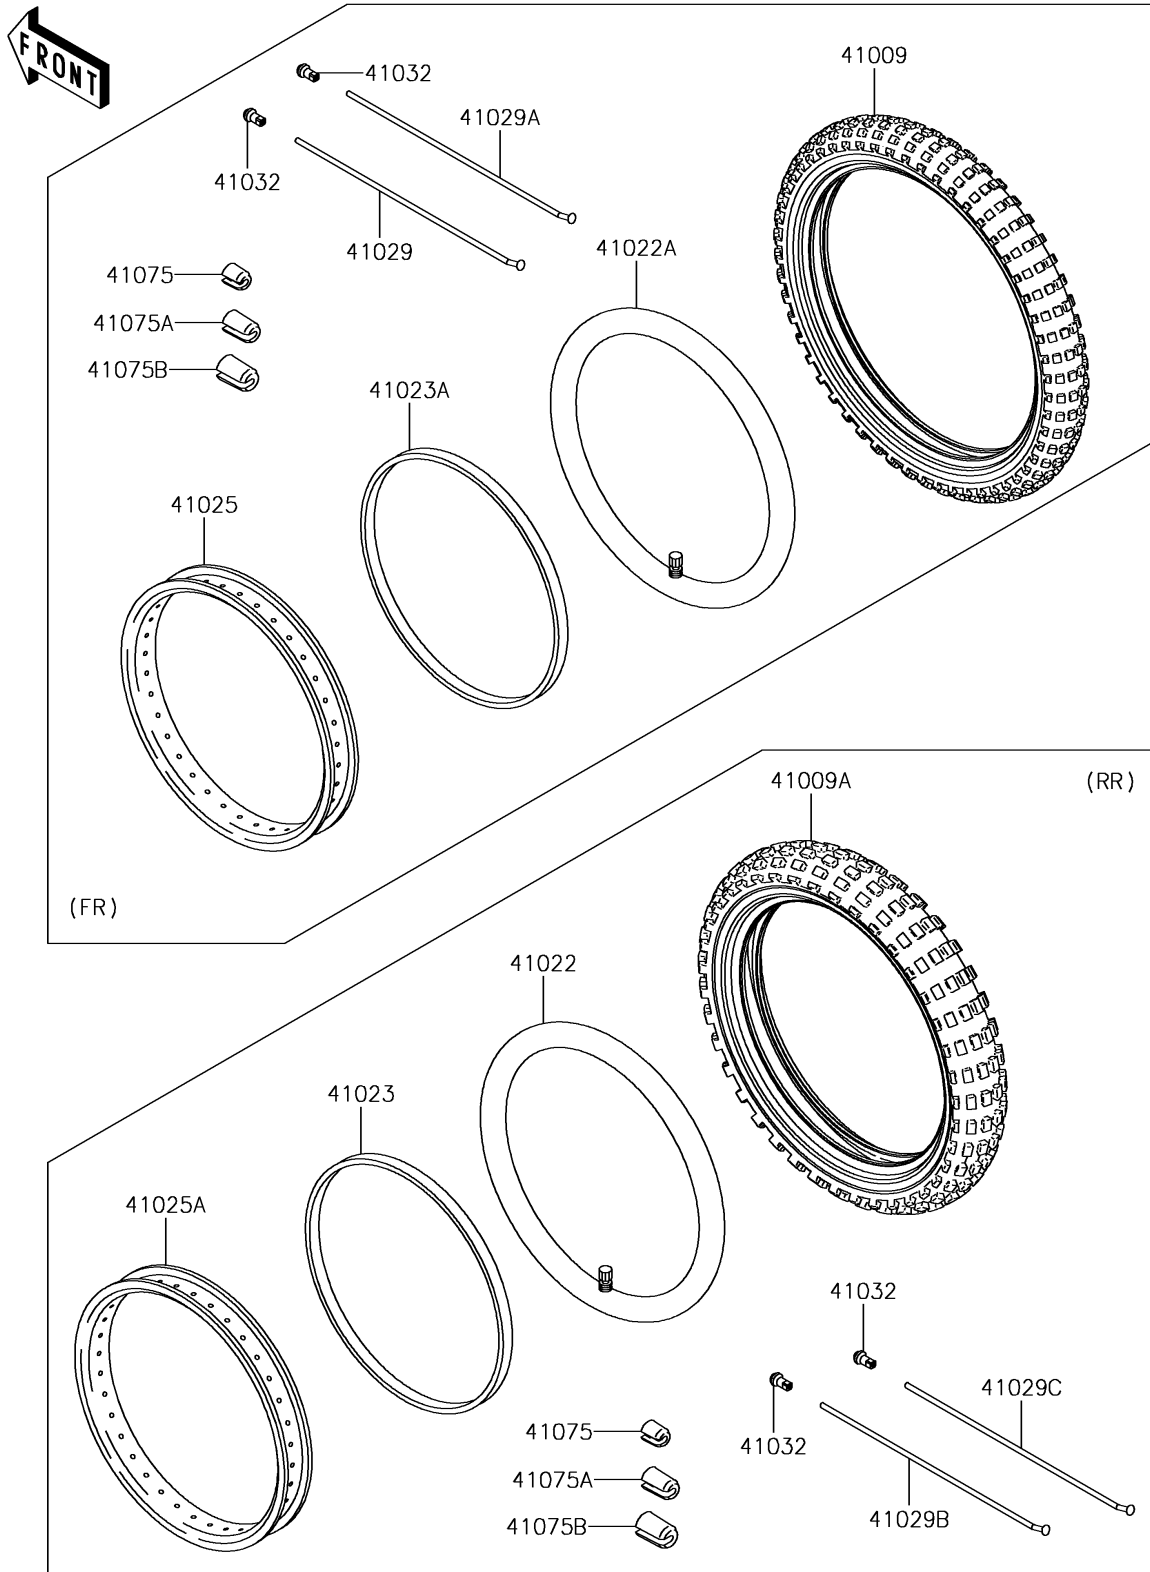

## 2018 KLR™650 PARTS DIAGRAM

Wheels/Tires

F2210

## 2018 KLR™650 PARTS LIST

Wheels/Tires

ITEM NAME	PART NUMBER	QUANTITY
TIRE,FR,90/90-21 54S,K750(D) (Ref # 41009)	41009-0001	1
TIRE,RR,130/80-17 65S,K750(D) (Ref # 41009A)	41009-0002	1
TUBE-TIRE,RR,130/80-17(D) (Ref # 41022)	41022-0003	1
TUBE-TIRE,FR,80/100-21(D) (Ref # 41022A)	41022-1244	1
BAND-RIM,RR,17XWM/MT2.15-2.50(D) (Ref # 41023)	41023-0001	1
BAND-RIM,FR,21XWM1.60-1.85(D) (Ref # 41023A)	41023-1144	1
RIM,FR,1.60X21,BLACK (Ref # 41025)	41025-0033-WC	1
RIM,RR,2.50X17,BLACK (Ref # 41025A)	41025-1445-WC	1
SPOKE-INNER,FR,LH,4X236 (Ref # 41029)	41029-0065	1
SPOKE-INNER,FR,RH,4X239 (Ref # 41029A)	41029-0066	1
SPOKE-INNER,RR,LH,4X155 (Ref # 41029B)	41029-0067	1
SPOKE-INNER,RR,RH,4X178 (Ref # 41029C)	41029-0068	1
NIPPLE-SPOKE (Ref # 41032)	41032-0013	1
BALANCER-WHEEL,10G (Ref # 41075)	41075-0011	1
BALANCER-WHEEL,20G (Ref # 41075A)	41075-0012	1
BALANCER-WHEEL,30G (Ref # 41075B)	41075-0013	1