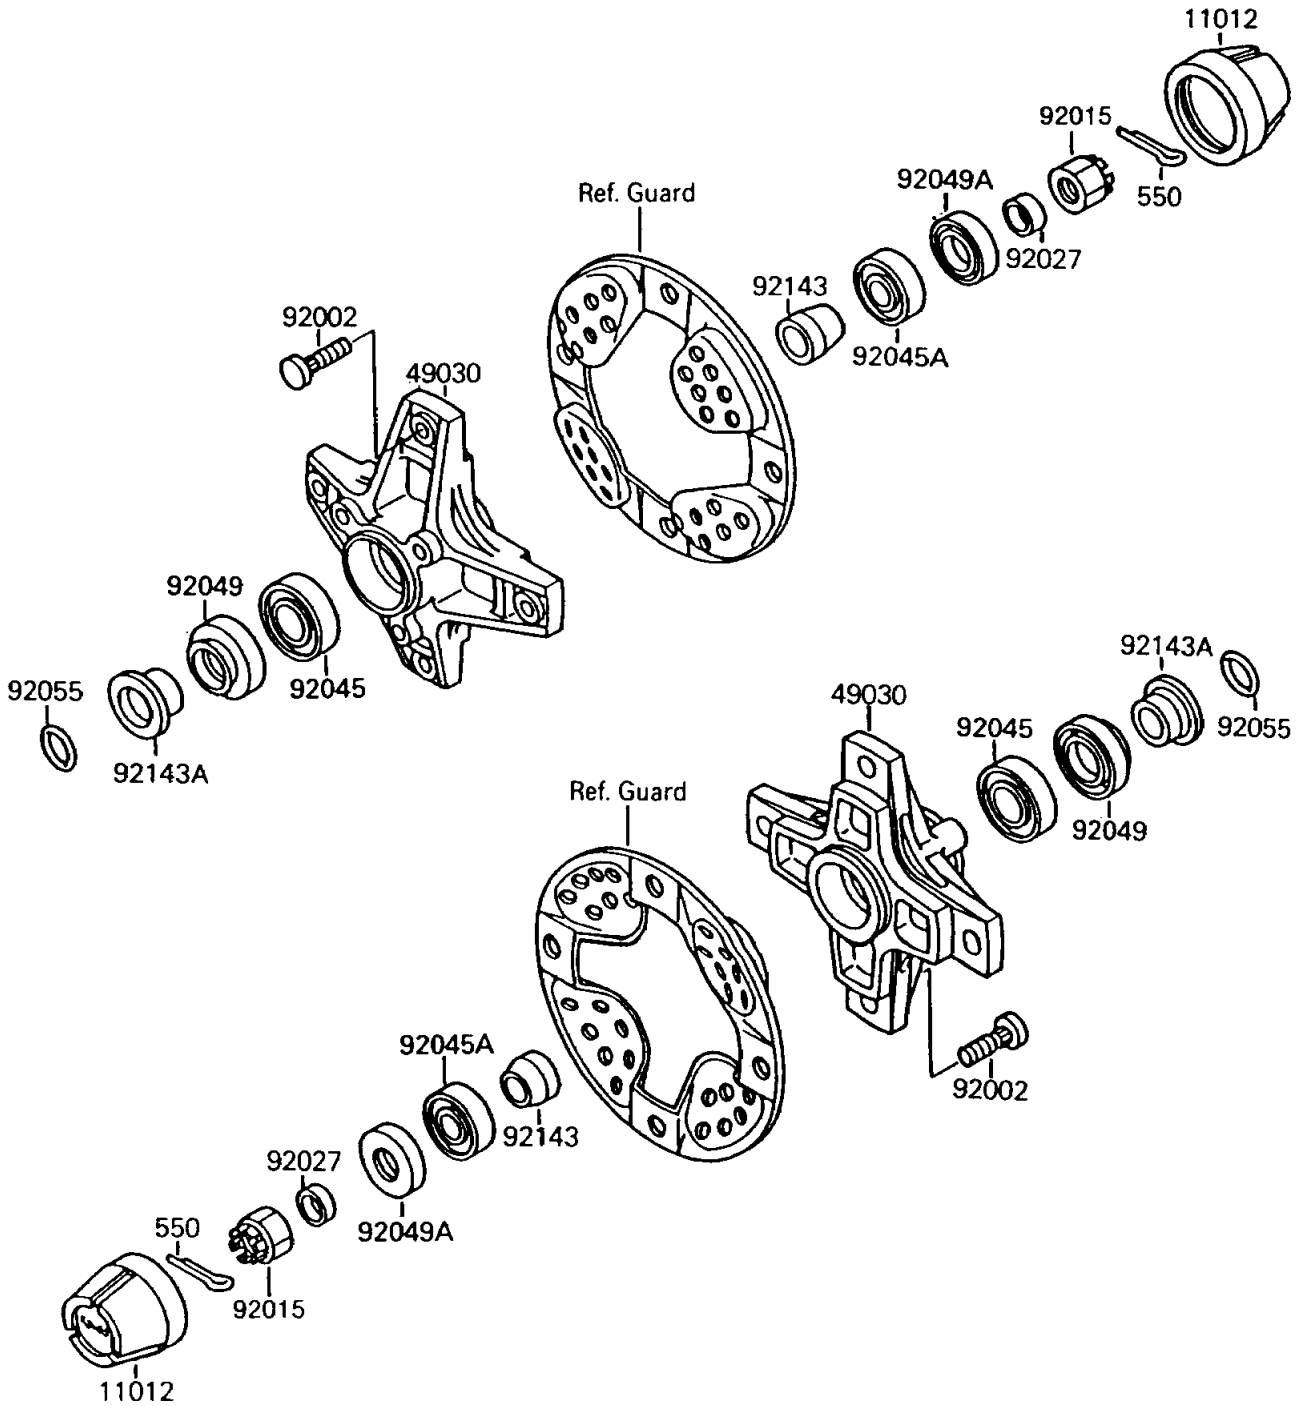

1994 Mojave® 250 PARTS DIAGRAM

Front Hub

F 2230

1994 Mojave® 250 PARTS LIST

Front Hub

ITEM NAME	PART NUMBER	QUANTITY
CAP,WHEEL (Ref # 11012)	11012-1519	1
HUB,FR (Ref # 49030)	49030-1084	1
BOLT,10X30 (Ref # 92002)	92002-1388	1
NUT,CASTLE,16MM (Ref # 92015)	92015-1947	1
COLLAR,16.0X22X9.5 (Ref # 92027)	92027-1815	1
BEARING-BALL,60/222RS (Ref # 92045)	92045-1170	1
BEARING-BALL,6203DDU2 AV2S (Ref # 92045A)	92045-1228	1
SEAL-OIL,SDD4 28 44 8 (Ref # 92049)	92049-1260	1
SEAL-OIL (Ref # 92049A)	92049-1318	1
RING-O,21.5MM (Ref # 92055)	92055-1293	1
COLLAR,L=25 (Ref # 92143)	92143-1007	1
COLLAR,L=14.1 (Ref # 92143A)	92143-1008	1
PIN-COTTER,4.0X30 (Ref # 550)	550D4030	1