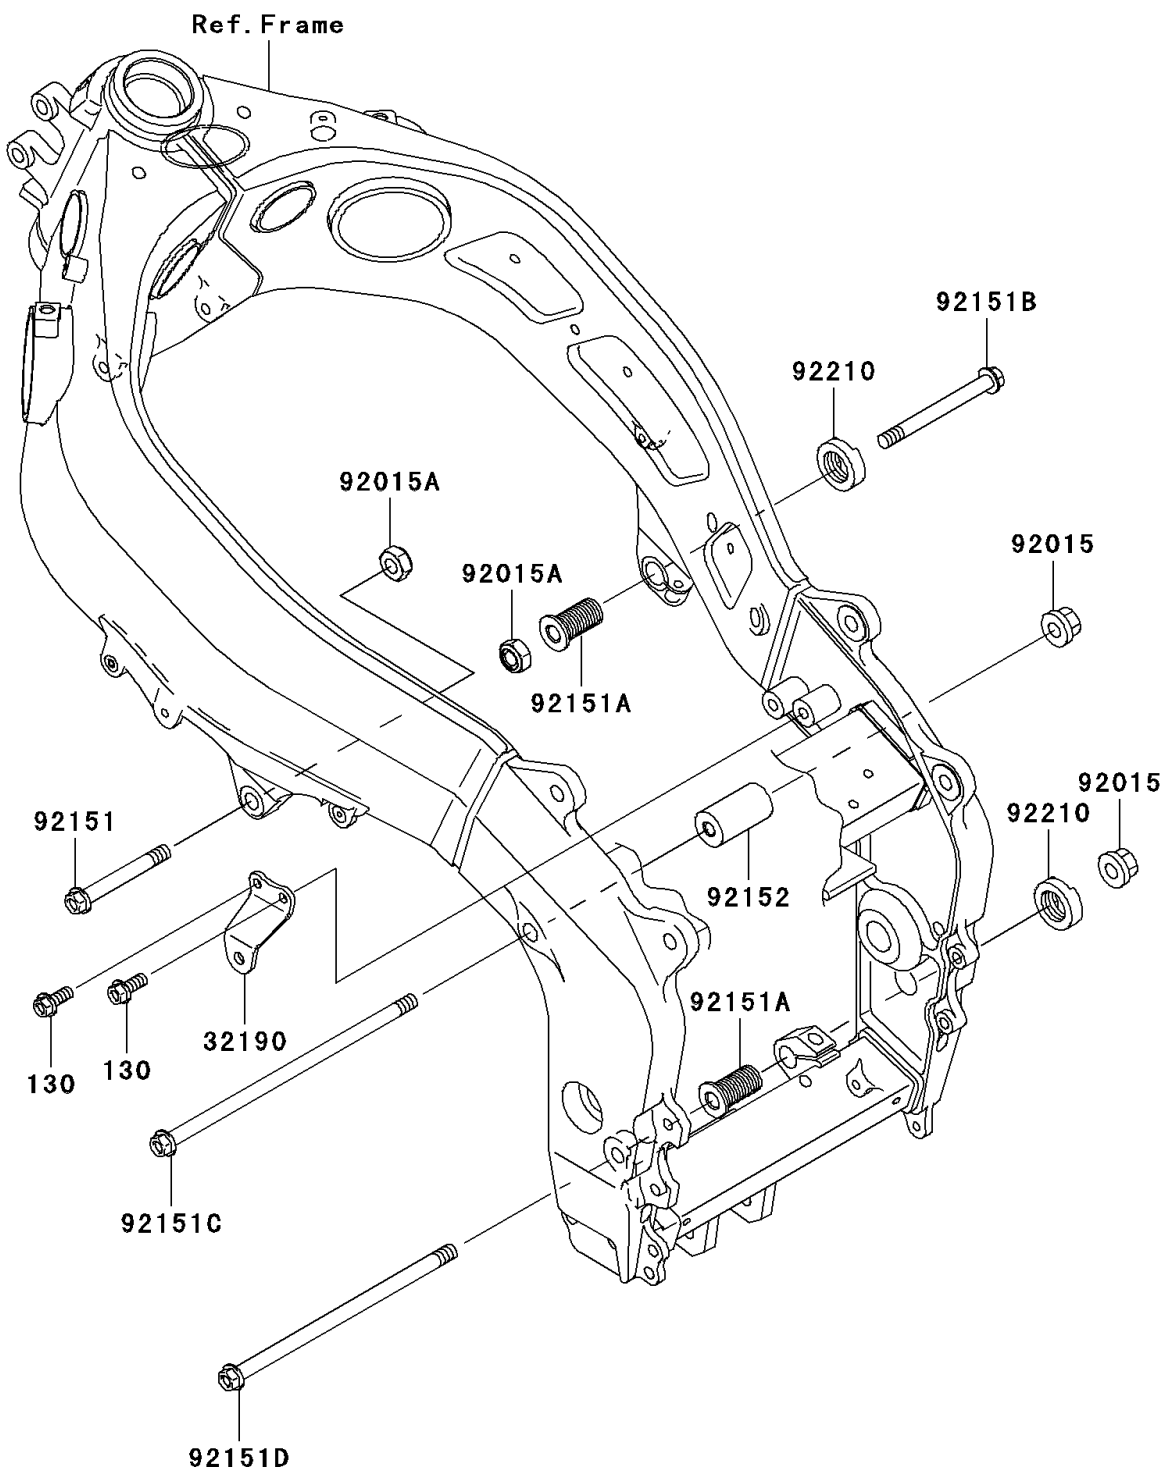

2006 ZZR®600 PARTS DIAGRAM

Engine Mount

F2122

2006 ZZR®600 PARTS LIST

Engine Mount

ITEM NAME	PART NUMBER	QUANTITY
BOLT-FLANGED,8X20 (Ref # 130)	130J0820	1
BRACKET-ENGINE,RR,UPP,RH (Ref # 32190)	32190-1148	1
NUT,FLANGED,10MM (Ref # 92015)	92015-1180	1
NUT,LOCK,10MM,BLACK (Ref # 92015A)	92015-1189	1
BOLT,FLANGED,10X80 (Ref # 92151)	92151-1608	1
BOLT,ENGINE MOUNT,18MM (Ref # 92151A)	92151-1609	1
BOLT,FLANGED,10X100 (Ref # 92151B)	92151-1628	1
BOLT,FLANGED,10X234 (Ref # 92151C)	92151-1629	1
BOLT,FLANGED,10X207 (Ref # 92151D)	92151-1630	1
COLLAR,10.5X26X70 (Ref # 92152)	92152-1062	1
NUT,18MM (Ref # 92210)	92210-1203	1