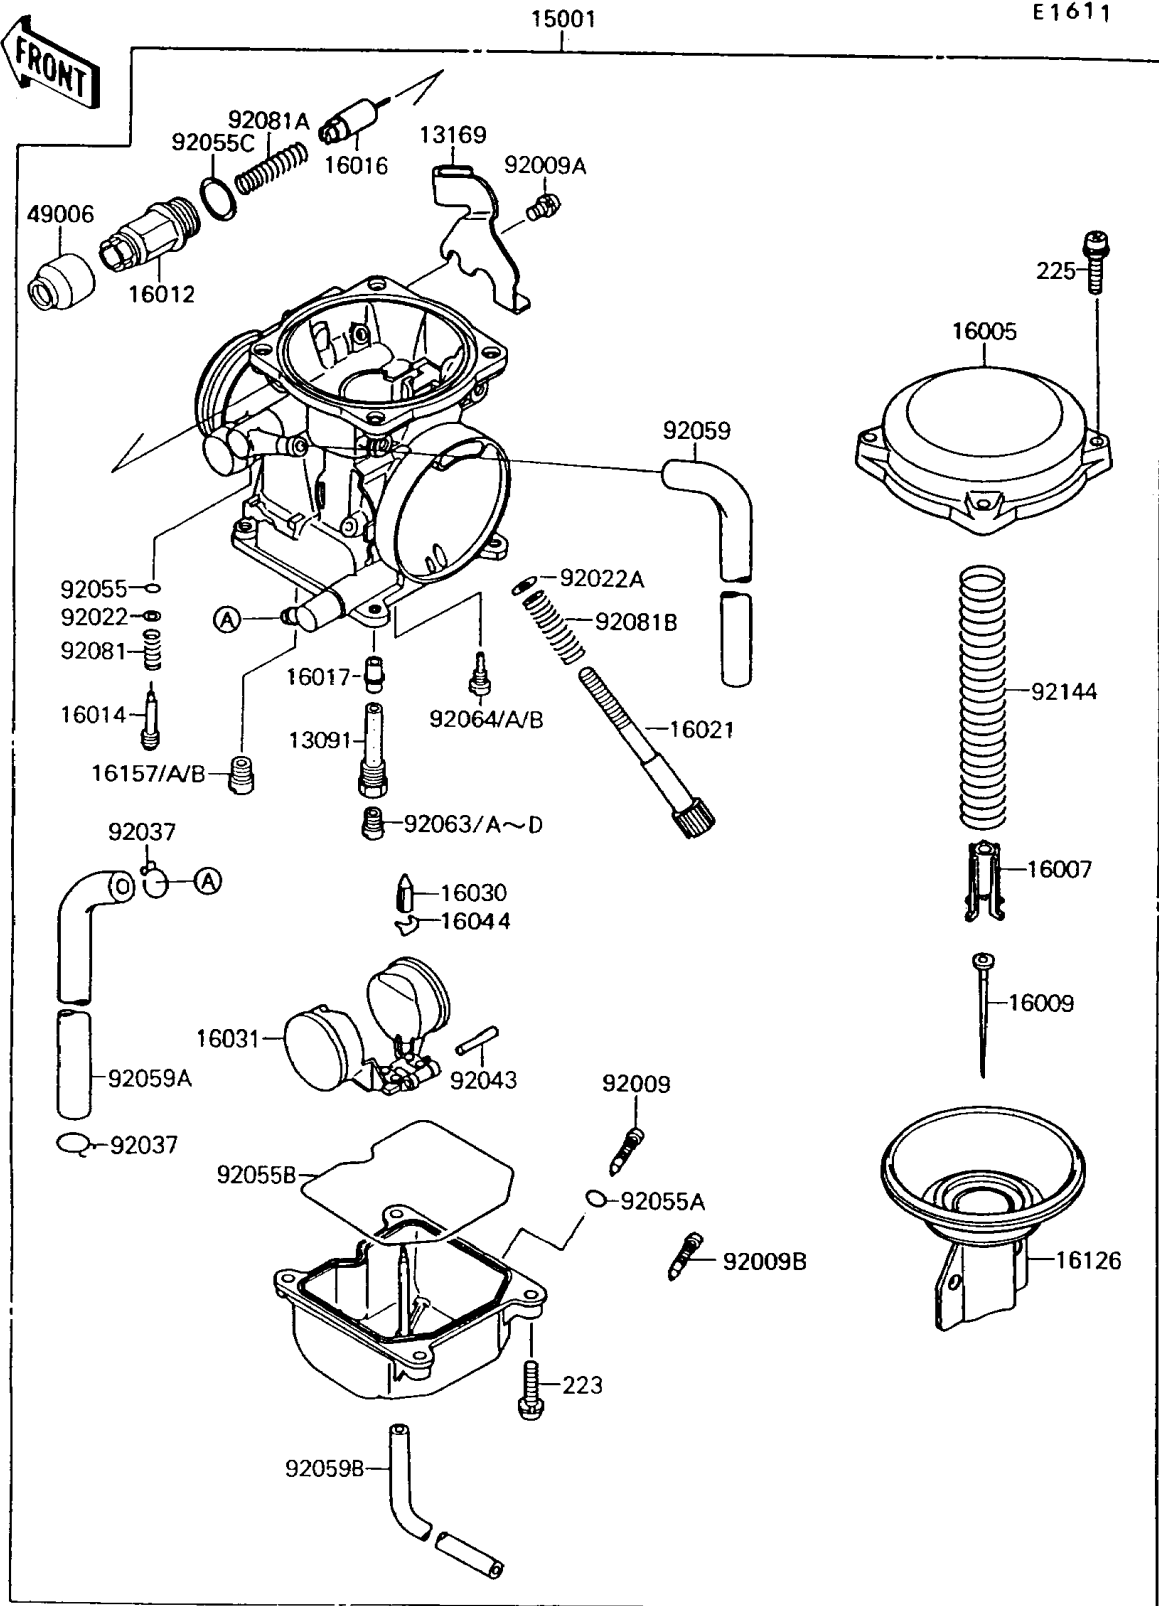

1994 Mojave® 250 PARTS DIAGRAM

Carburetor