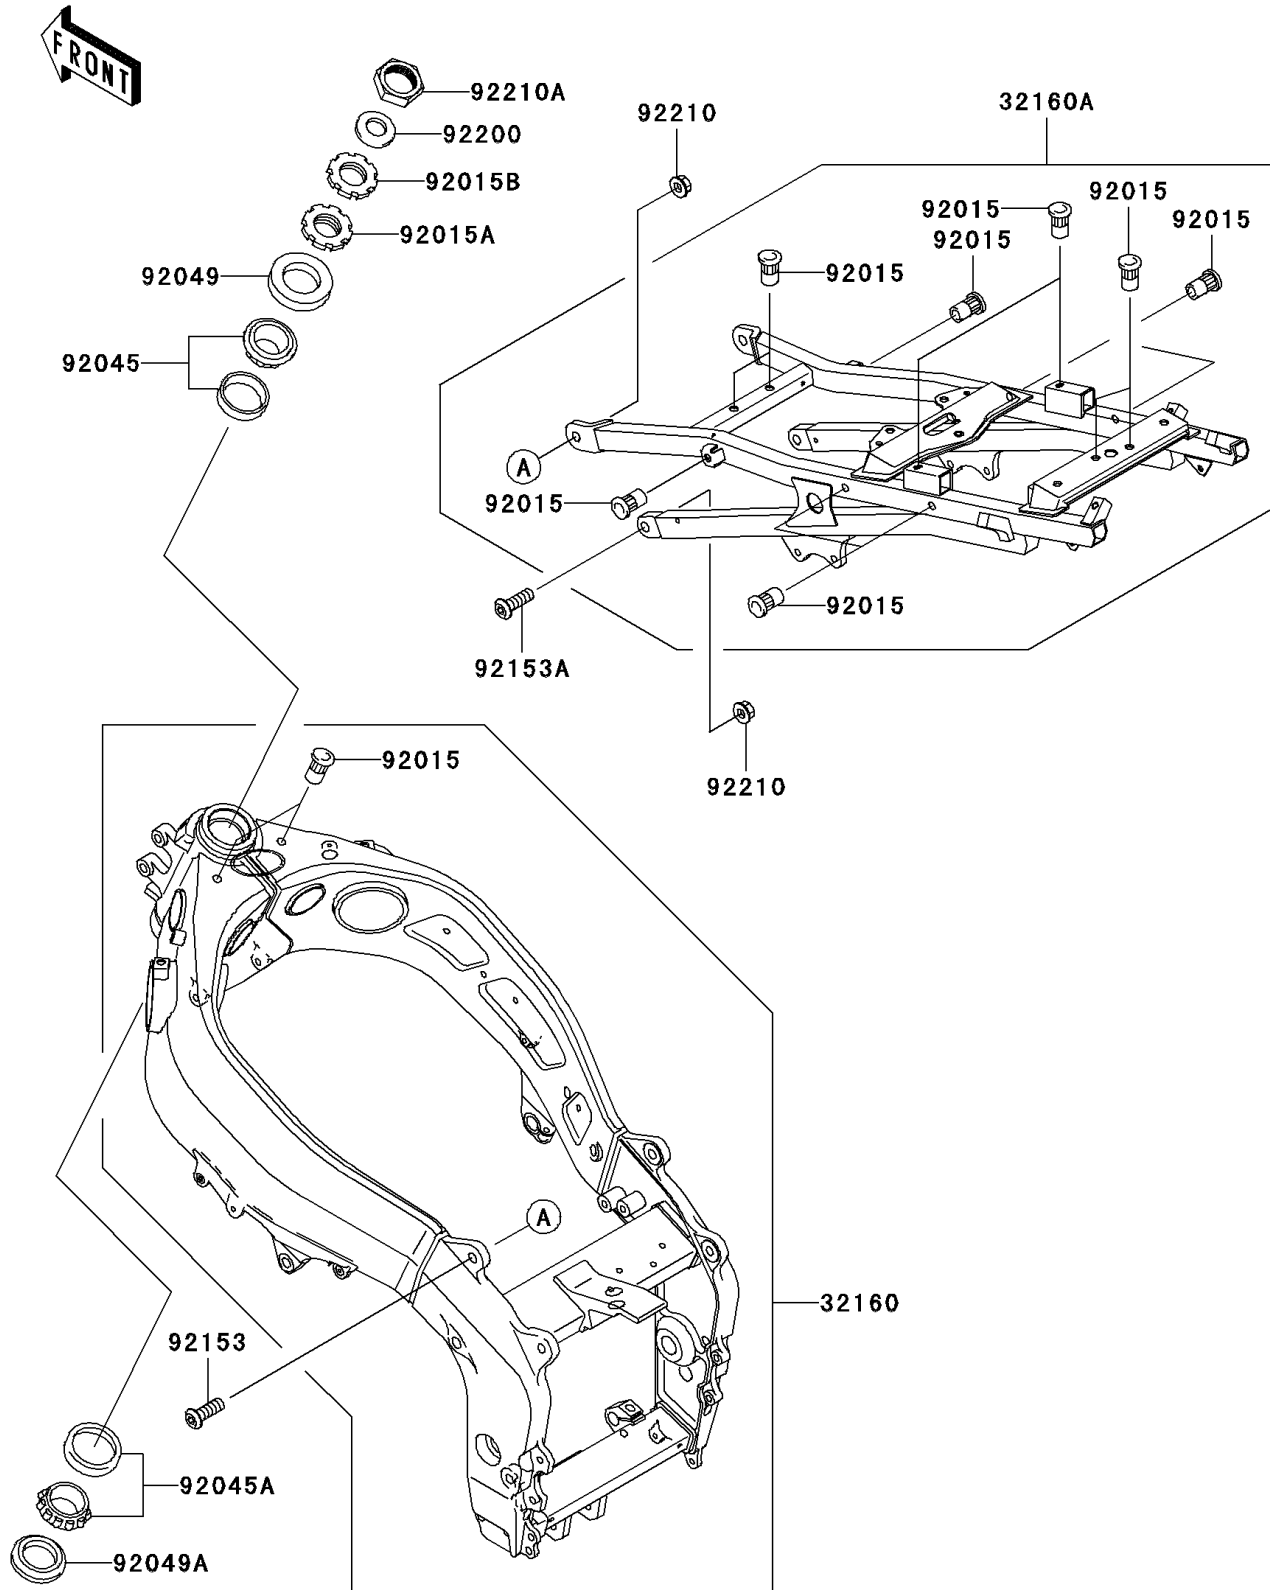

2006 ZZR®600 PARTS DIAGRAM

Frame

F2120

2006 ZZR®600 PARTS LIST

Frame

ITEM NAME	PART NUMBER	QUANTITY
FRAME-COMP,AL,FR,P.SILVER (Ref # 32160)	32160-1621-458	1
FRAME-COMP,AL,RR,P.SILVER (Ref # 32160A)	32160-1671-458	1
NUT,POP,6MM,L=15 (Ref # 92015)	92015-1791	1
NUT,25MM (Ref # 92015A)	92015-1803	1
NUT,25MM (Ref # 92015B)	92015-1810	1
BEARING-BALL,SAC2547-2 (Ref # 92045)	92045-1382	1
BEARING-BALL,SF07A17PX1V1 (Ref # 92045A)	92045-1384	1
SEAL-OIL,XXMH33 70 6.4J-A (Ref # 92049)	92049-1313	1
SEAL-OIL,XXMHE 43 55 4J (Ref # 92049A)	92049-1383	1
BOLT,SOCKET,10X30 (Ref # 92153)	92153-1127	1
BOLT,SOCKET,10X35 (Ref # 92153A)	92153-1128	1
WASHER,22.5X36X3.2 (Ref # 92200)	92200-1126	1
NUT,LOCK,FLANGED,10MM (Ref # 92210)	92210-1080	1
NUT,22MM (Ref # 92210A)	92210-1202	1