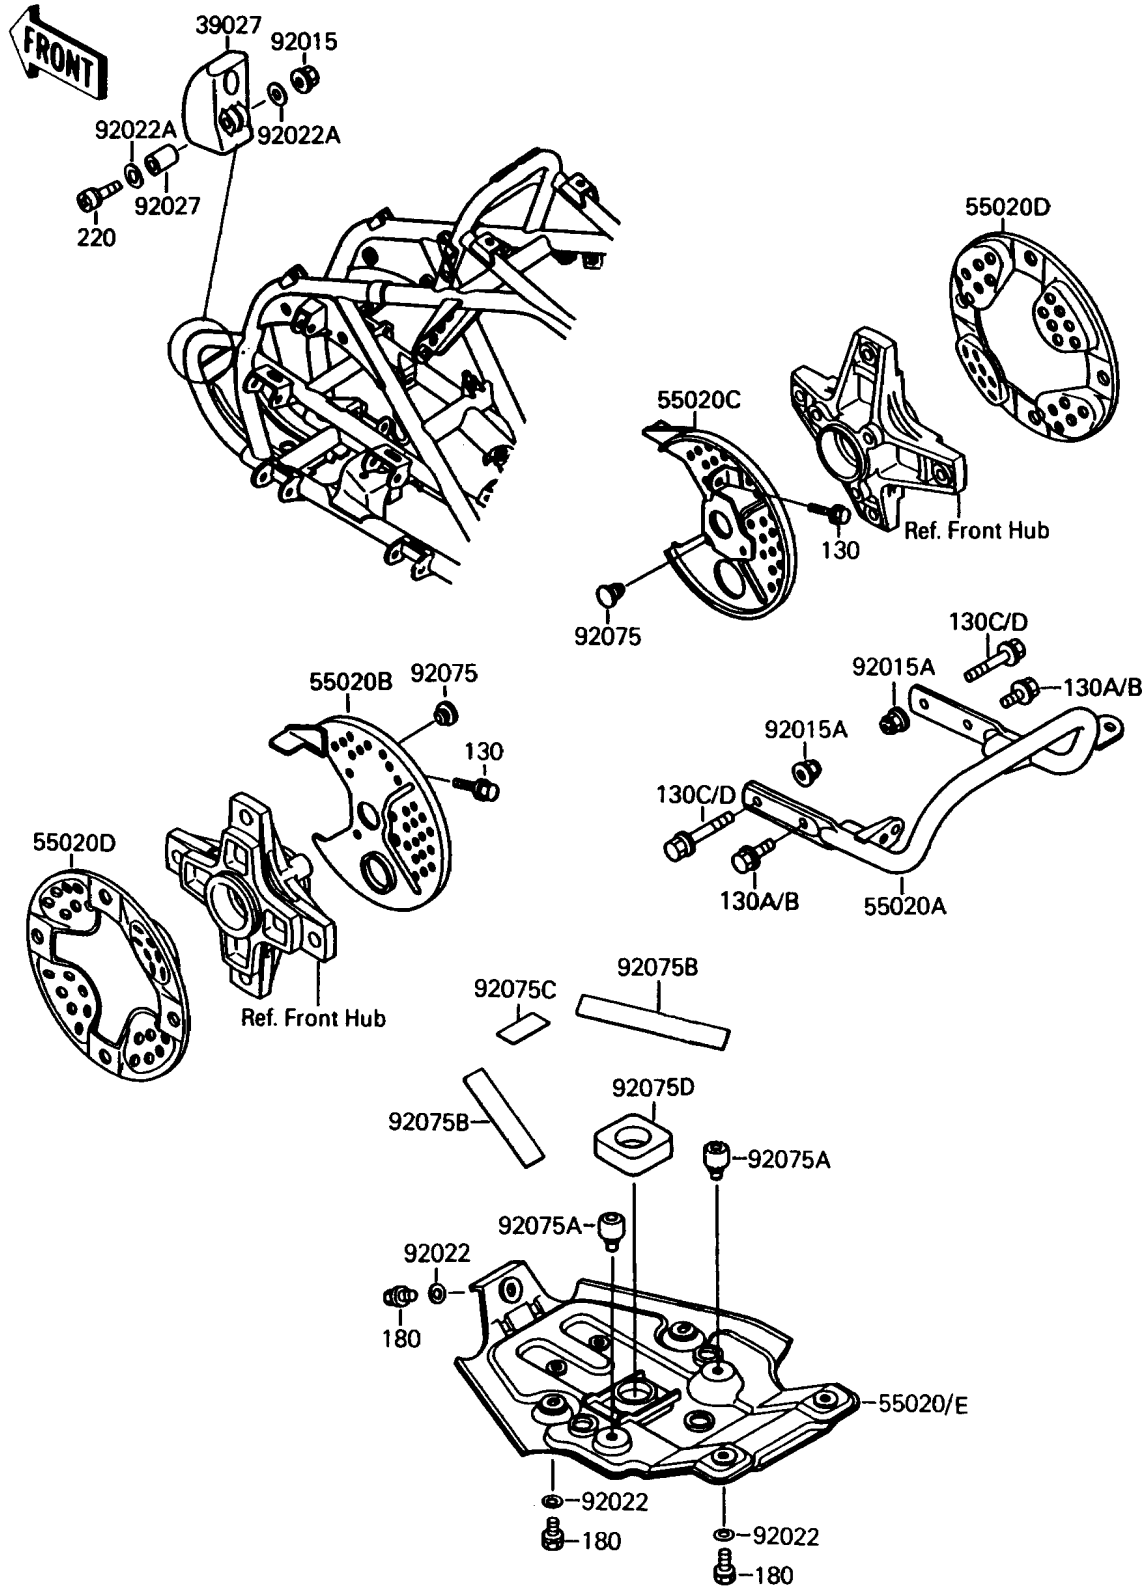

1989 Mojave® 250 PARTS DIAGRAM

Guard

F2680

1989 Mojave® 250 PARTS LIST

Guard

ITEM NAME	PART NUMBER	QUANTITY
BUMPER-FRONT (Ref # 39027)	39027-1051	1
GUARD,ENGINE (Ref # 55020)	55020-1219	1
GUARD,RR (Ref # 55020A)	55020-1221	1
GUARD,FRONT HUB,INNER,LH (Ref # 55020B)	55020-1223	1
GUARD,FRONT HUB,INNER,RH (Ref # 55020C)	55020-1224	1
GUARD,FRONT HUB,OUTER (Ref # 55020D)	55020-1263	1
NUT,FLANGED,6MM,BLACK (Ref # 92015)	92015-1237	1
NUT,8MM (Ref # 92015A)	92015-1432	1
WASHER,6.5X20X1.6 (Ref # 92022)	92022-125	1
WASHER,7X16X1.2 (Ref # 92022A)	92022-1344	1
COLLAR,6.8X10X20 (Ref # 92027)	92027-1856	1
DAMPER,INNER (Ref # 92075)	92075-1822	1
DAMPER (Ref # 92075A)	92075-1828	1
DAMPER (Ref # 92075B)	92075-1829	1
DAMPER (Ref # 92075C)	92075-1830	1
DAMPER (Ref # 92075D)	92075-1872	1
BOLT-FLANGED,6X10 (Ref # 130)	130B0610	1
BOLT-FLANGED,8X14 (Ref # 130A)	130G0814	1
BOLT-FLANGED,8X55 (Ref # 130C)	130G0855	1
BOLT-UPSET-WS,6X16 (Ref # 180)	180G0616	1
SCREW-PAN-CROS,6X30,BLACK (Ref # 220)	220C0630	1