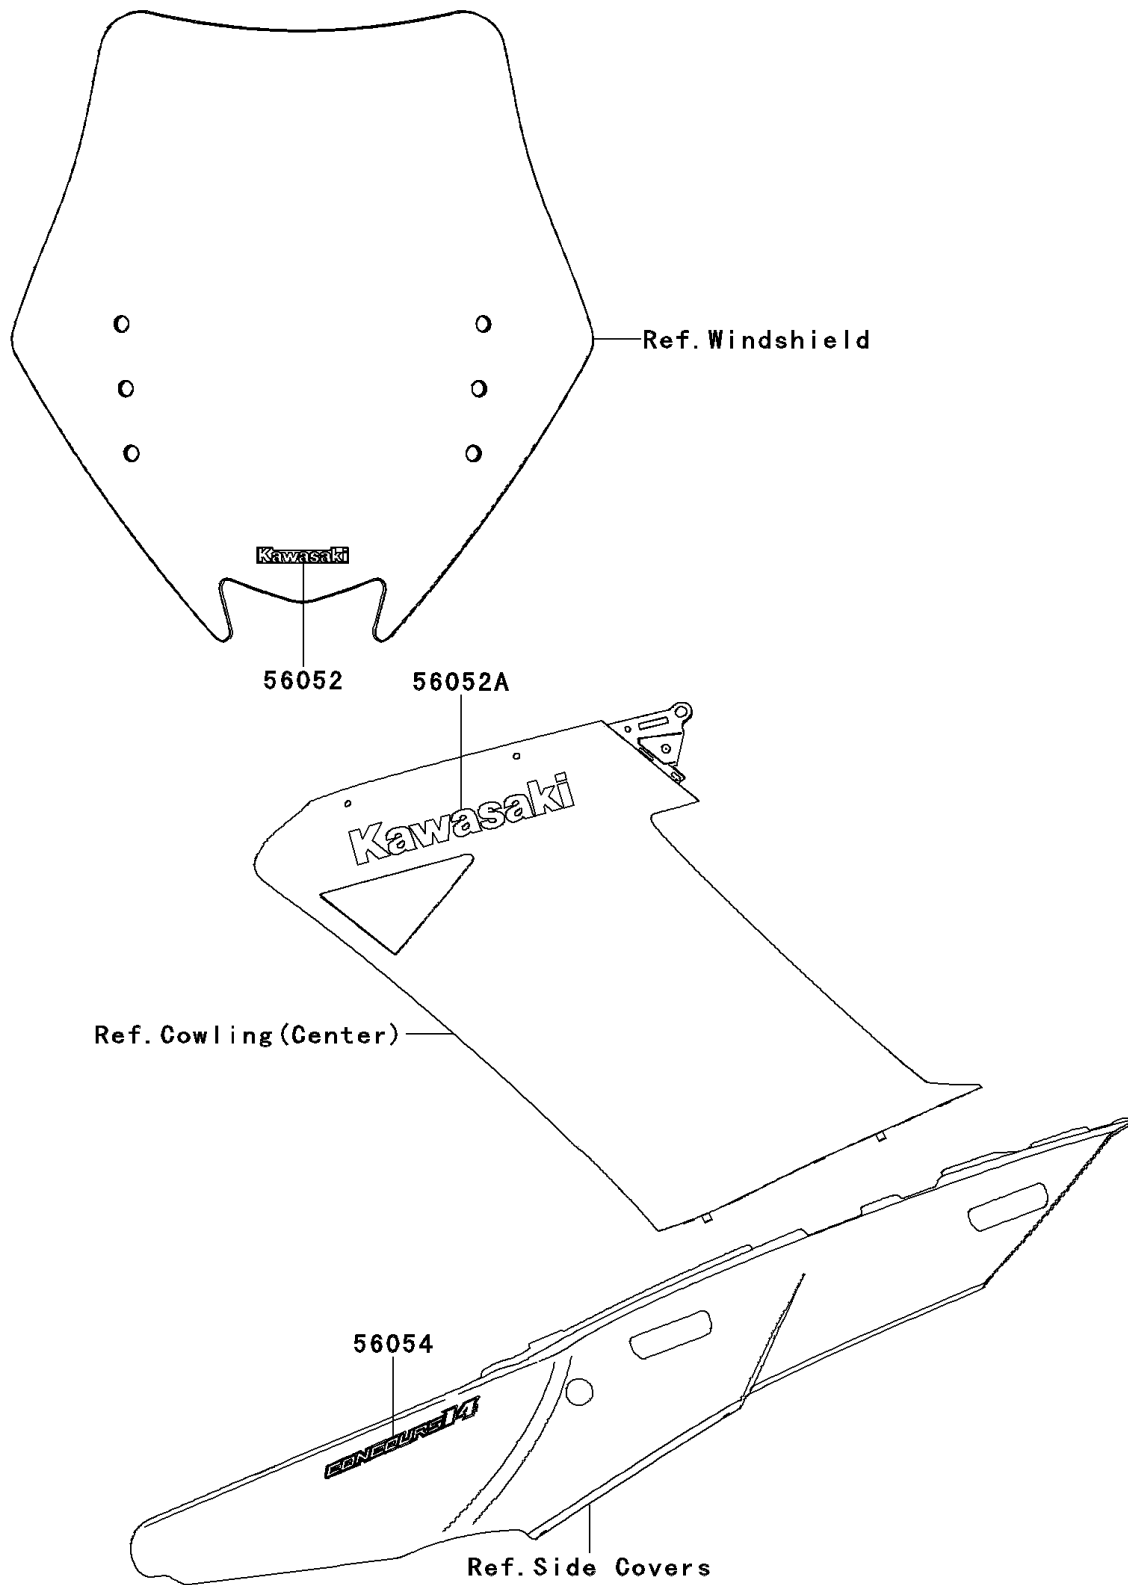

2008 Concours™ 14 PARTS DIAGRAM

Decals

F2861

2008 Concours™ 14 PARTS LIST

Decals

ITEM NAME	PART NUMBER	QUANTITY
MARK,WINDSHIELD (Ref # 56052)	56052-0819	1
MARK,CNT COWLING,KAWASAKI (Ref # 56052A)	56052-0866	1
MARK,SEAT COVER,CONCOURS 14 (Ref # 56054)	56054-0033	1