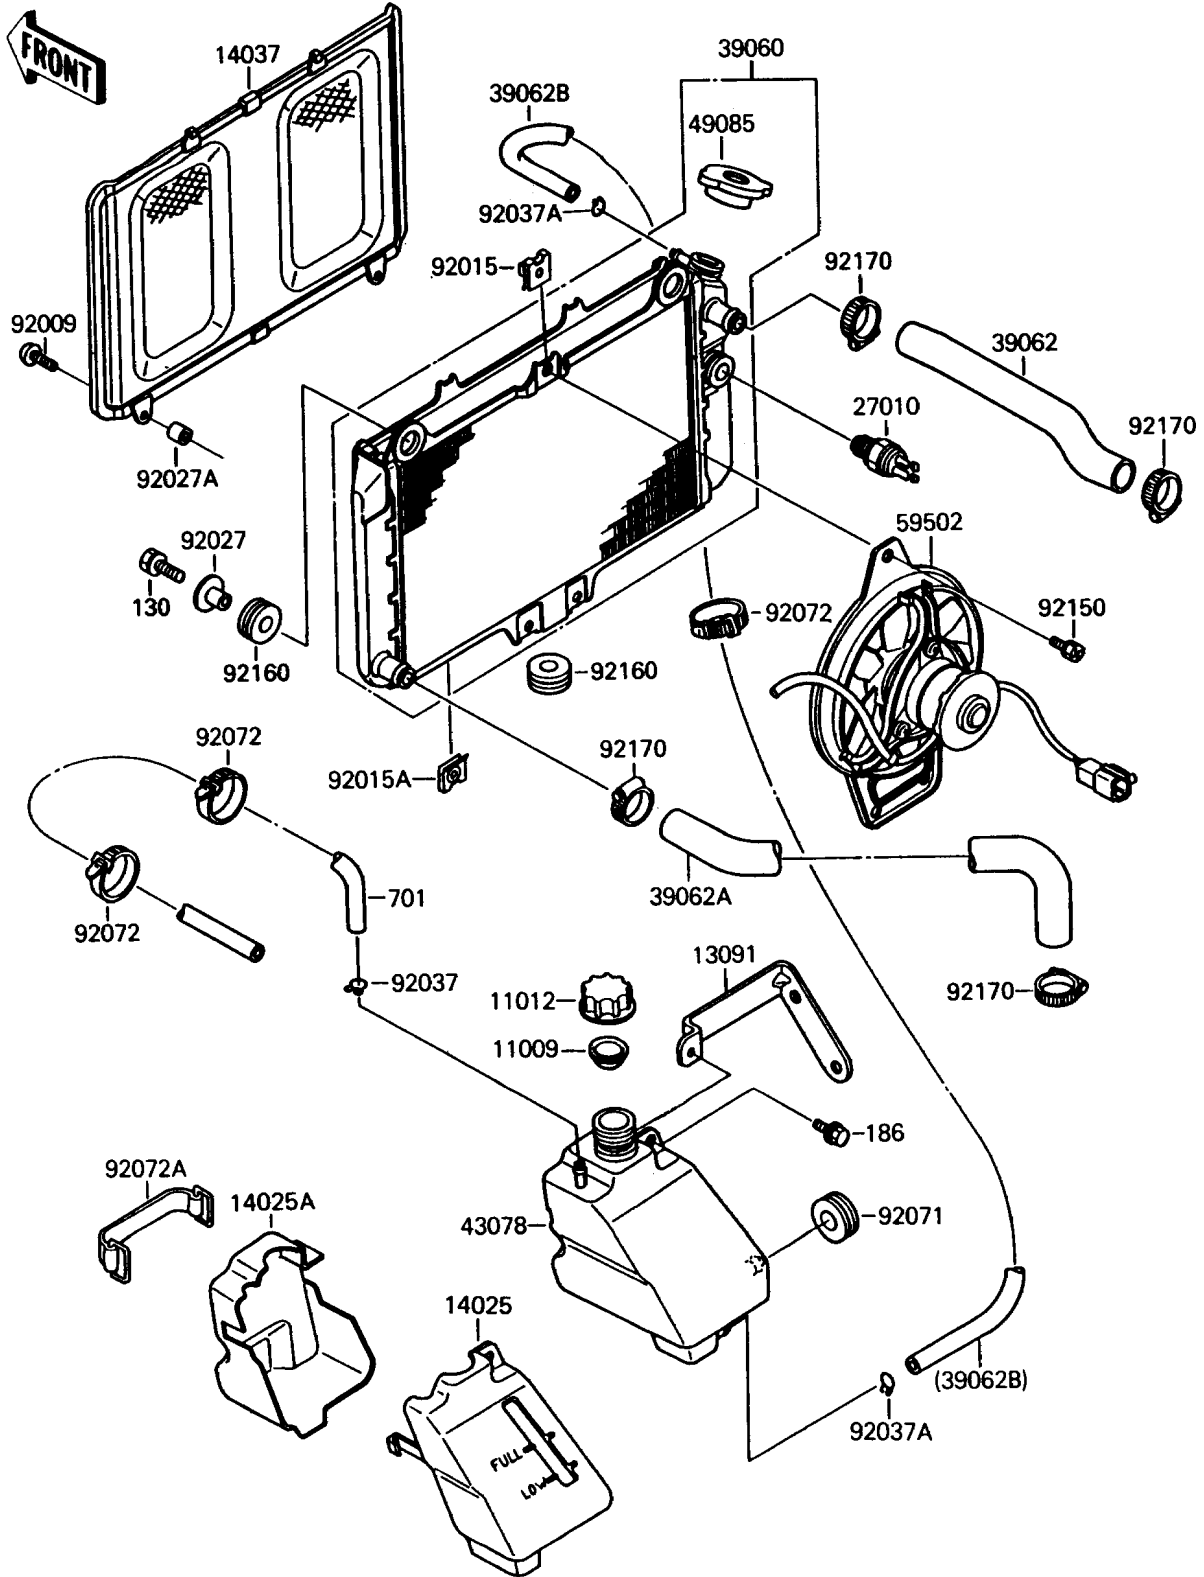

1989 Mojave® 250 PARTS DIAGRAM

Radiator

E3032

1989 Mojave® 250 PARTS LIST

Radiator

ITEM NAME	PART NUMBER	QUANTITY
GASKET,RESERVOIR TANK CAP (Ref # 11009)	11009-1145	1
CAP (Ref # 11012)	11012-1084	1
HOLDER,RESERVOIR (Ref # 13091)	13091-1435	1
COVER,RESERVOIR (Ref # 14025)	14025-1991	1
COVER,RESERVOIR (Ref # 14025A)	14025-1992	1
SCREEN (Ref # 14037)	14037-1083	1
SWITCH,FAN (Ref # 27010)	27010-1206	1
RADIATOR (Ref # 39060)	39060-1071	1
HOSE-COOLING,HEAD-RADIATOR (Ref # 39062)	39062-1191	1
HOSE-COOLING,RADIATOR-PUMP (Ref # 39062A)	39062-1192	1
HOSE-COOLING (Ref # 39062B)	39062-1208	1
RESERVOIR,TANK (Ref # 43078)	43078-1061	1
CAP-ASSY-PRESSURE (Ref # 49085)	49085-1005	1
FAN-ASSY (Ref # 59502)	59502-1065	1
SCREW,TAPPING,6X20 (Ref # 92009)	92009-1422	1
NUT (Ref # 92015)	92015-1487	1
NUT,6MM (Ref # 92015A)	92015-1758	1
COLLAR,L=14 (Ref # 92027)	92027-1134	1
COLLAR,6.8X10X10.5 (Ref # 92027A)	92027-120	1
CLAMP,TUBE (Ref # 92037)	92037-010	1
CLAMP,TUBE (Ref # 92037A)	92037-147	1
GROMMET (Ref # 92071)	92071-1115	1
BAND,L=149 (Ref # 92072)	92072-031	1
BAND,L=82 (Ref # 92072A)	92072-053	1
BOLT,6X12 (Ref # 92150)	92150-1186	1
DAMPER (Ref # 92160)	92160-1007	1
CLAMP,COOLING HOSE (Ref # 92170)	92170-1033	1
BOLT-FLANGED,8X25,BLACK (Ref # 130)	130J0825	1
BOLT-UPSET-WP (Ref # 186)	186J0618	1

1989 Mojave® 250 PARTS LIST

Radiator

ITEM NAME	PART NUMBER	QUANTITY
TUBE-PVC (Ref # 701)	701Q05750	1