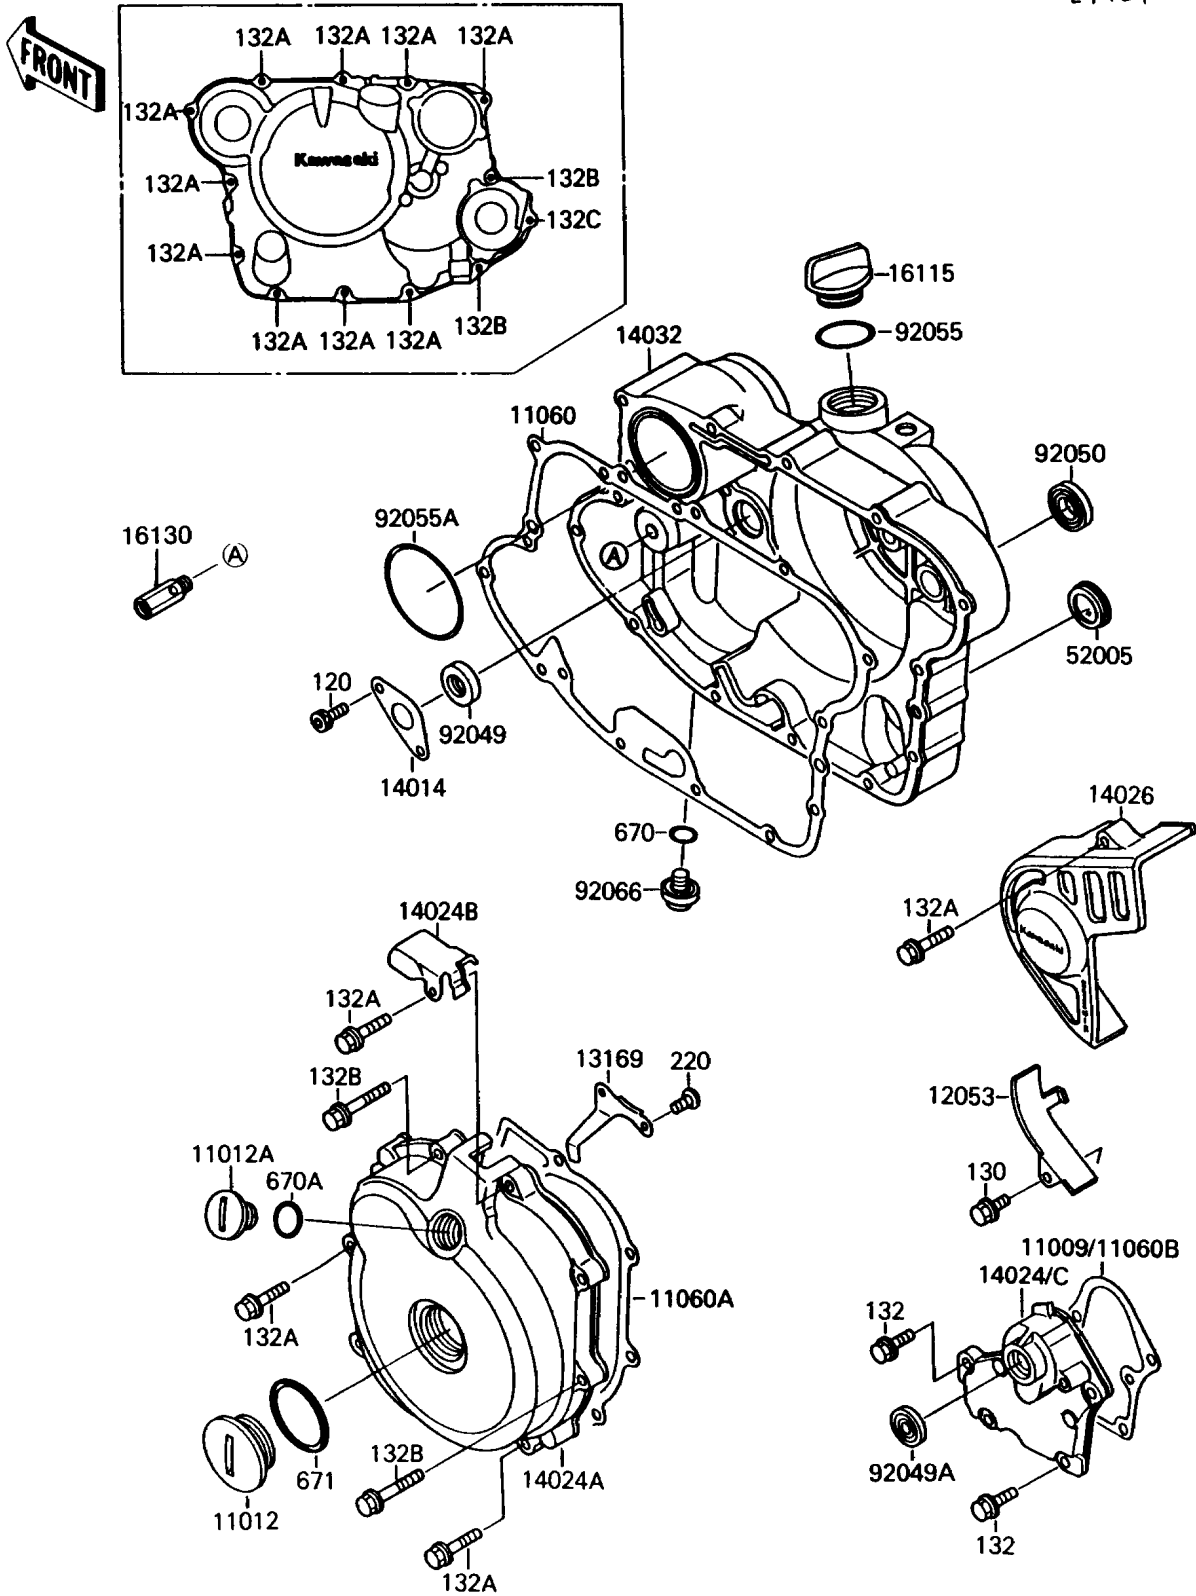

1989 Mojave® 250 PARTS DIAGRAM

Engine Cover

E1431

1989 Mojave® 250 PARTS LIST

Engine Cover

ITEM NAME	PART NUMBER	QUANTITY
GASKET,REVERSE (Ref # 11009)	11009-1591	1
CAP (Ref # 11012)	11012-1362	1
CAP, TOP MARK (Ref # 11012A)	11012-1363	1
GASKET, CLUTCH COVER (Ref # 11060)	11060-1238	1
GASKET, GENERATOR (Ref # 11060A)	11060-1239	1
GUIDE-CHAIN (Ref # 12053)	12053-1196	1
PLATE, GENERATOR LEAD (Ref # 13169)	13169-1692	1
PLATE-POSITION (Ref # 14014)	14014-1079	1
COVER, REVERSE LOCK (Ref # 14024)	14024-1269	1
COVER, GENERATOR (Ref # 14024A)	14024-1270	1
COVER (Ref # 14024B)	14024-1363	1
COVER-CHAIN (Ref # 14026)	14026-1125	1
COVER-CLUTCH (Ref # 14032)	14032-1251	1
CAP-OIL FILLER (Ref # 16115)	16115-1009	1
VALVE-ASSY-RELIEF (Ref # 16130)	16130-1001	1
GAUGE, OIL LEVEL (Ref # 52005)	52005-1009	1
SEAL-OIL (Ref # 92049)	92049-1191	1
SEAL-OIL, TB12205.5 (Ref # 92049A)	92049-1271	1
SEAL-OIL (Ref # 92050)	92050-078	1
RING-O, 31.5X2.6 (Ref # 92055)	92055-049	1
RING-O, 62.6X66X3.1 (Ref # 92055A)	92055-1221	1
PLUG, DRAIN (Ref # 92066)	92066-1156	1
BOLT-SOCKET, 6X10 (Ref # 120)	120P0610	1
BOLT-FLANGED (Ref # 130)	130J0610	1
BOLT-FLANGED-SMALL (Ref # 132)	132J0620	1
BOLT-FLANGED-SMALL (Ref # 132A)	132J0630	1
BOLT-FLANGED-SMALL, 6X40 (Ref # 132B)	132J0640	1
BOLT-FLANGED-SMALL (Ref # 132C)	132J0695	1
SCREW-PAN-CROS (Ref # 220)	220B0512	1

1989 Mojave® 250 PARTS LIST

Engine Cover

ITEM NAME	PART NUMBER	QUANTITY
O RING,11MM (Ref # 670)	670B2011	1
O RING,18MM (Ref # 670A)	670B2018	1
O RING,40MM (Ref # 671)	671B2540	1