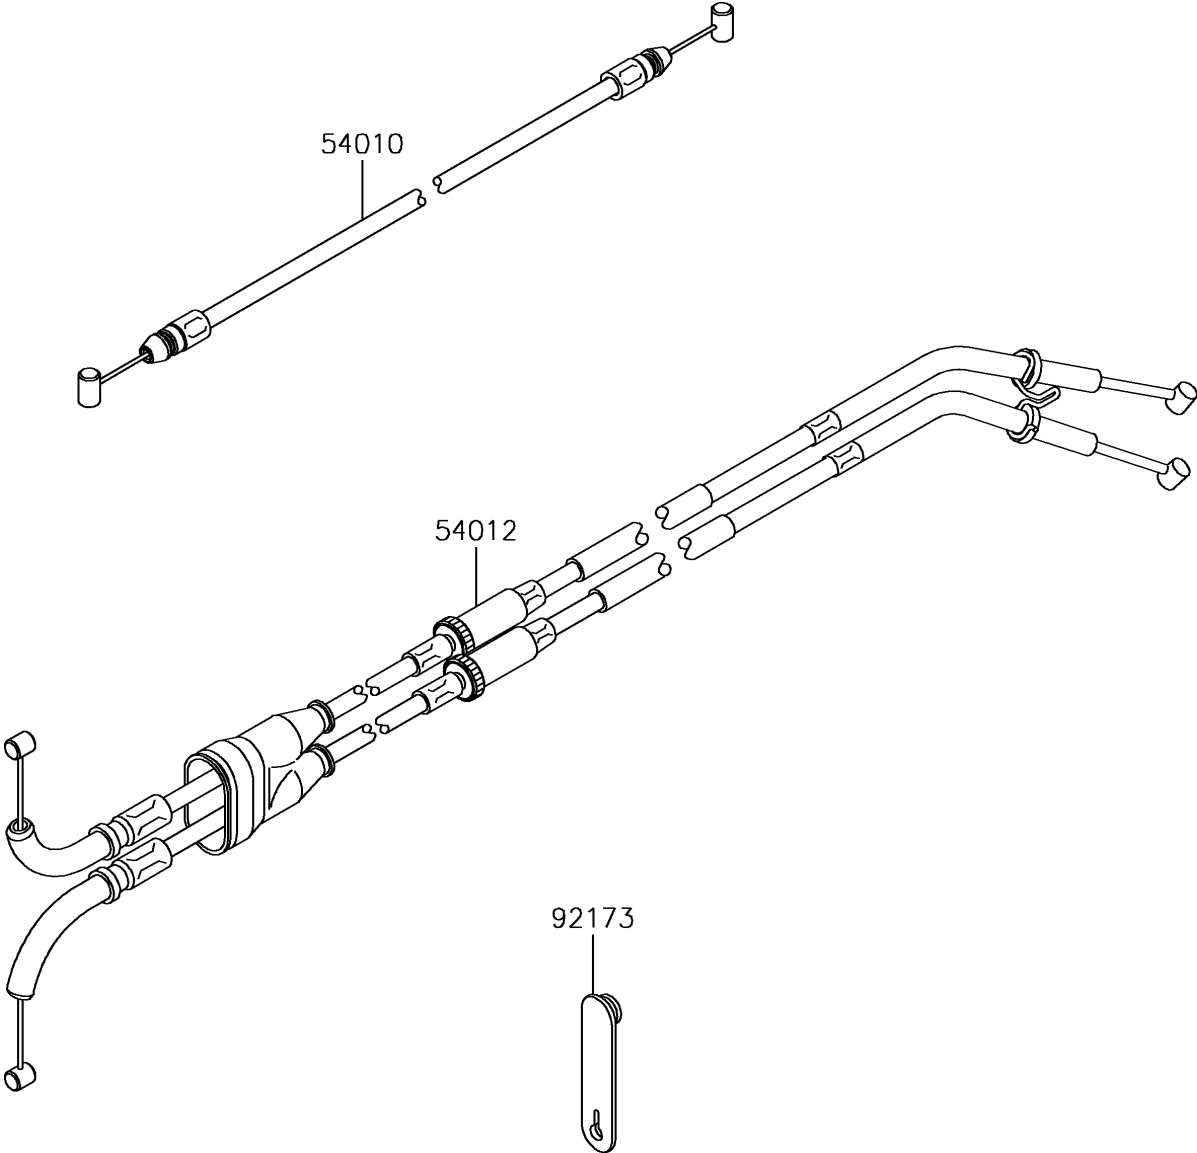

2017 Ninja H2™R PARTS DIAGRAM

Cables

F2540

2017 Ninja H2™R PARTS LIST

Cables

ITEM NAME	PART NUMBER	QUANTITY
CABLE,SEAT LOCK (Ref # 54010)	54010-0573	1
CABLE-THROTTLE (Ref # 54012)	54012-0628	1
CLAMP,RUBBER PLATE (Ref # 92173)	92173-1229	1