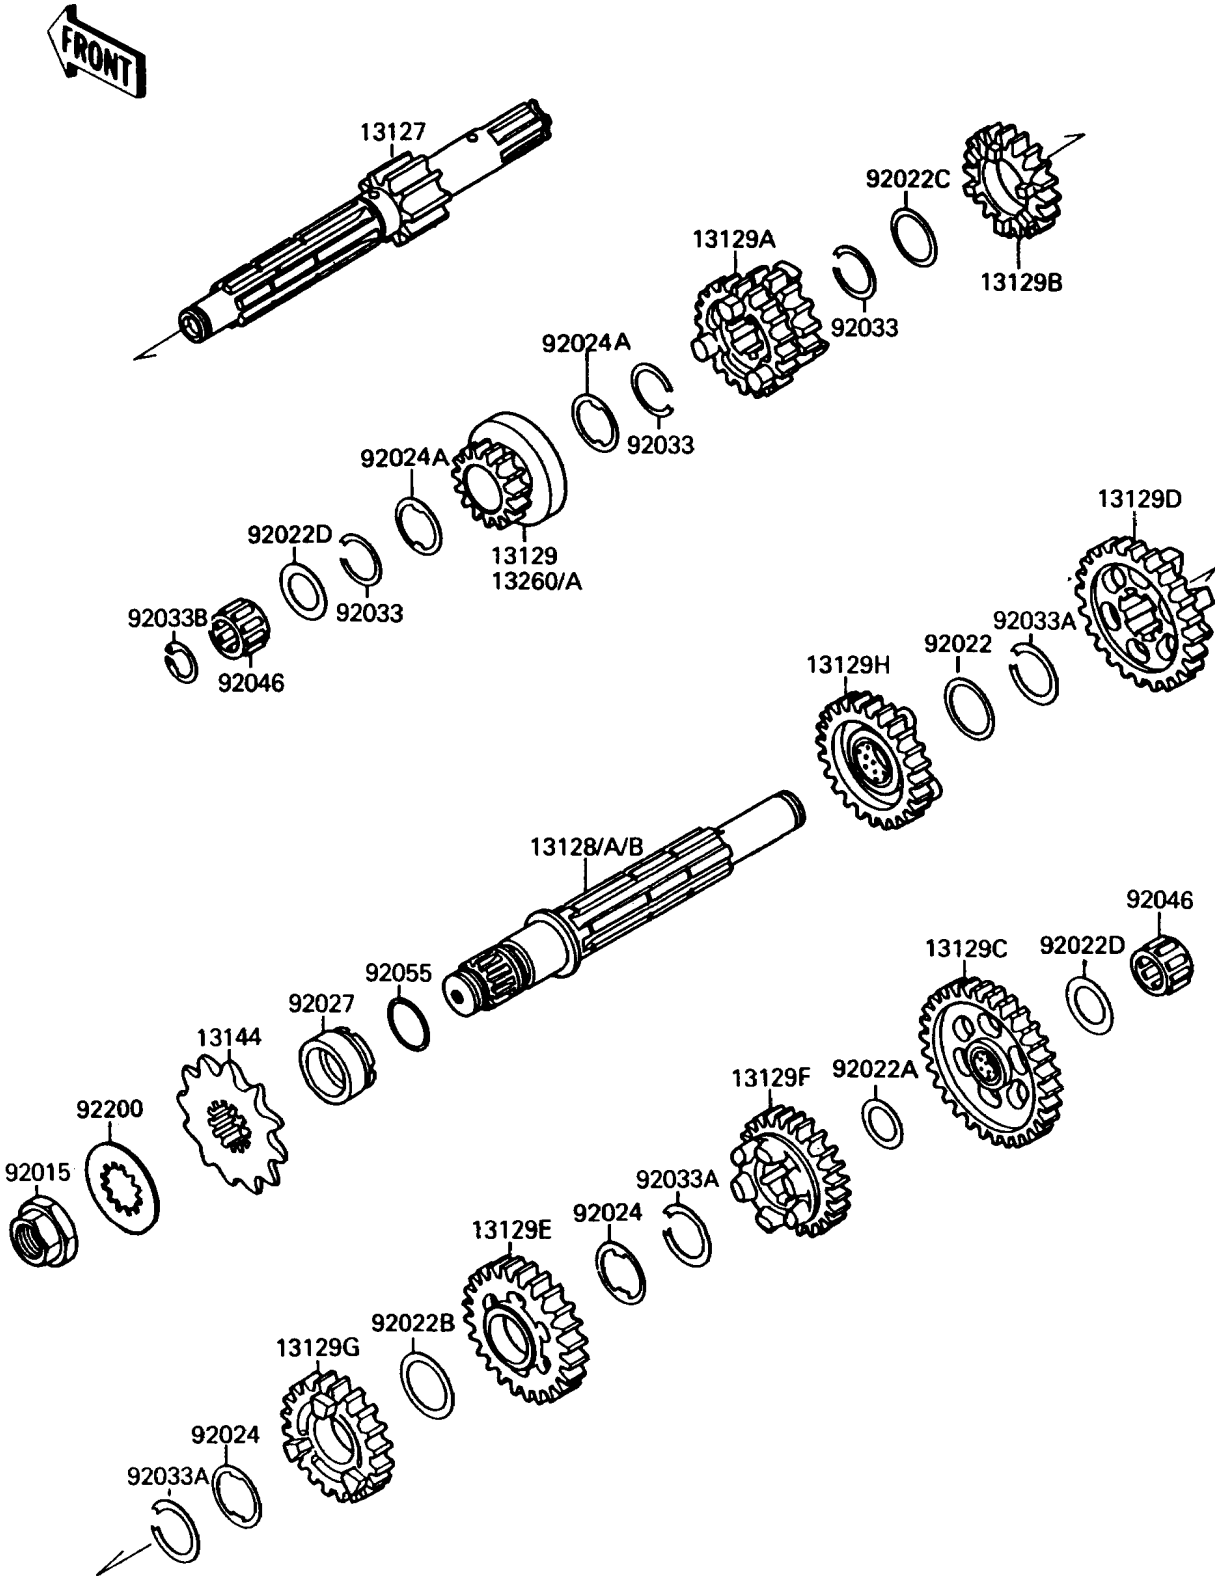

1989 Mojave® 250 PARTS DIAGRAM

Transmission

E1361

1989 Mojave® 250 PARTS LIST

Transmission

ITEM NAME	PART NUMBER	QUANTITY
SHAFT-TRANSMISSION INPUT (Ref # 13127)	13127-1139	1
SHAFT-TRANSMISSION OUTPUT (Ref # 13128)	13128-1135	1
SHAFT-TRANSMISSION OUTPUT (Ref # 13128B)	13128-1171	1
GEAR,INPUT 2ND,15T (Ref # 13129)	13129-1797	1
GEAR,INPUT 3RD&5TH,16T&20T (Ref # 13129A)	13129-1798	1
GEAR,INPUT 4TH,20T (Ref # 13129B)	13129-1799	1
GEAR,OUTPUT LOW,30T (Ref # 13129C)	13129-1800	1
GEAR,OUTPUT 2ND,30T (Ref # 13129D)	13129-1801	1
GEAR,OUTPUT 3RD,24T (Ref # 13129E)	13129-1802	1
GEAR,OUTPUT 4TH,25T (Ref # 13129F)	13129-1803	1
GEAR,OUTPUT 5TH,21T (Ref # 13129G)	13129-1804	1
GEAR,OUTPUT REVERSE,24T (Ref # 13129H)	13129-1805	1
SPROCKET-OUTPUT,12T (Ref # 13144)	13144-1127	1
GEAR,INPUT 2ND,15T (Ref # 13260A)	13260-1077	1
NUT,20MM (Ref # 92015)	92015-1254	1
WASHER,25.3X30X0.5 (Ref # 92022)	92022-159	1
WASHER,17.3X25X0.5 (Ref # 92022A)	92022-1614	1
WASHER,25.3X32X1 (Ref # 92022B)	92022-1800	1
WASHER,22.3X27X0.5 (Ref # 92022C)	92022-198	1
WASHER,17.3X28X1 (Ref # 92022D)	92022-255	1
WASHER,TOOTHED,22.5X31X0.5 (Ref # 92024)	92024-038	1
WASHER,TOOTHED,22.5X27X0.5 (Ref # 92024A)	92024-039	1
COLLAR,25X32X15.3 (Ref # 92027)	92027-1800	1
RING-SNAP,20X25.5X1.2 (Ref # 92033)	92033-025	1
RING-SNAP,24MM (Ref # 92033A)	92033-026	1
RING-SNAP (Ref # 92033B)	92033-032	1
BEARING-NEEDLE,K17X25X13.8X1 (Ref # 92046)	92046-1156	1
RING-O,21.5MM (Ref # 92055)	92055-1293	1
WASHER (Ref # 92200)	92200-1065	1