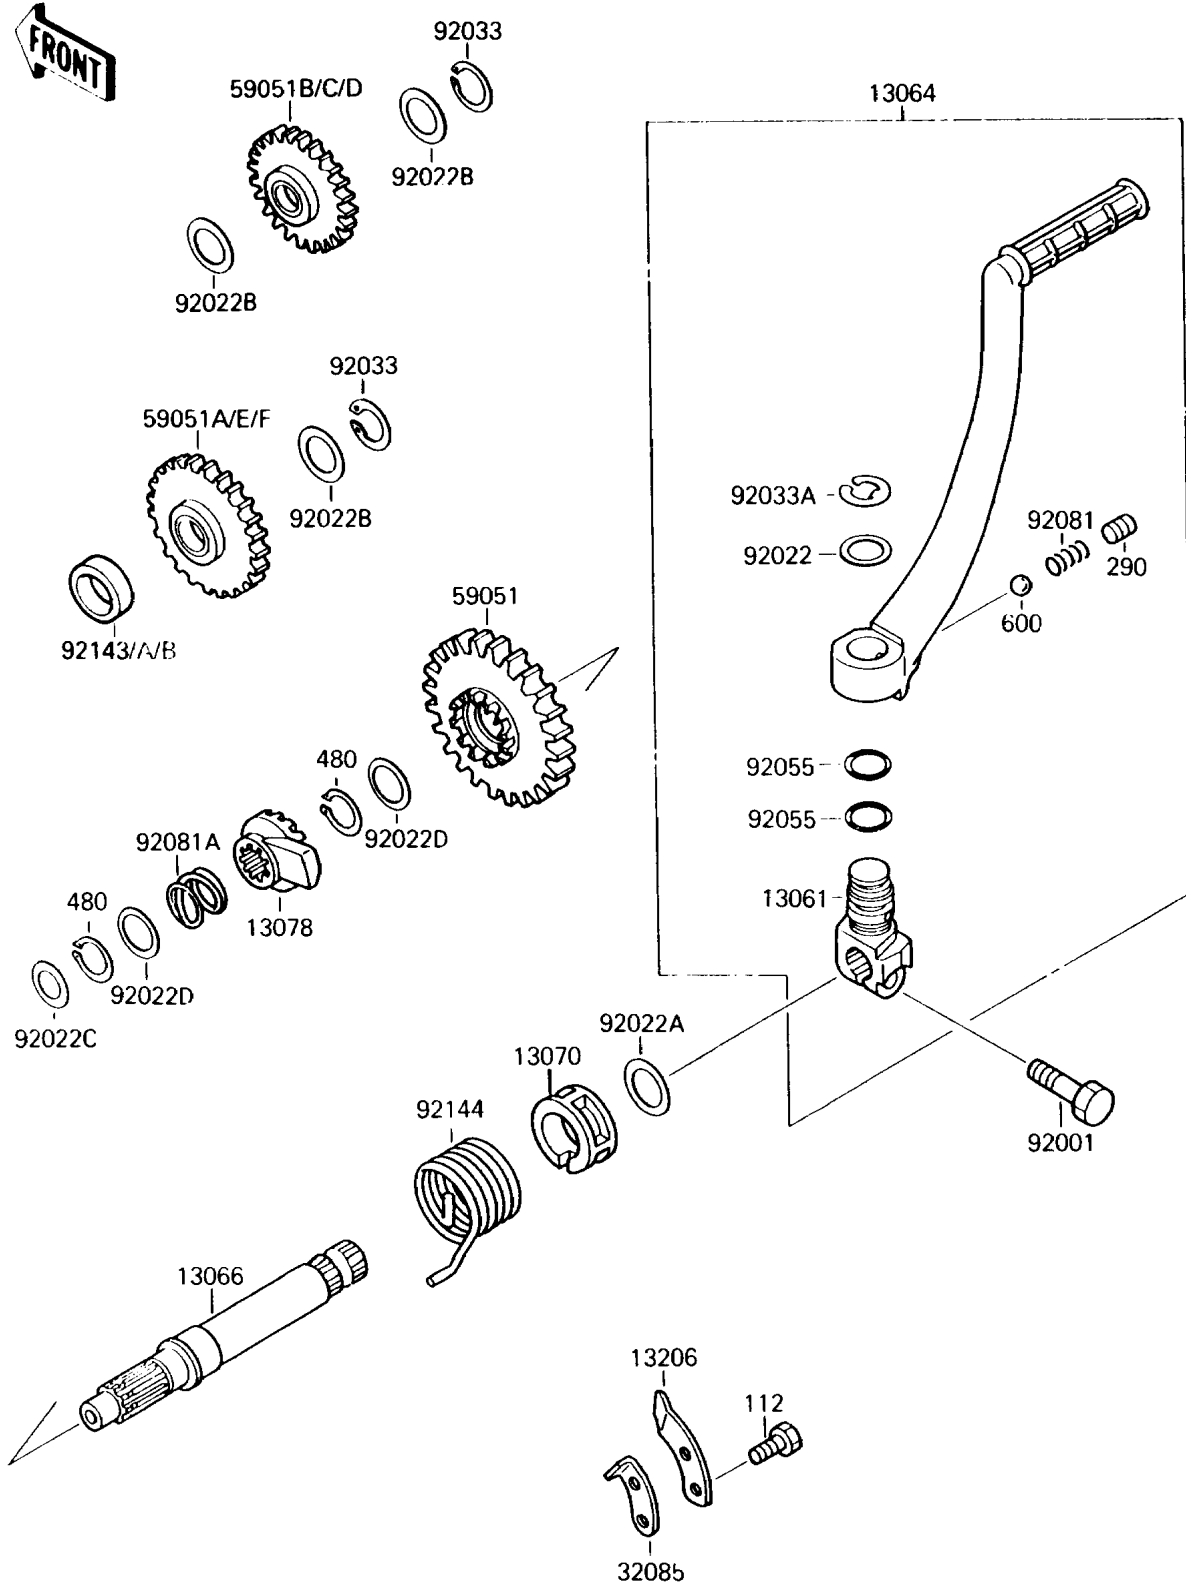

1989 Mojave® 250 PARTS DIAGRAM

Kickstarter Mechanism

E1340

1989 Mojave® 250 PARTS LIST

Kickstarter Mechanism

ITEM NAME	PART NUMBER	QUANTITY
BOSS,KICK PEDAL (Ref # 13061)	13061-1189	1
LEVER-ASSY-KICK (Ref # 13064)	13064-1127	1
SHAFT-KICK (Ref # 13066)	13066-1062	1
GUIDE,KICK SPRING (Ref # 13070)	13070-011	1
RATCHET (Ref # 13078)	13078-1053	1
GUIDE-KICK (Ref # 13206)	13206-1056	1
STOPPER (Ref # 32085)	32085-1237	1
GEAR-SPUR,KICKSTARTER,30T (Ref # 59051)	59051-1170	1
GEAR,KICKSTARTER IDLE,25T (Ref # 59051A)	59051-1171	1
GEAR,REVERSE SHAFT,21T (Ref # 59051B)	59051-1172	1
GEAR,REVERSE SHAFT,21T (Ref # 59051D)	59051-1220	1
GEAR,KICKSTARTER IDLE,25T (Ref # 59051F)	59051-1221	1
BOLT,8X28 (Ref # 92001)	92001-1042	1
WASHER,15.2X20X1 (Ref # 92022)	92022-1019	1
WASHER,18.5X23X1.2 (Ref # 92022A)	92022-118	1
WASHER,17.3X22X0.5 (Ref # 92022B)	92022-1799	1
WASHER,12.3X20X0.5 (Ref # 92022C)	92022-269	1
WASHER,16.8X22X0.5 (Ref # 92022D)	92022-315	1
RING-SNAP (Ref # 92033)	92033-032	1
RING-SNAP,10MM (Ref # 92033A)	92033-1166	1
RING-O,10X1.5 (Ref # 92055)	92055-061	1
SPRING,KICK PEDAL (Ref # 92081)	92081-020	1
SPRING,RATCHET (Ref # 92081A)	92081-122	1
COLLAR,17.1X24X12 (Ref # 92143)	92143-1011	1
COLLAR,17.1X24X9 (Ref # 92143B)	92143-1330	1
SPRING,KICKSTARTER (Ref # 92144)	92144-1001	1
BOLT-UPSET (Ref # 112)	112G0618	1
SCREW-SET-SOCKET,8X8 (Ref # 290)	290Q0808	1
CIRCLIP-TYPE-C,16MM (Ref # 480)	480J1600	1

1989 Mojave® 250 PARTS LIST

Kickstarter Mechanism

ITEM NAME	PART NUMBER	QUANTITY
BALL-STEEL,1/4" (Ref # 600)	600A0800	1