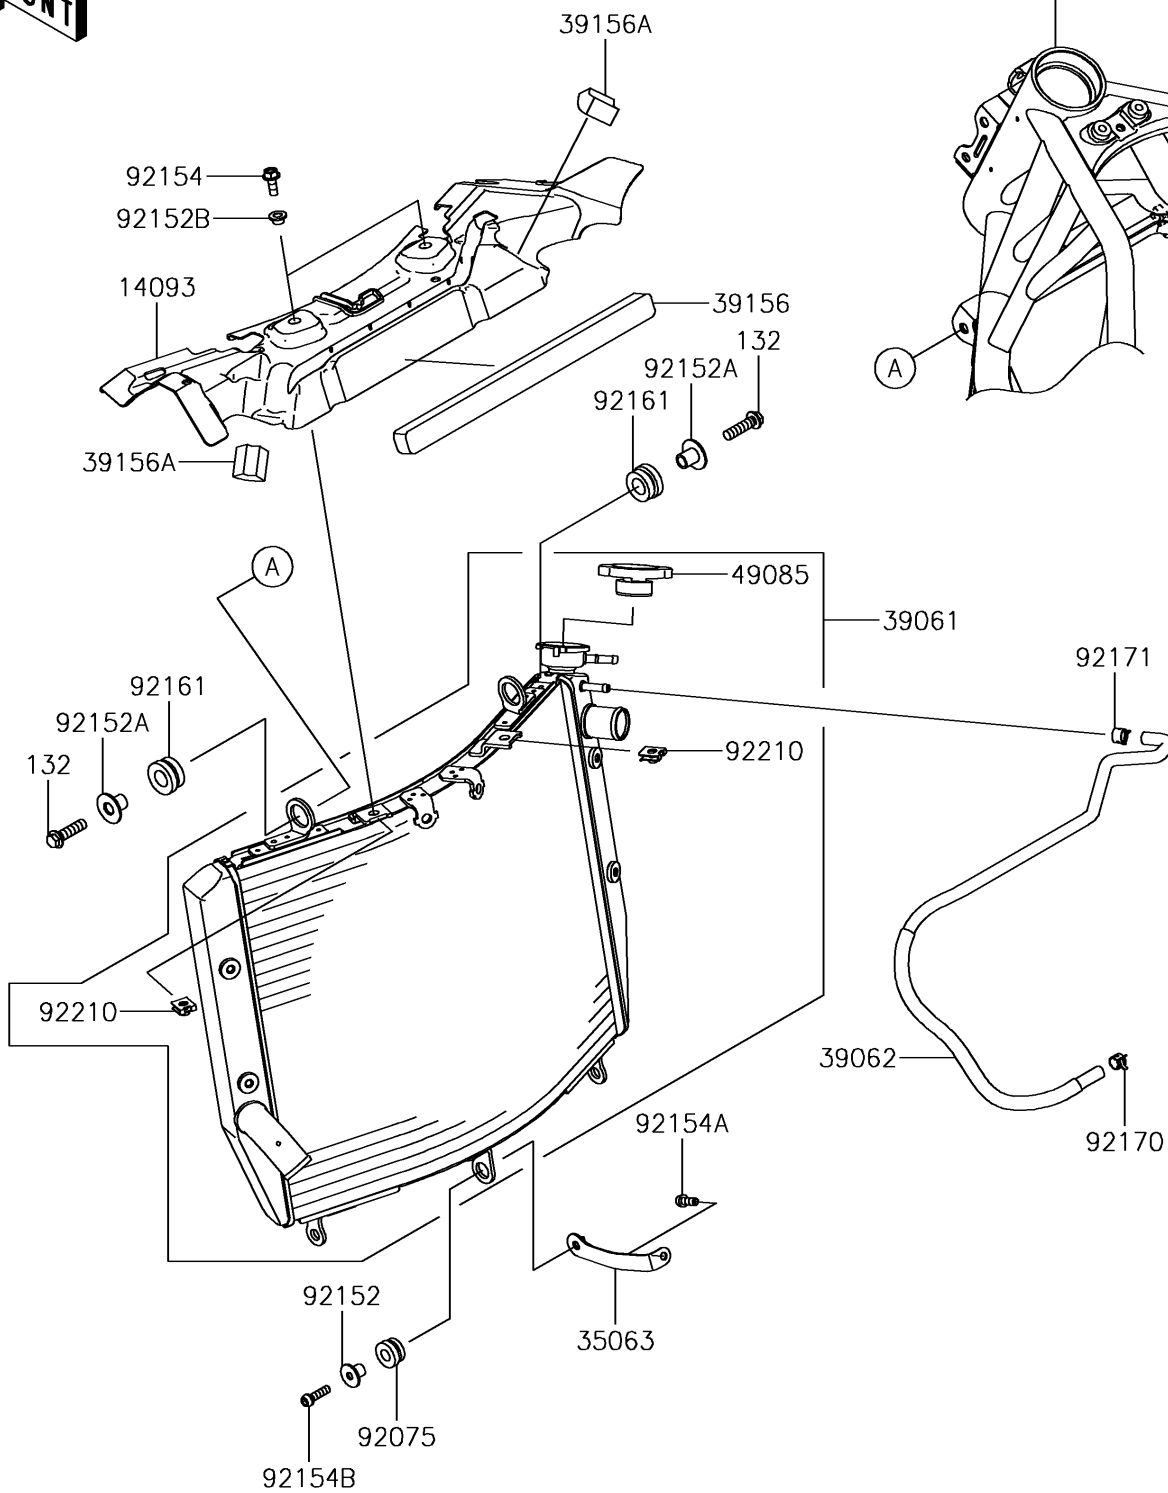

## 2017 Ninja H2™R PARTS DIAGRAM

Radiator

E3032

## 2017 Ninja H2™R PARTS LIST

Radiator

ITEM NAME	PART NUMBER	QUANTITY
BOLT-FLANGED-SMALL,8X30 (Ref # 132)	132BC0830	1
COVER,HEAT (Ref # 14093)	14093-0158	1
STAY,RADIATOR (Ref # 35063)	35063-0997	1
RADIATOR-ASSY (Ref # 39061)	39061-0698	1
HOSE-COOLING,AIR BLEED (Ref # 39062)	39062-0688	1
PAD,20X285X15 (Ref # 39156)	39156-1840	1
PAD,27X27X15 (Ref # 39156A)	39156-1841	1
CAP-ASSY-PRESSURE (Ref # 49085)	49085-0006	1
DAMPER,RUBBER (Ref # 92075)	92075-1123	1
COLLAR,6.5X10X13.1 (Ref # 92152)	92152-0332	1
COLLAR (Ref # 92152A)	92152-0439	1
COLLAR (Ref # 92152B)	92152-2111	1
BOLT,FLANGED,6X16 (Ref # 92154)	92154-0887	1
BOLT,SOCKET,6X16 (Ref # 92154A)	92154-1454	1
BOLT,SOCKET,6X22 (Ref # 92154B)	92154-1456	1
DAMPER (Ref # 92161)	92161-0304	1
CLAMP (Ref # 92170)	92170-1493	1
CLAMP (Ref # 92171)	92171-0719	1
NUT (Ref # 92210)	92210-1323	1