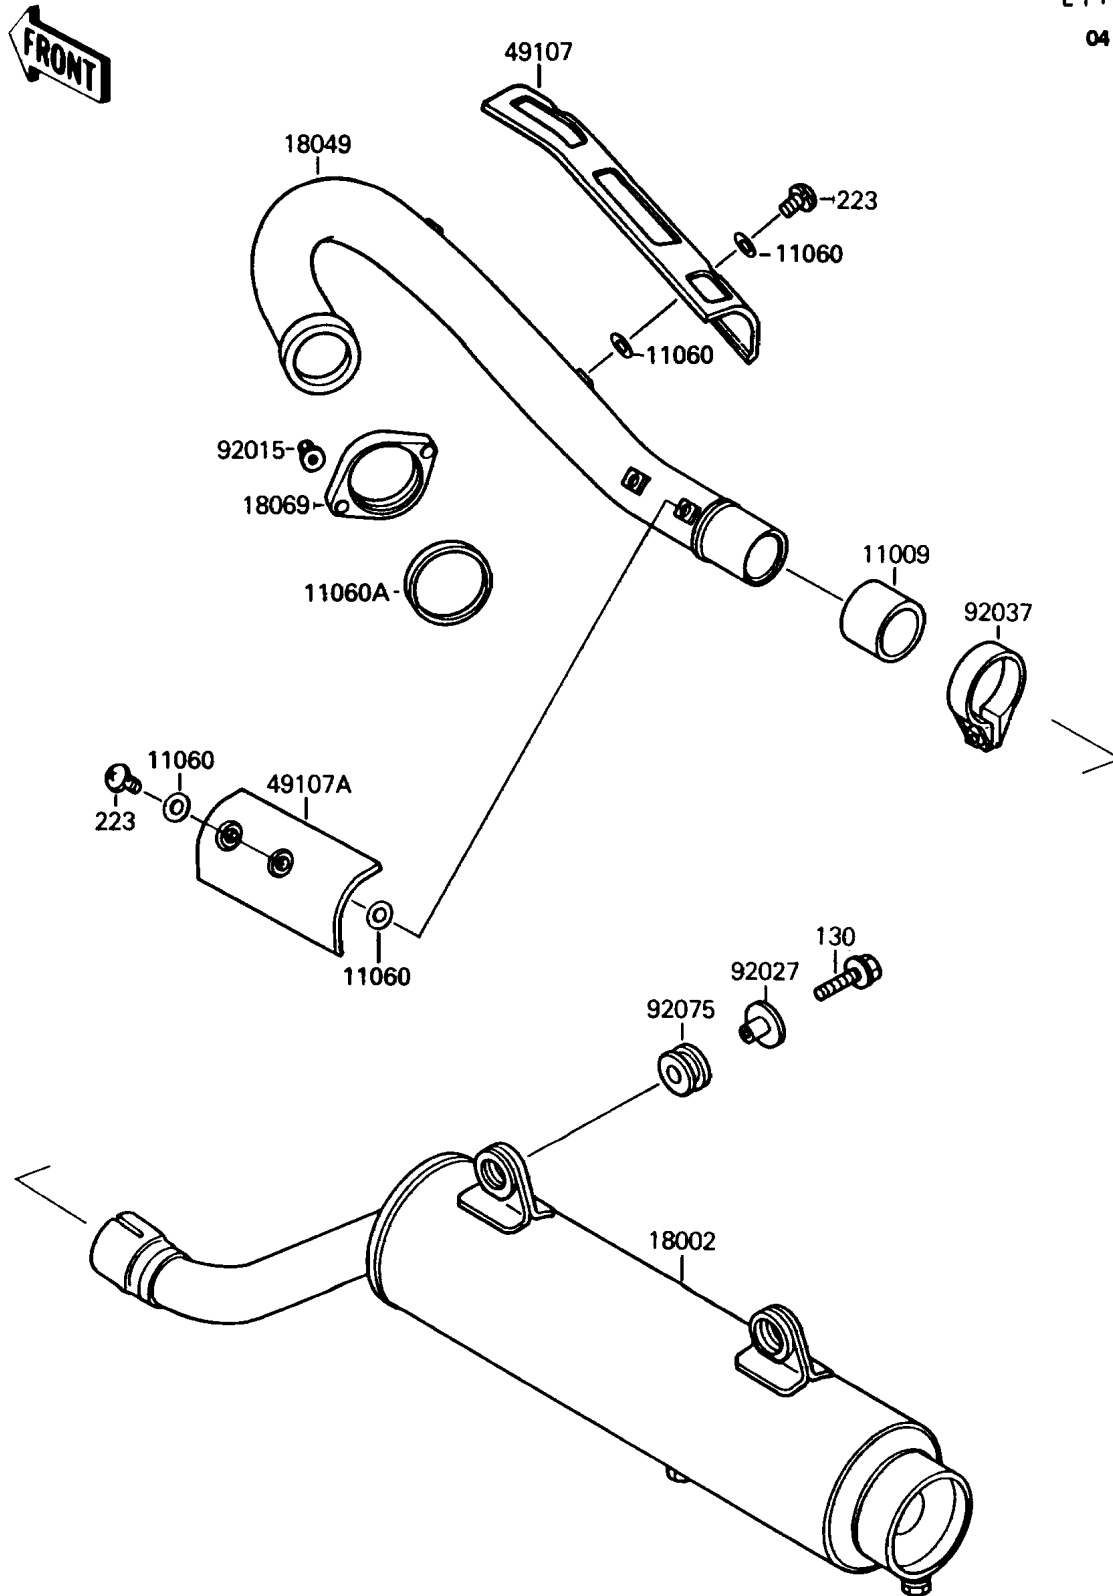

## 1989 Mojave® 250 PARTS DIAGRAM

Muffler

E1140

04

## 1989 Mojave® 250 PARTS LIST

Muffler

ITEM NAME	PART NUMBER	QUANTITY
GASKET,EXHAUST PIPE CONNECTING (Ref # 11009)	11009-1667	1
GASKET,6.2X11.5X1.5 (Ref # 11060)	11060-1109	1
GASKET,EXHAUST PIPE (Ref # 11060A)	11060-1126	1
BODY-COMP-MUFFLER (Ref # 18002)	18002-1678	1
PIPE-EXHAUST (Ref # 18049)	18049-1381	1
HOLDER-EXHAUST PIPE (Ref # 18069)	18069-1058	1
COVER-EXHAUST PIPE,FR (Ref # 49107)	49107-1071	1
COVER-EXHAUST PIPE,RR (Ref # 49107A)	49107-1072	1
NUT (Ref # 92015)	92015-1331	1
COLLAR (Ref # 92027)	92027-1873	1
CLAMP,42MM,BLACK (Ref # 92037)	92037-1350	1
DAMPER (Ref # 92075)	92075-013	1
BOLT-FLANGED,8X30 (Ref # 130)	130J0830	1
SCREW-PAN-WS-CROS (Ref # 223)	223C0610	1