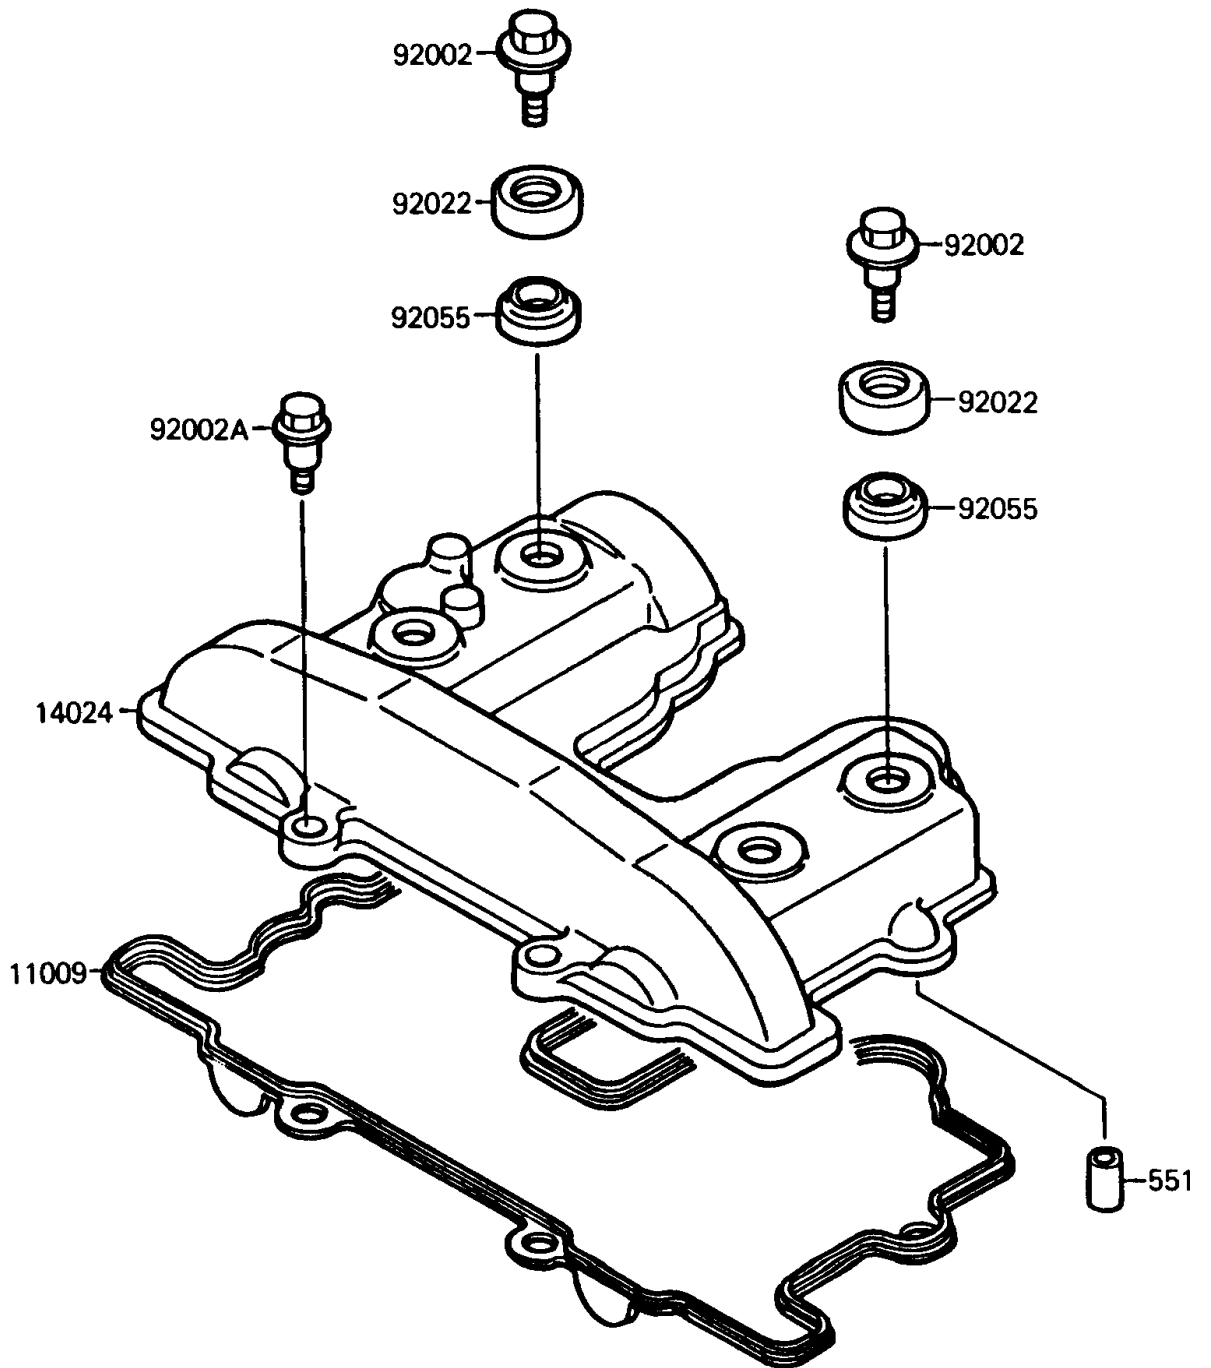

1989 Mojave® 250 PARTS DIAGRAM

Cylinder Head Cover

E1112

1989 Mojave® 250 PARTS LIST

Cylinder Head Cover

ITEM NAME	PART NUMBER	QUANTITY
GASKET,HEAD COVER (Ref # 11009)	11009-1607	1
COVER,CYLINDER HEAD (Ref # 14024)	14024-1218	1
BOLT,L=20.5 (Ref # 92002)	92002-1327	1
BOLT,L=21 (Ref # 92002A)	92002-1382	1
WASHER,HEAD COVER BOLT (Ref # 92022)	92022-1487	1
RING-O,HEAD COVER BOLT (Ref # 92055)	92055-1225	1
PIN-DOWEL (Ref # 551)	551A1016	1