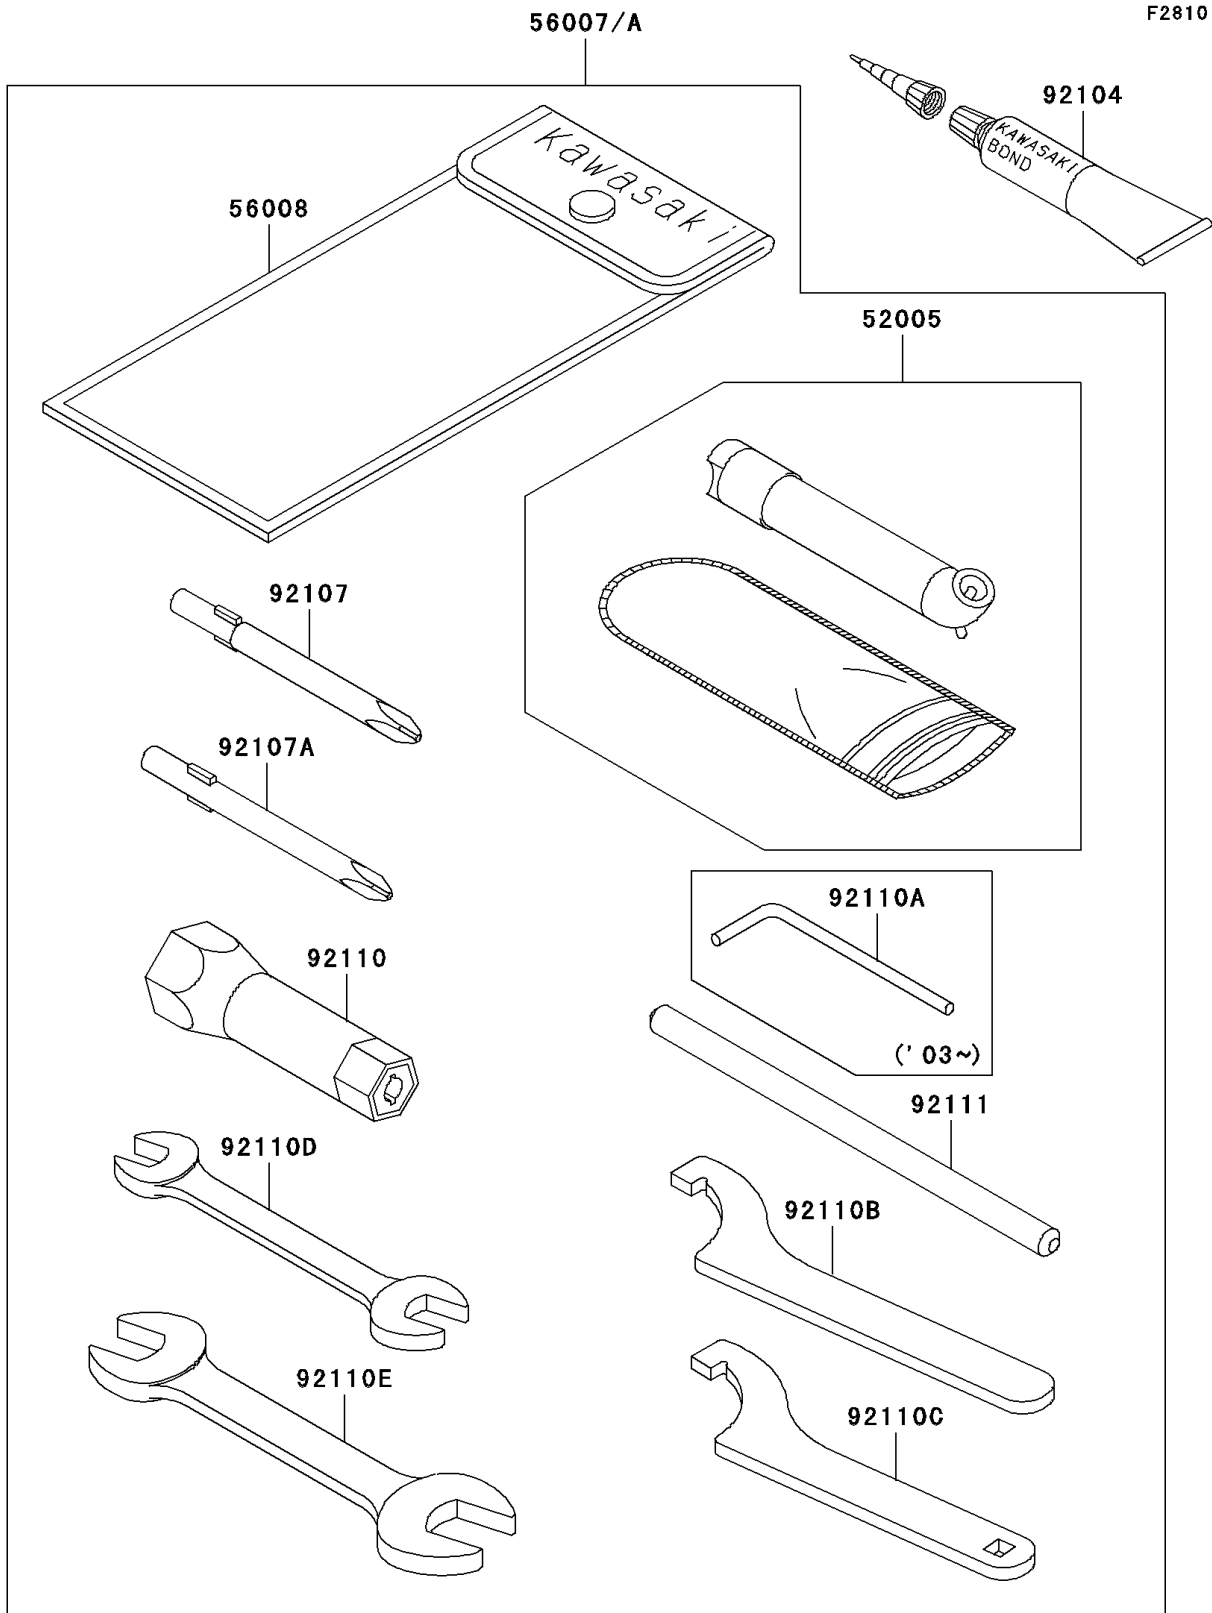

## 2001 Mojave® 250 PARTS DIAGRAM

Owner's Tools

## 2001 Mojave® 250 PARTS LIST

Owner's Tools

| ITEM NAME                                    | PART NUMBER | QUANTITY |
|--|-------------|----------|
| GAUGE,AIR (Ref # 52005)                      | 52005-1082  | 1        |
| TOOLKIT (Ref # 56007)                        | 56007-1326  | 1        |
| BAG,TOOL (Ref # 56008)                       | 56008-1007  | 1        |
| GASKET-LIQUID,TUBE,100G,SILVER (Ref # 92104) | 92104-002   | 1        |
| TOOL-DRIVER,#3PHILLIPS (Ref # 92107)         | 92107-005   | 1        |
| TOOL-DRIVER,#2PHILLIPS (Ref # 92107A)        | 92107-1053  | 1        |
| TOOL-WRENCH,BOX,18MM (Ref # 92110)           | 92110-1111  | 1        |
| TOOL-WRENCH,HOOK (Ref # 92110B)              | 92110-1143  | 1        |
| TOOL-WRENCH,HOOK (Ref # 92110C)              | 92110-1144  | 1        |
| TOOL-WRENCH,OPEN END,10X12 (Ref # 92110D)    | 92110-1152  | 1        |
| TOOL-WRENCH,OPEN END,14X17 (Ref # 92110E)    | 92110-1153  | 1        |
| TOOL-BAR,8X150 (Ref # 92111)                 | 92111-1053  | 1        |