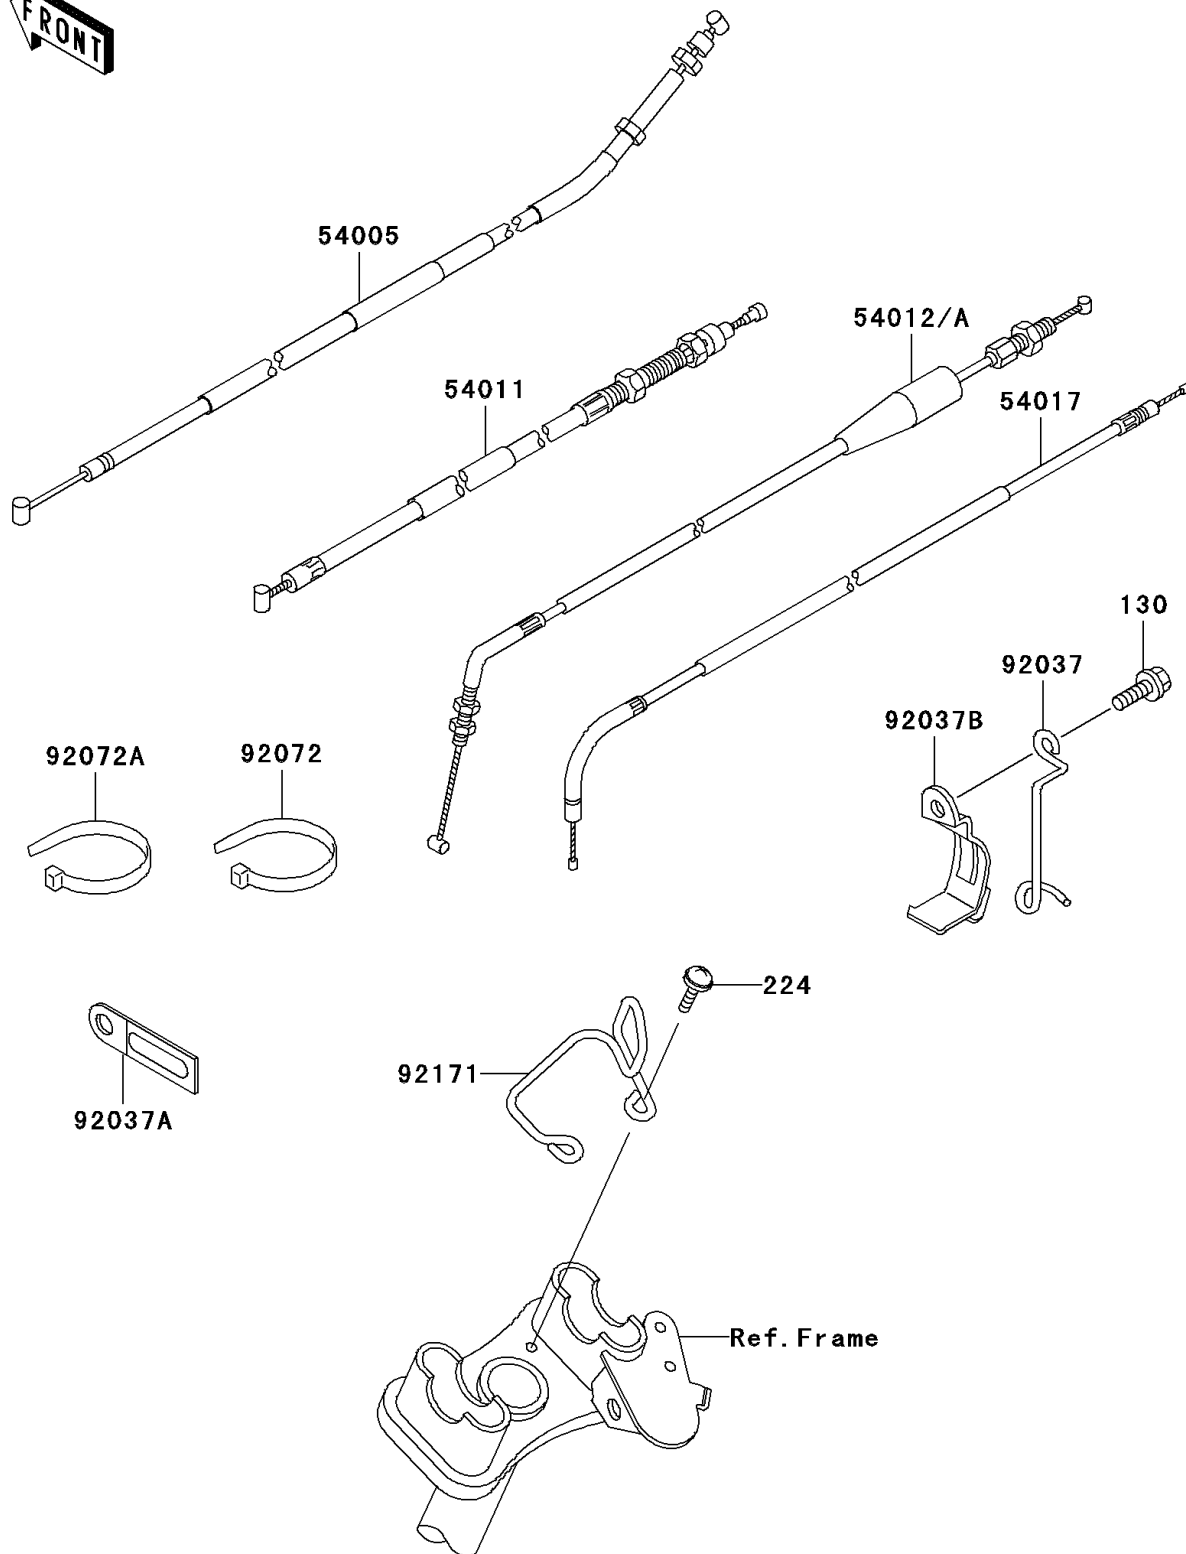

2001 Mojave® 250 PARTS DIAGRAM

Cables

F2540

2001 Mojave® 250 PARTS LIST

Cables

ITEM NAME	PART NUMBER	QUANTITY
BOLT-FLANGED,6X12 (Ref # 130)	130B0612	1
SCREW-PAN-WP-CROS (Ref # 224)	224C0610	1
CABLE-BRAKE,PARKING (Ref # 54005)	54005-1131	1
CABLE-CLUTCH (Ref # 54011)	54011-1266	1
CABLE-THROTTLE (Ref # 54012A)	54012-1301	1
CABLE-STARTER (Ref # 54017)	54017-1080	1
CLAMP,CABLE (Ref # 92037)	92037-1779	1
CLAMP (Ref # 92037A)	92037-1780	1
CLAMP,CABLE (Ref # 92037B)	92037-1806	1
BAND,L=123 (Ref # 92072)	92072-030	1
BAND,L=149 (Ref # 92072A)	92072-031	1
CLAMP,CABLE (Ref # 92171)	92171-1127	1