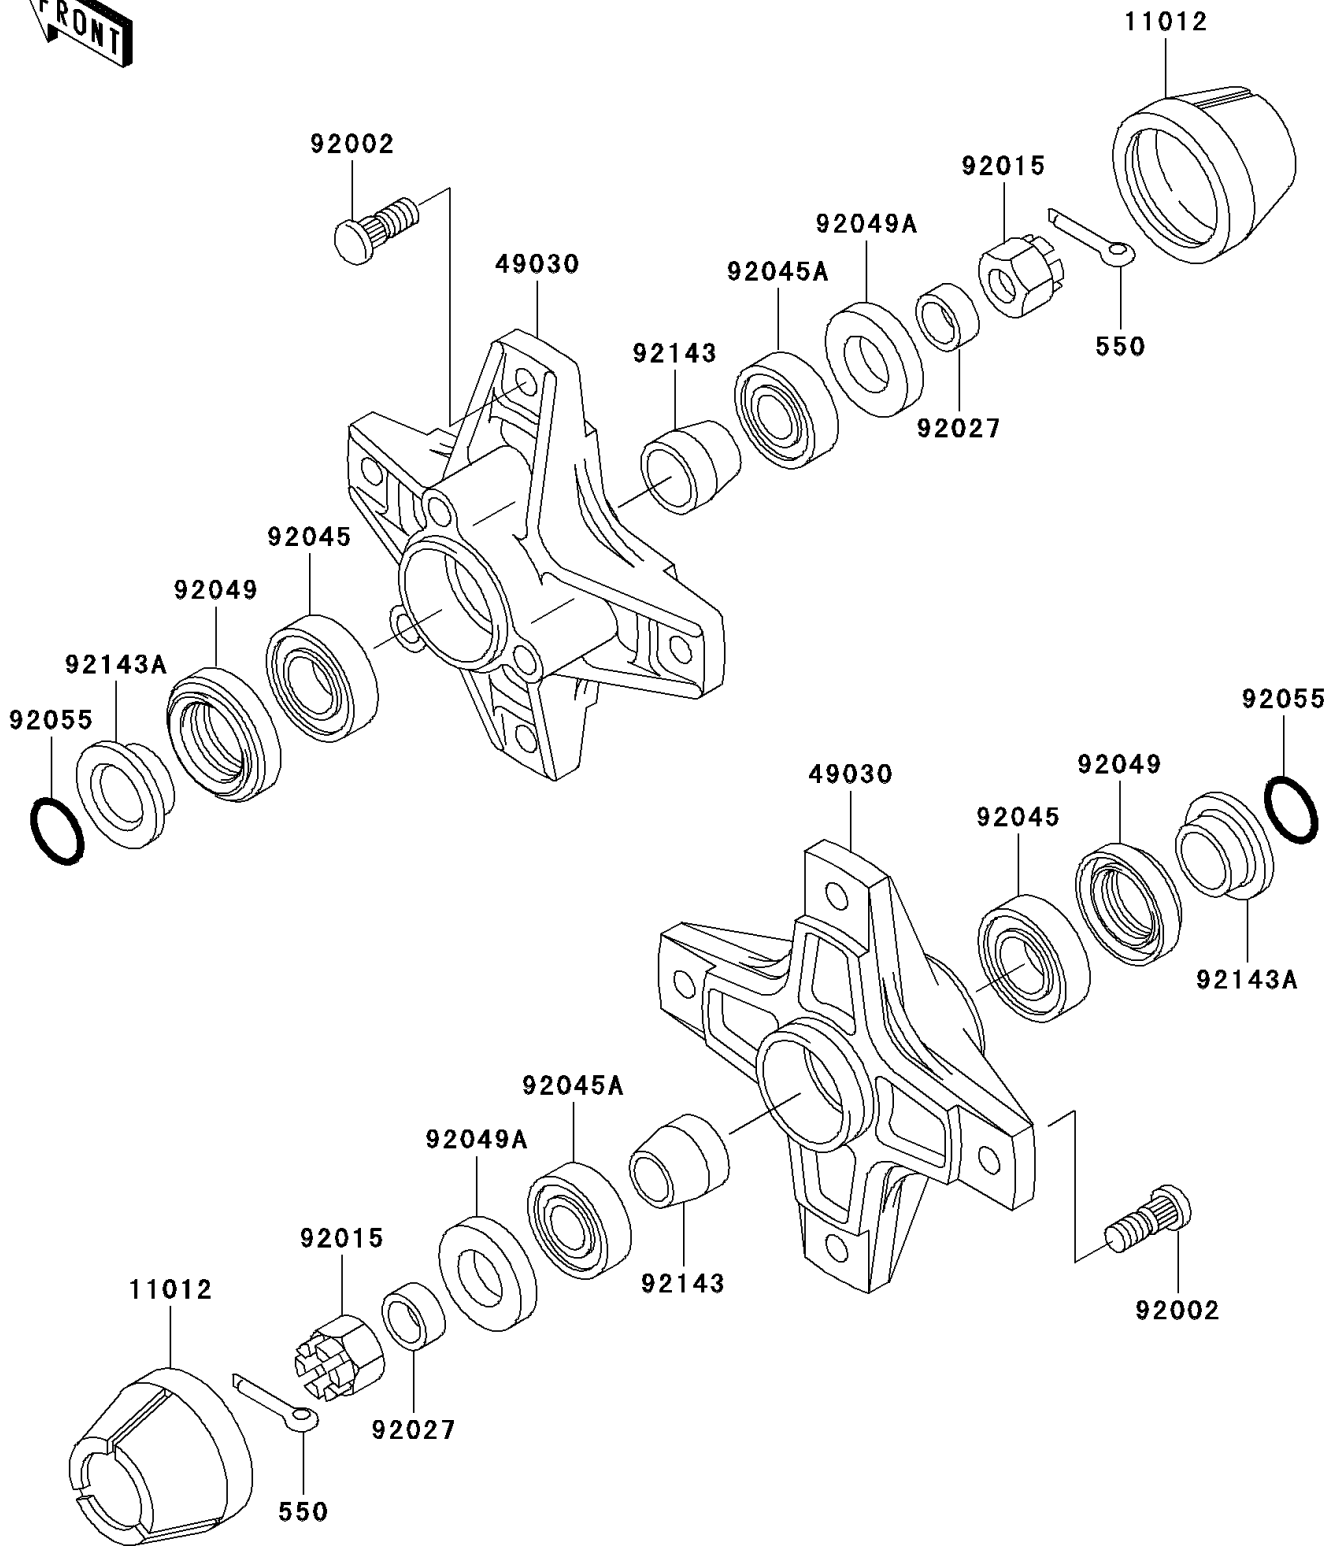

2001 Mojave® 250 PARTS DIAGRAM

Front Hub

F2230

2001 Mojave® 250 PARTS LIST

Front Hub

ITEM NAME	PART NUMBER	QUANTITY
PIN-COTTER,4.0X30 (Ref # 550)	550D4030	1
CAP,WHEEL (Ref # 11012)	11012-1969	1
HUB,FR (Ref # 49030)	49030-1084	1
BOLT,10X30 (Ref # 92002)	92002-1388	1
NUT,CASTLE,16MM (Ref # 92015)	92015-1947	1
COLLAR,16.0X22X9.5 (Ref # 92027)	92027-1815	1
BEARING-BALL,60/222RS (Ref # 92045)	92045-1170	1
BEARING-BALL,6203DDU2 AV2S (Ref # 92045A)	92045-1228	1
SEAL-OIL,SDD4 28 44 8 (Ref # 92049)	92049-1260	1
SEAL-OIL (Ref # 92049A)	92049-1318	1
RING-O,21.5MM (Ref # 92055)	92055-1293	1
COLLAR,L=25 (Ref # 92143)	92143-1007	1
COLLAR,L=14.1 (Ref # 92143A)	92143-1008	1