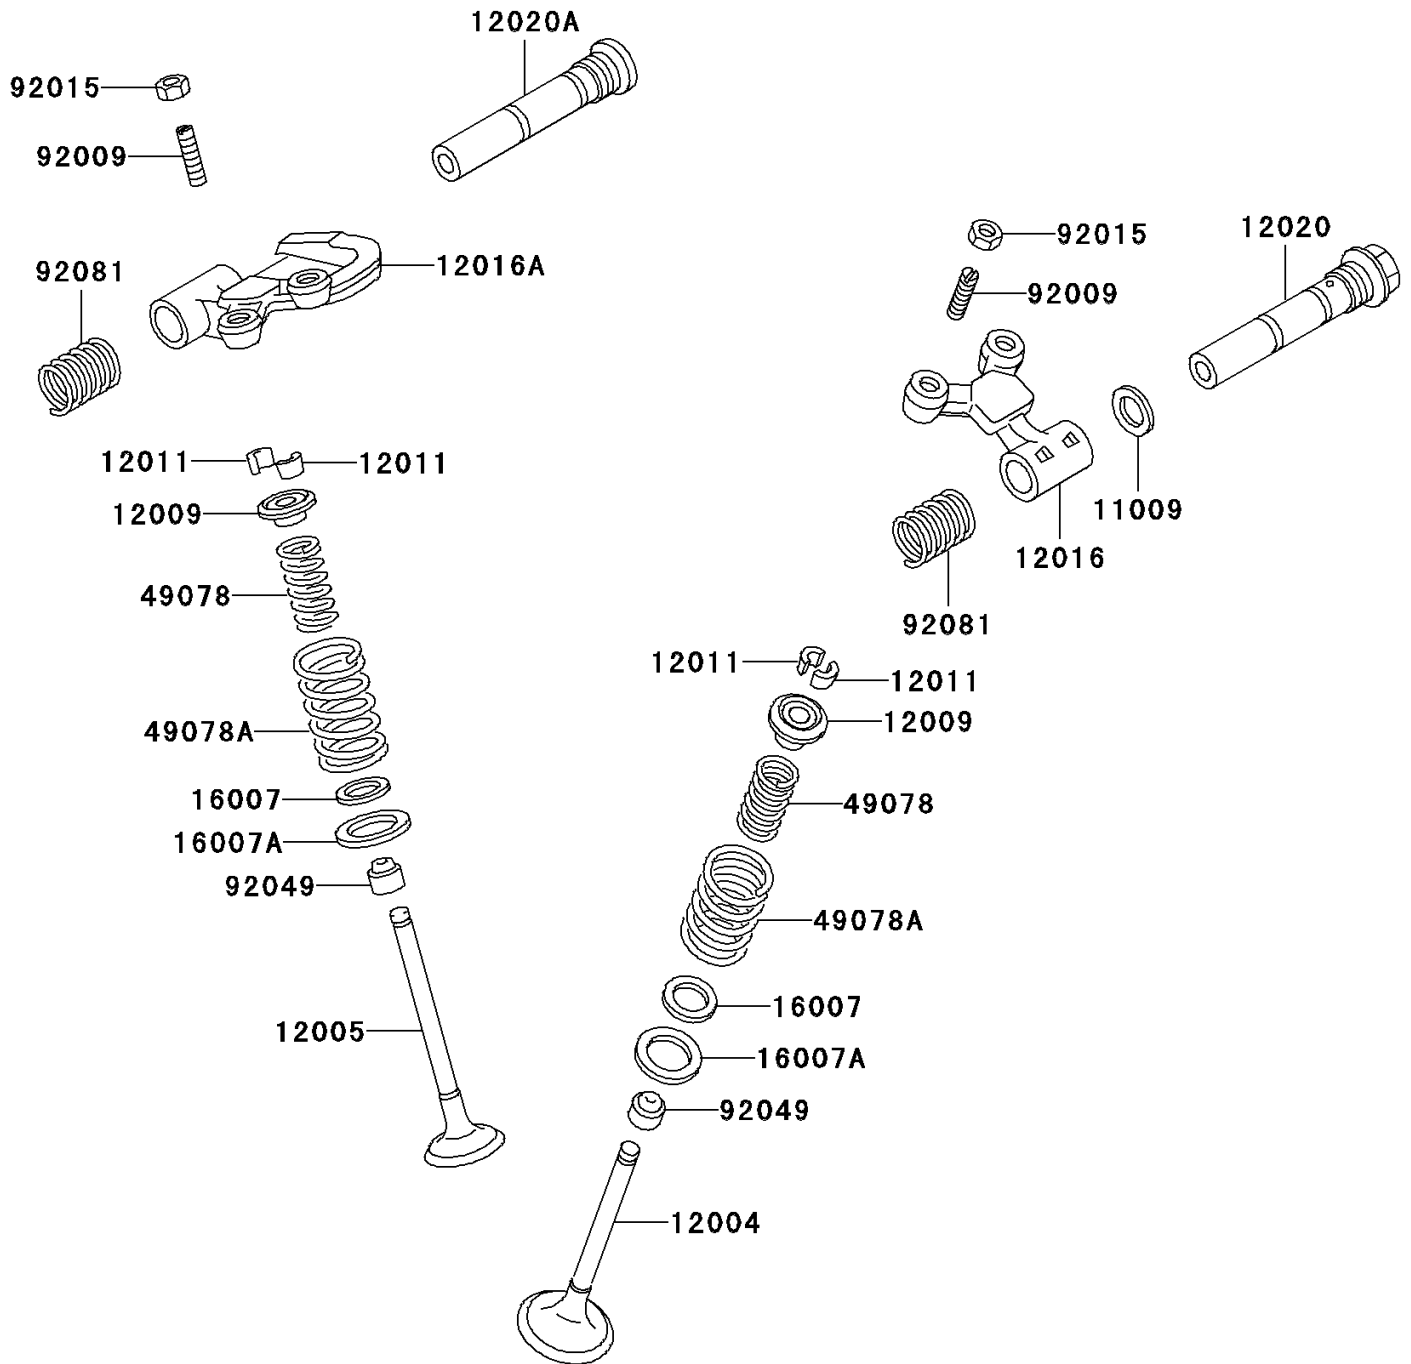

2001 Mojave® 250 PARTS DIAGRAM

Valve(s)

E1210

2001 Mojave® 250 PARTS LIST

Valve(s)

ITEM NAME	PART NUMBER	QUANTITY
GASKET,14X18X1.5 (Ref # 11009)	11009-1430	1
VALVE-INTAKE (Ref # 12004)	12004-1119	1
VALVE-EXHAUST (Ref # 12005)	12005-1052	1
RETAINER-VALVE SPRING (Ref # 12009)	12009-1054	1
COLLET (Ref # 12011)	12011-1003	1
ARM-ROCKER,INTAKE (Ref # 12016)	12016-1071	1
ARM-ROCKER,EXHAUST (Ref # 12016A)	12016-1083	1
SHAFT-ROCKER,INTAKE (Ref # 12020)	12020-1055	1
SHAFT-ROCKER,EXHAUST (Ref # 12020A)	12020-1056	1
SEAT-SPRING,12.1X16.2X0.5 (Ref # 16007)	16007-1177	1
SEAT-SPRING,17.5X23.8X0.5 (Ref # 16007A)	16007-1178	1
SPRING-ENGINE VALVE,INNER (Ref # 49078)	49078-1051	1
SPRING-ENGINE VALVE,OUTER (Ref # 49078A)	49078-1056	1
SCREW,7MM (Ref # 92009)	92009-1279	1
NUT,7MM (Ref # 92015)	92015-1325	1
SEAL-OIL,RVC2-5.5X8.5X8.3 (Ref # 92049)	92049-1062	1
SPRING,ROCKER ARM (Ref # 92081)	92081-1740	1