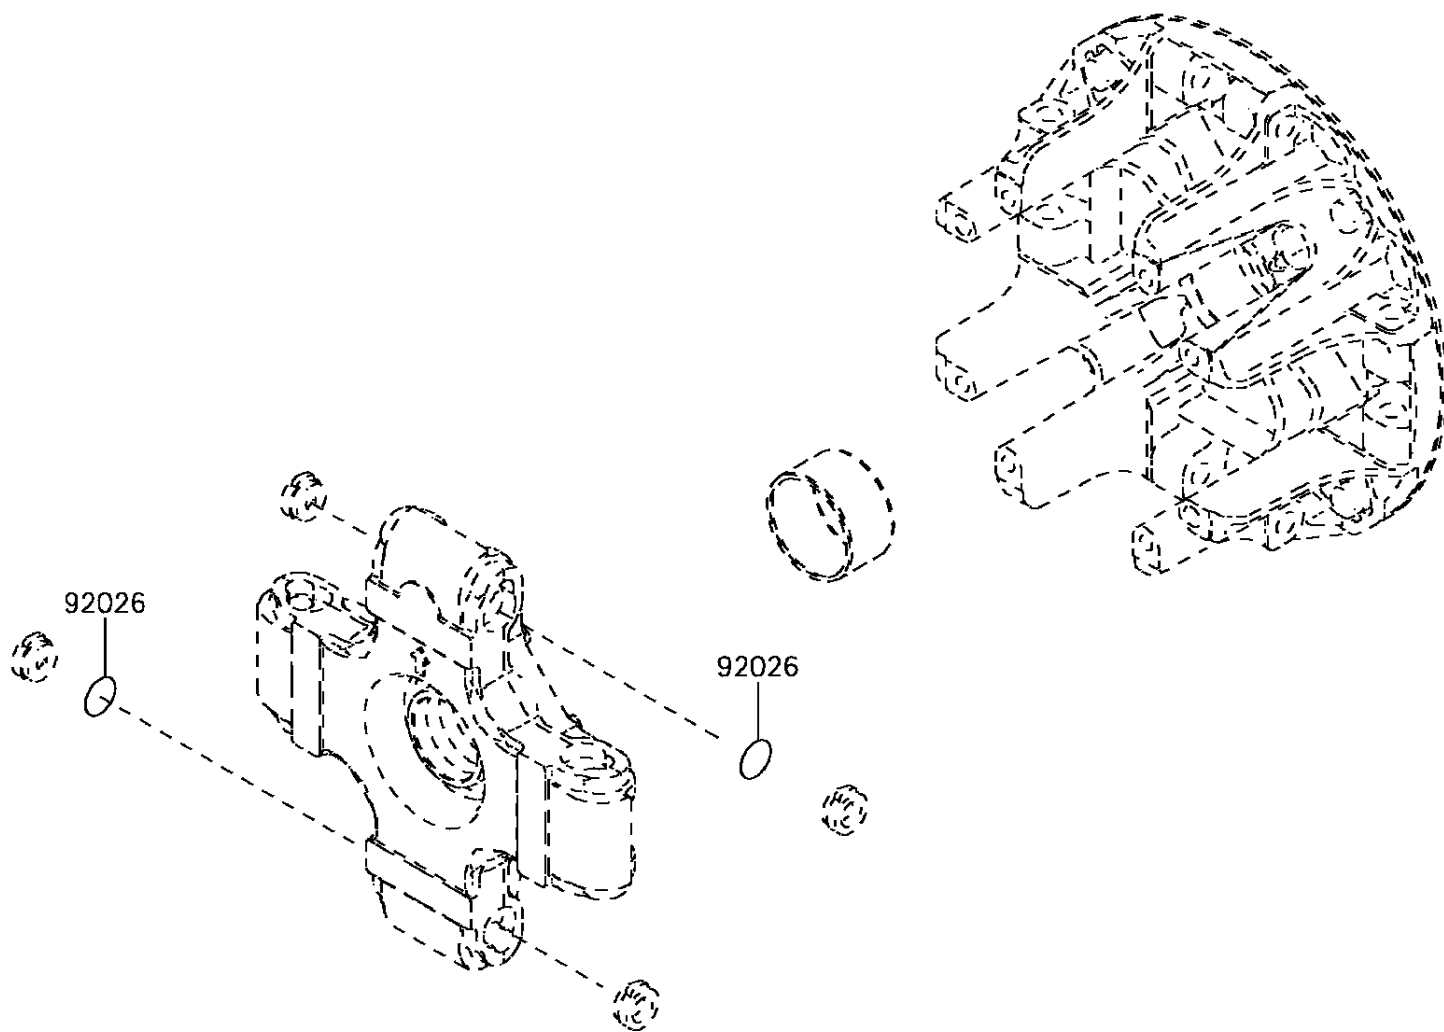

2017 MULE PRO-FX™ EPS Camo PARTS DIAGRAM

Optional Parts

F2890

(Ref. Drive Converter)

2017 MULE PRO-FX™ EPS Camo PARTS LIST

Optional Parts

ITEM NAME	PART NUMBER	QUANTITY
SPACER,T=0.1 (Ref # 92026)	92026-0038	1