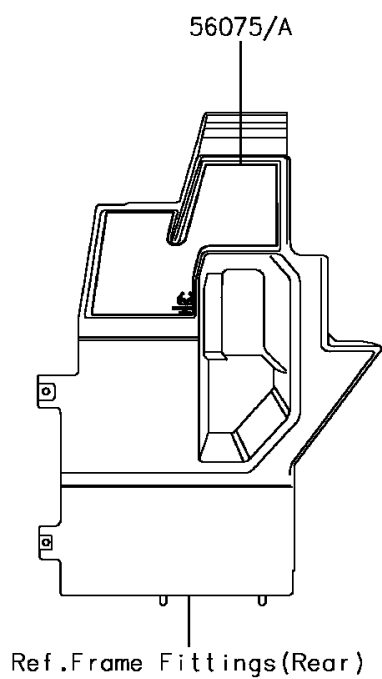

2017 MULE PRO-FX™ EPS Camo PARTS DIAGRAM

Decals

F2861

2017 MULE PRO-FX™ EPS Camo PARTS LIST

Decals

ITEM NAME	PART NUMBER	QUANTITY
MARK,FR FENDER,EPS (Ref # 56054)	56054-1805	1
MARK,FR FENDER,MULE PRO-FX (Ref # 56054A)	56054-1824	1
PATTERN,SIDE GUARD,FR,LH (Ref # 56069)	56069-7443	1
PATTERN,SIDE GUARD,FR,RH (Ref # 56069A)	56069-7444	1
PATTERN,CARRIER,LH,FR (Ref # 56075)	56075-0754	1
PATTERN,CARRIER,RH,FR (Ref # 56075A)	56075-0755	1
PATTERN,CARRIER,LH,RR (Ref # 56075B)	56075-0756	1
PATTERN,CARRIER,RH,RR (Ref # 56075C)	56075-0757	1