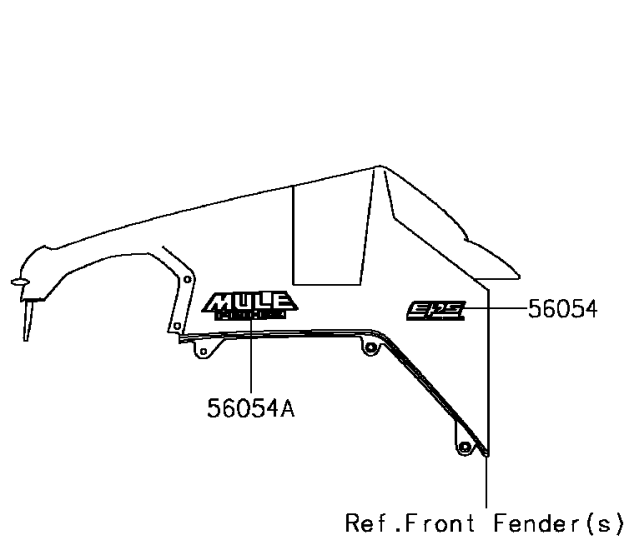

2017 MULE PRO-FX™ EPS Camo PARTS DIAGRAM

Decals

F2861

2017 MULE PRO-FX™ EPS Camo PARTS LIST

Decals

ITEM NAME	PART NUMBER	QUANTITY
MARK,FR FENDER,EPS (Ref # 56054)	56054-1805	1
MARK,FR FENDER,MULE PRO-FX (Ref # 56054A)	56054-1824	1
PATTERN,SIDE GUARD,FR,LH (Ref # 56069)	56069-7443	1
PATTERN,SIDE GUARD,FR,RH (Ref # 56069A)	56069-7444	1
PATTERN,CARRIER,LH,FR (Ref # 56075)	56075-0754	1
PATTERN,CARRIER,RH,FR (Ref # 56075A)	56075-0755	1
PATTERN,CARRIER,LH,RR (Ref # 56075B)	56075-0756	1
PATTERN,CARRIER,RH,RR (Ref # 56075C)	56075-0757	1