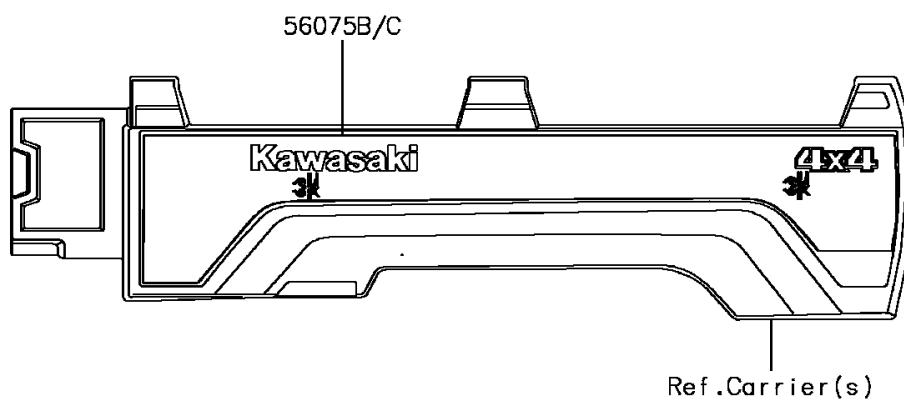

2017 MULE PRO-FX™ EPS Camo PARTS DIAGRAM

Decals

F2861

2017 MULE PRO-FX™ EPS Camo PARTS LIST

Decals

ITEM NAME	PART NUMBER	QUANTITY
MARK,FR FENDER,EPS (Ref # 56054)	56054-1805	1
MARK,FR FENDER,MULE PRO-FX (Ref # 56054A)	56054-1824	1
PATTERN,SIDE GUARD,FR,LH (Ref # 56069)	56069-7443	1
PATTERN,SIDE GUARD,FR,RH (Ref # 56069A)	56069-7444	1
PATTERN,CARRIER,LH,FR (Ref # 56075)	56075-0754	1
PATTERN,CARRIER,RH,FR (Ref # 56075A)	56075-0755	1
PATTERN,CARRIER,LH,RR (Ref # 56075B)	56075-0756	1
PATTERN,CARRIER,RH,RR (Ref # 56075C)	56075-0757	1