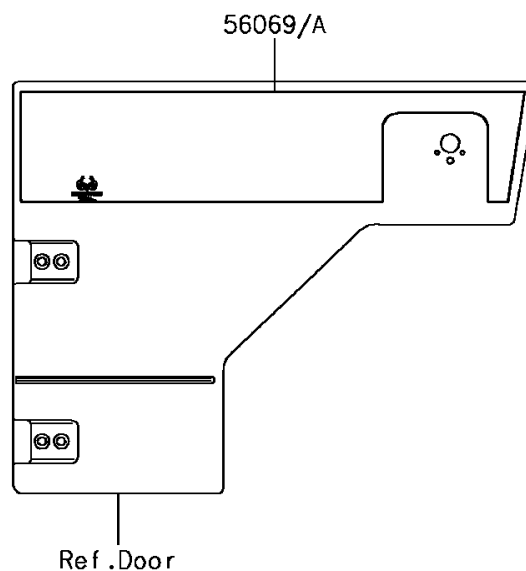

2017 MULE PRO-FX™ EPS Camo PARTS DIAGRAM

Decals

F2861

2017 MULE PRO-FX™ EPS Camo PARTS LIST

Decals

ITEM NAME	PART NUMBER	QUANTITY
MARK,FR FENDER,EPS (Ref # 56054)	56054-1805	1
MARK,FR FENDER,MULE PRO-FX (Ref # 56054A)	56054-1824	1
PATTERN,SIDE GUARD,FR,LH (Ref # 56069)	56069-7443	1
PATTERN,SIDE GUARD,FR,RH (Ref # 56069A)	56069-7444	1
PATTERN,CARRIER,LH,FR (Ref # 56075)	56075-0754	1
PATTERN,CARRIER,RH,FR (Ref # 56075A)	56075-0755	1
PATTERN,CARRIER,LH,RR (Ref # 56075B)	56075-0756	1
PATTERN,CARRIER,RH,RR (Ref # 56075C)	56075-0757	1