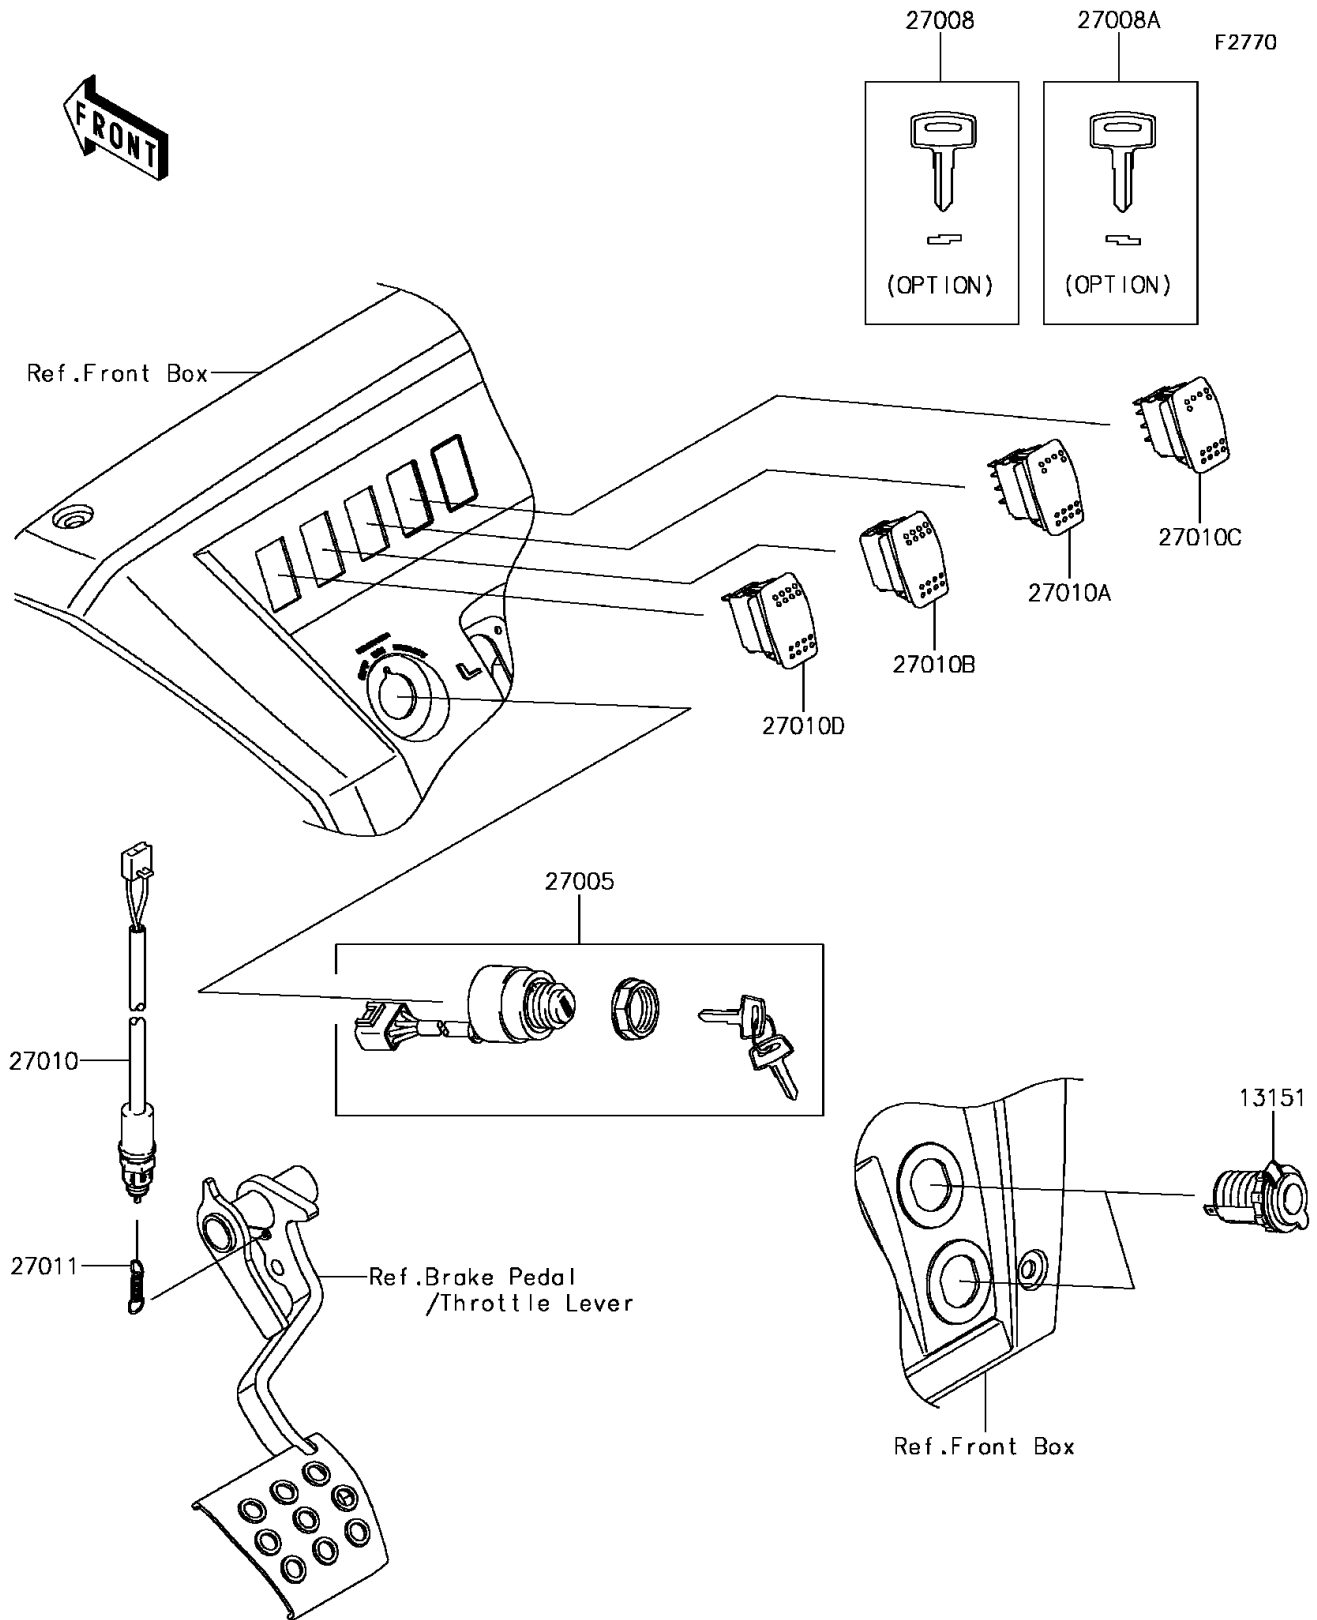

2017 MULE PRO-FX™ EPS Camo PARTS DIAGRAM

Ignition Switch

2017 MULE PRO-FX™ EPS Camo PARTS LIST

Ignition Switch

ITEM NAME	PART NUMBER	QUANTITY
SWITCH-COMP,OUTLET,12V (Ref # 13151)	13151-0556	1
SWITCH-ASSY-IGNITION (Ref # 27005)	27005-0585	1
KEY-LOCK,BLANK (Ref # 27008)	27008-1153	1
KEY-LOCK,BLANK (Ref # 27008A)	27008-1157	1
SWITCH,BRAKE (Ref # 27010)	27010-0724	1
SWITCH,HEAD LAMP (Ref # 27010A)	27010-0750	1
SWITCH,2WD/4WD (Ref # 27010B)	27010-0751	1
SWITCH,LED (Ref # 27010C)	27010-0763	1
SWITCH,DIFF LOCK (Ref # 27010D)	27010-0810	1
SPRING,BRAKE LAMP SWITCH (Ref # 27011)	27011-006	1